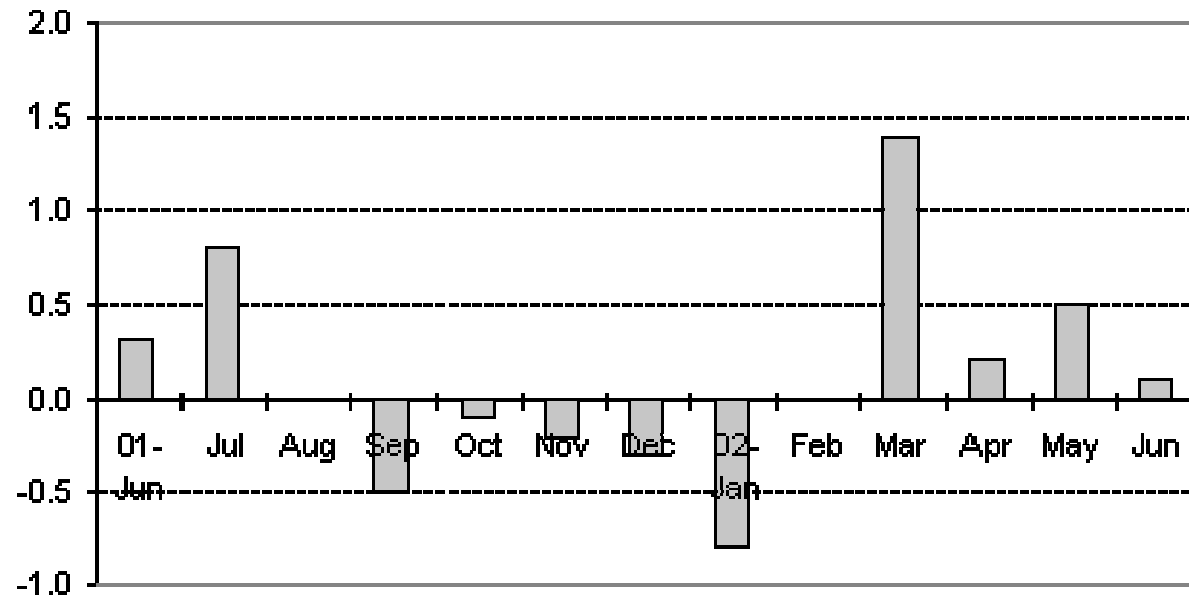

**Fig 1a. Seasonally Adjusted CPI of FBT in NCR  
June 2001 to June 2002**

**Fig 1b. Seasonally Adjusted CPI of FBT in AONCR  
June 2001 to June 2002**

**Fig 2a. Month-on-Month Change of Seasonally Adjusted CPI of FBT in NCR : June 2001 to June 2002**

**Fig 2b. Month-on-Month Change of Seasonally Adjusted CPI of FBT in AONCR : June 2001 to June 2002**

**Fig 3a. Seasonally Adjusted CPI of Non-FBT in NCR  
June 2001 to June 2002**

**Fig 3b. Seasonally Adjusted CPI of Non-FBT in AONCR  
June 2001 to June 2002**