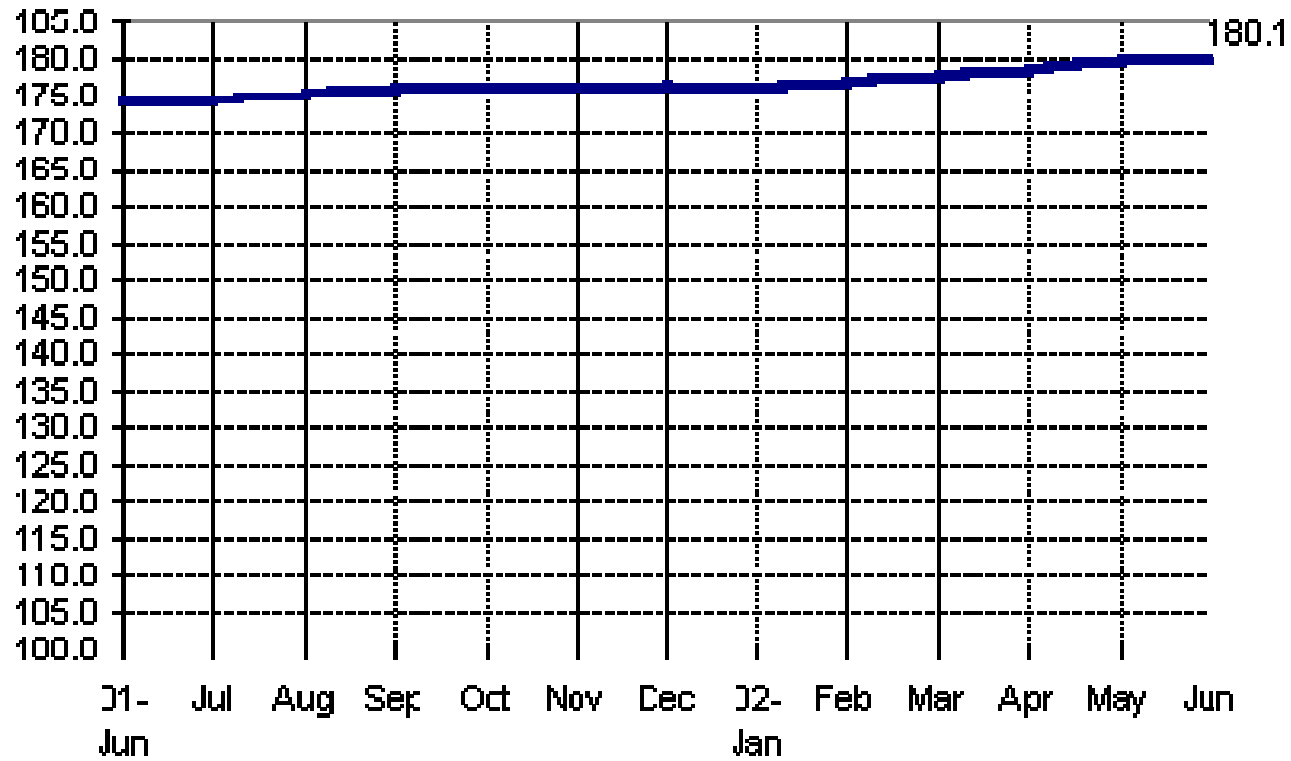

**Fig 1a. Seasonally Adjusted CPI of FBT in NCR  
June 2001 to June 2002**

**Fig 1b. Seasonally Adjusted CPI of FBT in AONCR  
June 2001 to June 2002**

**Fig 2a. Month-on-Month Change of Seasonally Adjusted CPI of FBT in NCR : June 2001 to June 2002**

**Fig 2b. Month-on-Month Change of Seasonally Adjusted CPI of FBT in AONCR : June 2001 to June 2002**

**Fig 3a. Seasonally Adjusted CPI of Non-FBT in NCR  
June 2001 to June 2002**

**Fig 3b. Seasonally Adjusted CPI of Non-FBT in AONCR  
June 2001 to June 2002**