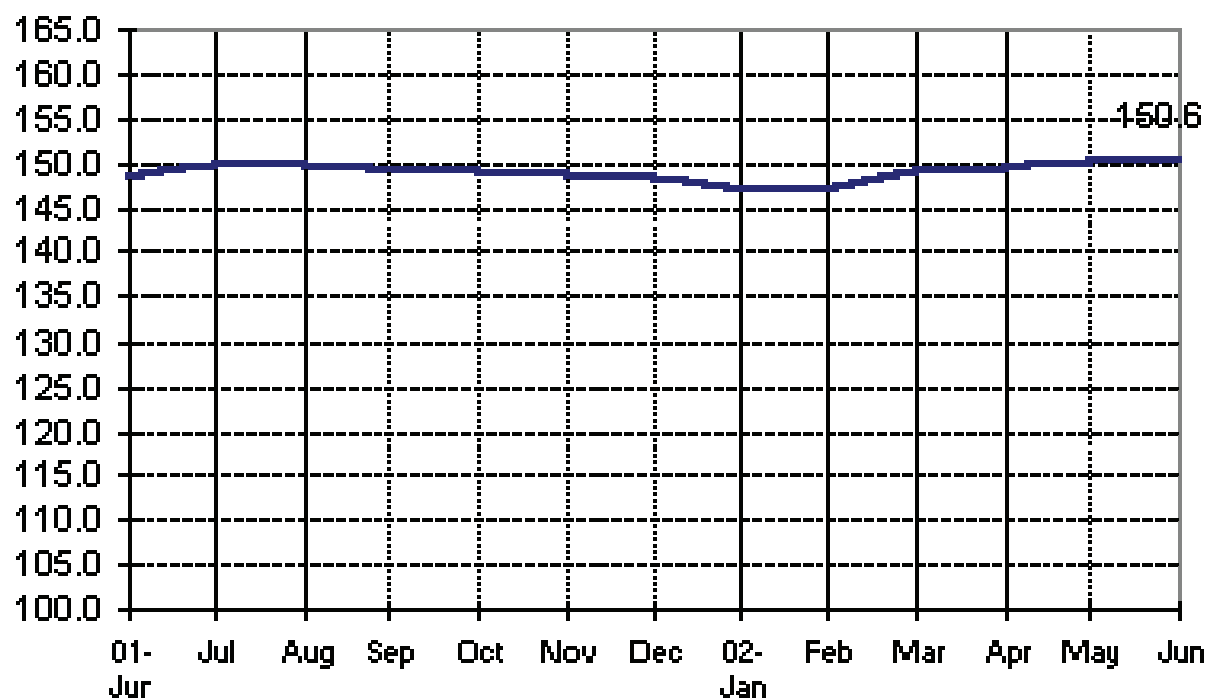

**Fig 1a. Seasonally Adjusted CPI of FBT in NCR  
June 2001 to June 2002**

**Fig 1b. Seasonally Adjusted CPI of FBT in AONCR  
June 2001 to June 2002**

**Fig 2a. Month-on-Month Change of Seasonally Adjusted CPI of FBT in NCR : June 2001 to June 2002**

**Fig 2b. Month-on-Month Change of Seasonally Adjusted CPI of FBT in AONCR : June 2001 to June 2002**

**Fig 3a. Seasonally Adjusted CPI of Non-FBT in NCR  
June 2001 to June 2002**

**Fig 3b. Seasonally Adjusted CPI of Non-FBT in AONCR  
June 2001 to June 2002**