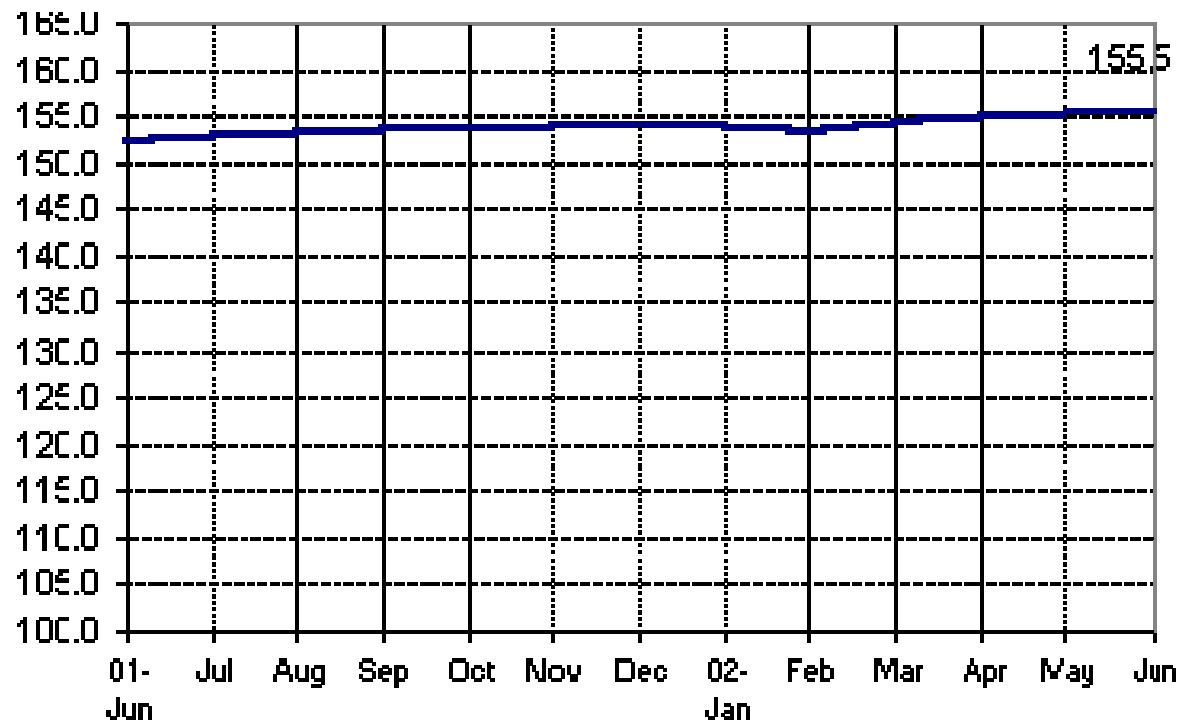

**Fig 1a. Seasonally Adjusted CPI of FBT in NCR  
June 2001 to June 2002**

**Fig 1b. Seasonally Adjusted CPI of FBT in AONCR  
June 2001 to June 2002**

**Fig 2a. Month-on-Month Change of Seasonally Adjusted CPI of FBT in NCR : June 2001 to June 2002**

**Fig 2b. Month-on-Month Change of Seasonally Adjusted CPI of FBT in AONCR : June 2001 to June 2002**

**Fig 3a. Seasonally Adjusted CPI of Non-FBT in NCR  
June 2001 to June 2002**

**Fig 3b. Seasonally Adjusted CPI of Non-FBT in AONCR  
June 2001 to June 2002**