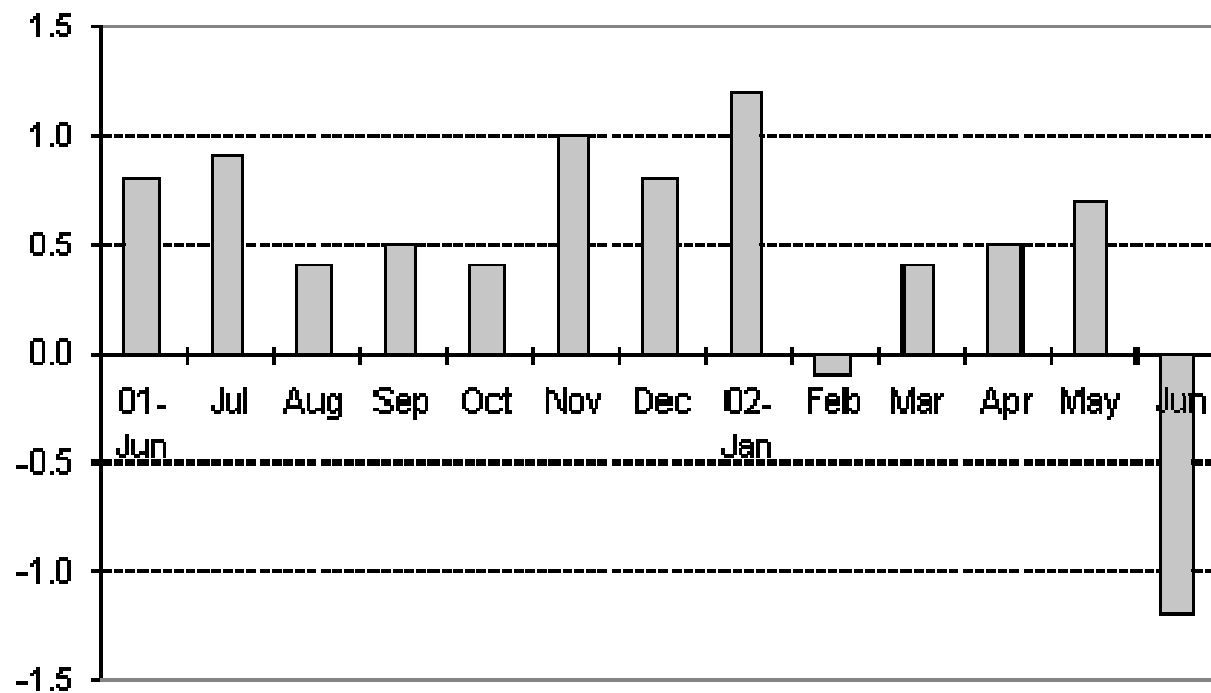

**Fig 1a. Seasonally Adjusted CPI of FBT in NCR  
June 2001 to June 2002**

**Fig 1b. Seasonally Adjusted CPI of FBT in AONCR  
June 2001 to June 2002**

**Fig 2a. Month-on-Month Change of Seasonally Adjusted CPI of FBT in NCR : June 2001 to June 2002**

**Fig 2b. Month-on-Month Change of Seasonally Adjusted CPI of FBT in AONCR : June 2001 to June 2002**

**Fig 3a. Seasonally Adjusted CPI of Non-FBT in NCR  
June 2001 to June 2002**

**Fig 3b. Seasonally Adjusted CPI of Non-FBT in AONCR  
June 2001 to June 2002**

**Fig 4a. Month-on-Month Change: Seasonally Adjusted CPI of Non-FBT in NCR : June 2001 to June 2002**

**Fig 4b. Month-on-Month Change of Seasonally Adjusted CPI of Non-FBT in AONCR: June 2001 to June 2002**