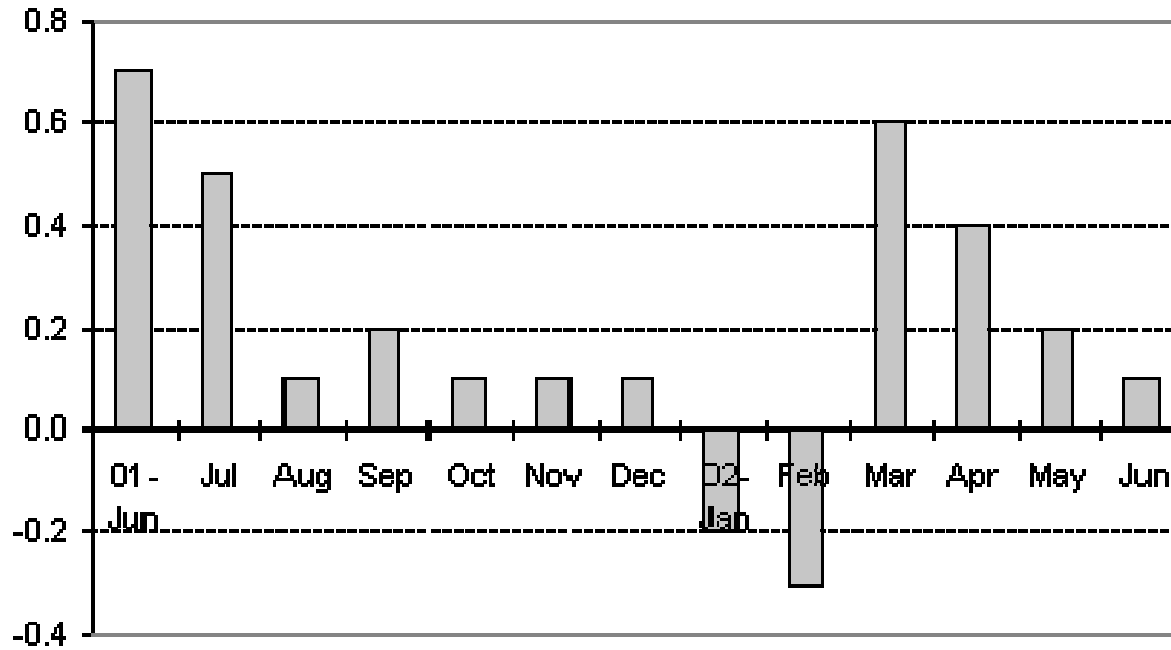

**Fig 1a. Seasonally Adjusted CPI of FBT in NCR  
June 2001 to June 2002**

**Fig 1b. Seasonally Adjusted CPI of FBT in AONCR  
June 2001 to June 2002**

**Fig 2a. Month-on-Month Change of Seasonally Adjusted CPI of FBT in NCR : June 2001 to June 2002**

**Fig 2b. Month-on-Month Change of Seasonally Adjusted CPI of FBT in AONCR : June 2001 to June 2002**

**Fig 3a. Seasonally Adjusted CPI of Non-FBT in NCR  
June 2001 to June 2002**

**Fig 3b. Seasonally Adjusted CPI of Non-FBT in AONCR  
June 2001 to June 2002**