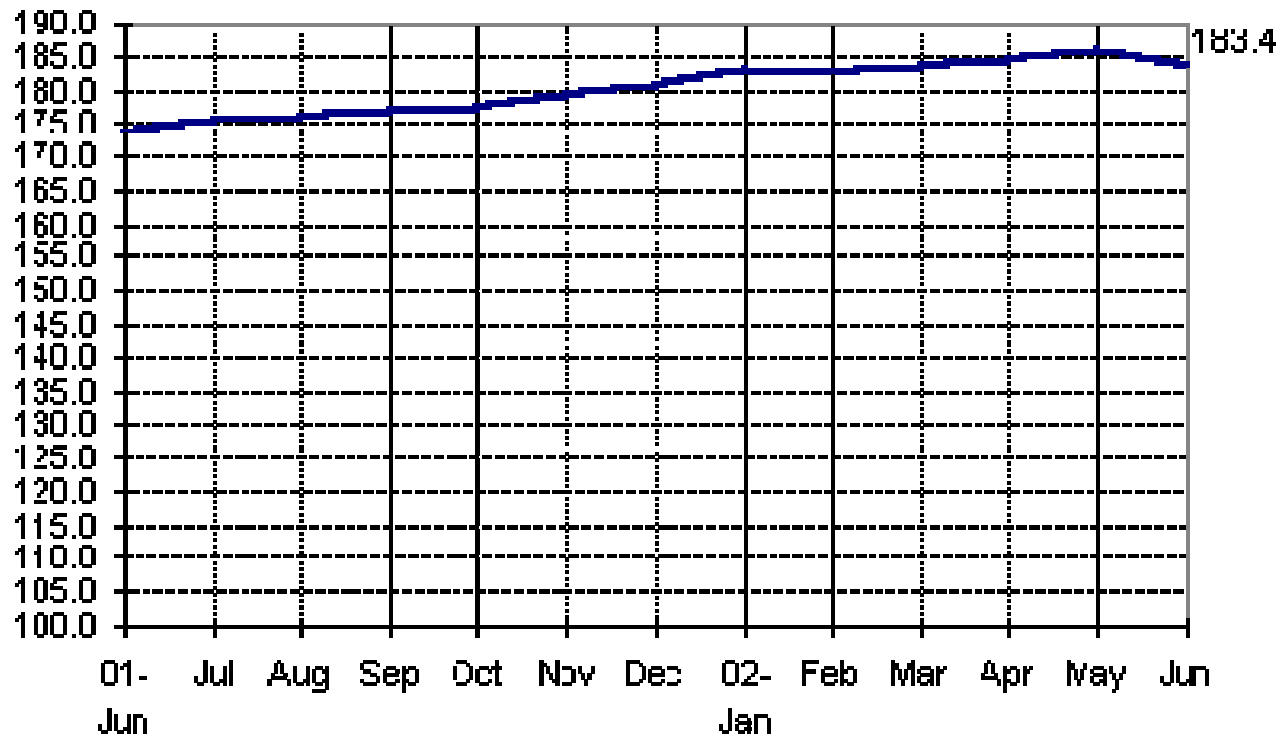

**Fig 1a. Seasonally Adjusted CPI of FBT in NCR  
June 2001 to June 2002**

**Fig 1b. Seasonally Adjusted CPI of FBT in AONCR  
June 2001 to June 2002**

**Fig 2a. Month-on-Month Change of Seasonally Adjusted CPI of FBT in NCR : June 2001 to June 2002**

**Fig 2b. Month-on-Month Change of Seasonally Adjusted CPI of FBT in AONCR : June 2001 to June 2002**

**Fig 3a. Seasonally Adjusted CPI of Non-FBT in NCR  
June 2001 to June 2002**

**Fig 3b. Seasonally Adjusted CPI of Non-FBT in AONCR  
June 2001 to June 2002**