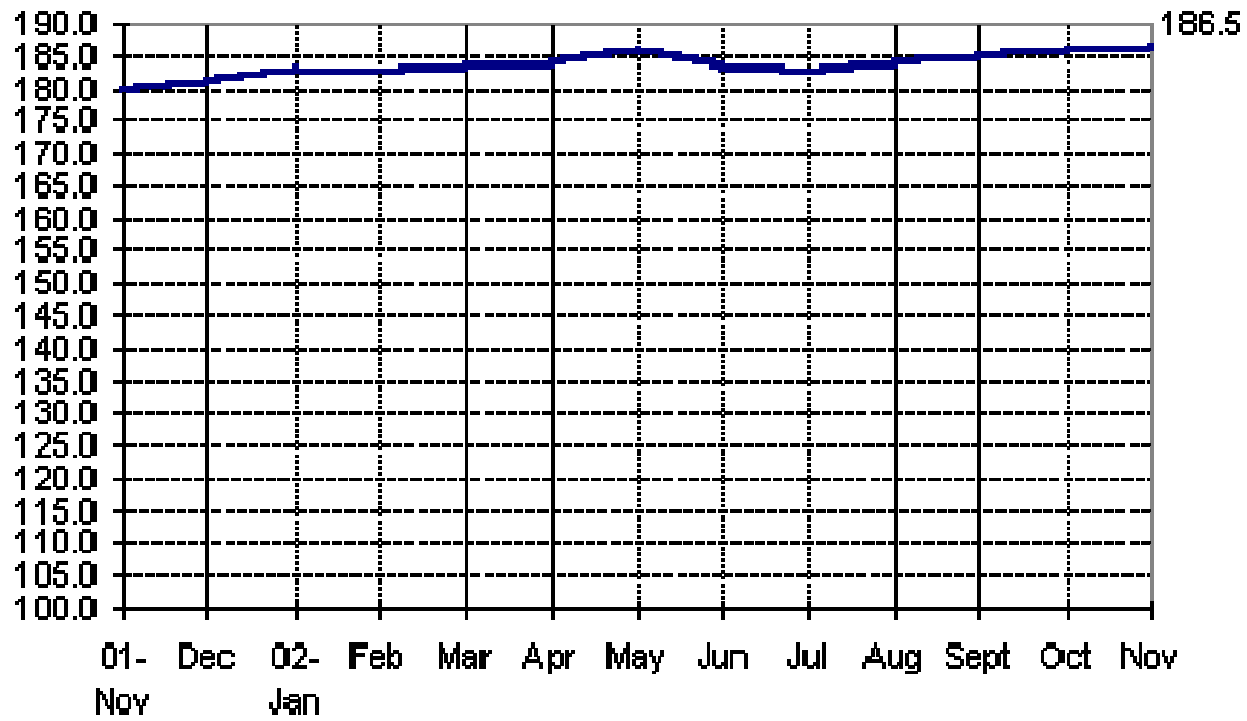

**Fig 1a. Seasonally Adjusted CPI of FBT in NCR
November 2001 to November 2002**

**Fig 1b. Seasonally Adjusted CPI of FBT in AONCR
November 2001 to November 2002**

Fig 2a. Month-on-Month Change of Seasonally Adjusted CPI of FBT in NCR : November 2001 to November 2002

Fig 2b. Month-on-Month Change of Seasonally Adjusted CPI of FBT in AONCR : November 2001 to November 2002

**Fig 3a. Seasonally Adjusted CPI of Non-FBT in NCR
November 2001 to November 2002**

**Fig 3b. Seasonally Adjusted CPI of Non-FBT in AONCR
November 2001 to November 2002**