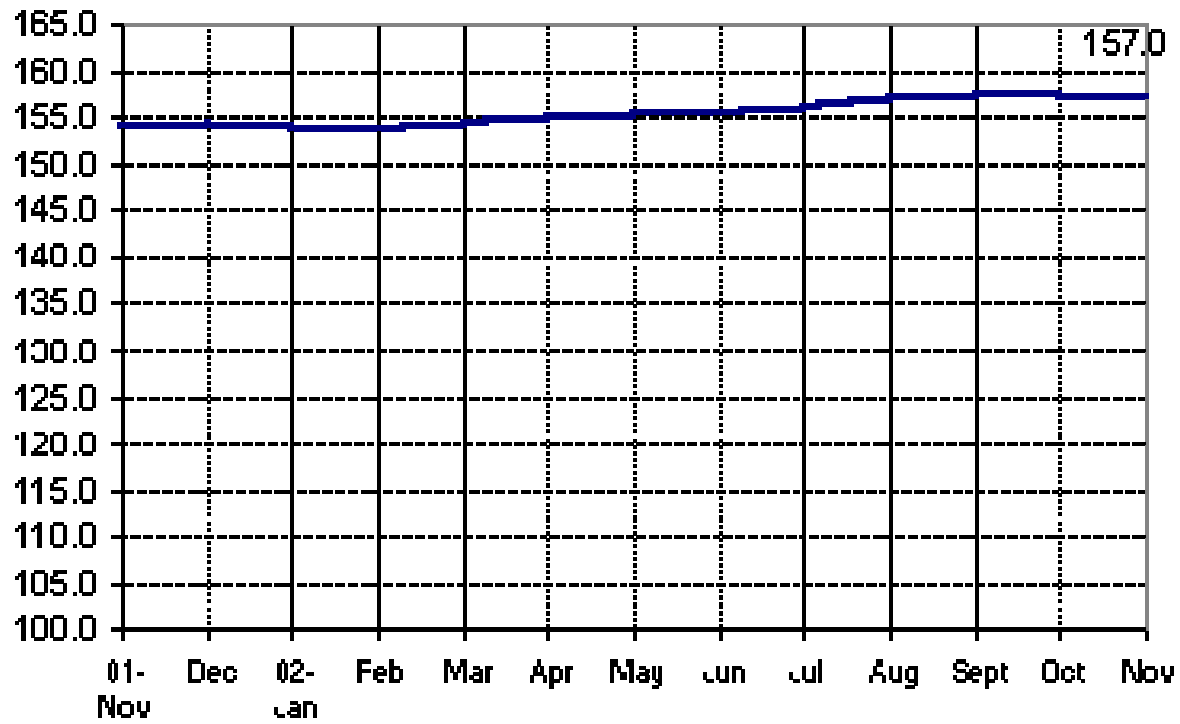

**Fig 1a. Seasonally Adjusted CPI of FBT in NCR
November 2001 to November 2002**

**Fig 1b. Seasonally Adjusted CPI of FBT in AONCR
November 2001 to November 2002**

Fig 2a. Month-on-Month Change of Seasonally Adjusted CPI of FBT in NCR : November 2001 to November 2002

Fig 2b. Month-on-Month Change of Seasonally Adjusted CPI of FBT in AONCR : November 2001 to November 2002

**Fig 3a. Seasonally Adjusted CPI of Non-FBT in NCR
November 2001 to November 2002**

**Fig 3b. Seasonally Adjusted CPI of Non-FBT in AONCR
November 2001 to November 2002**