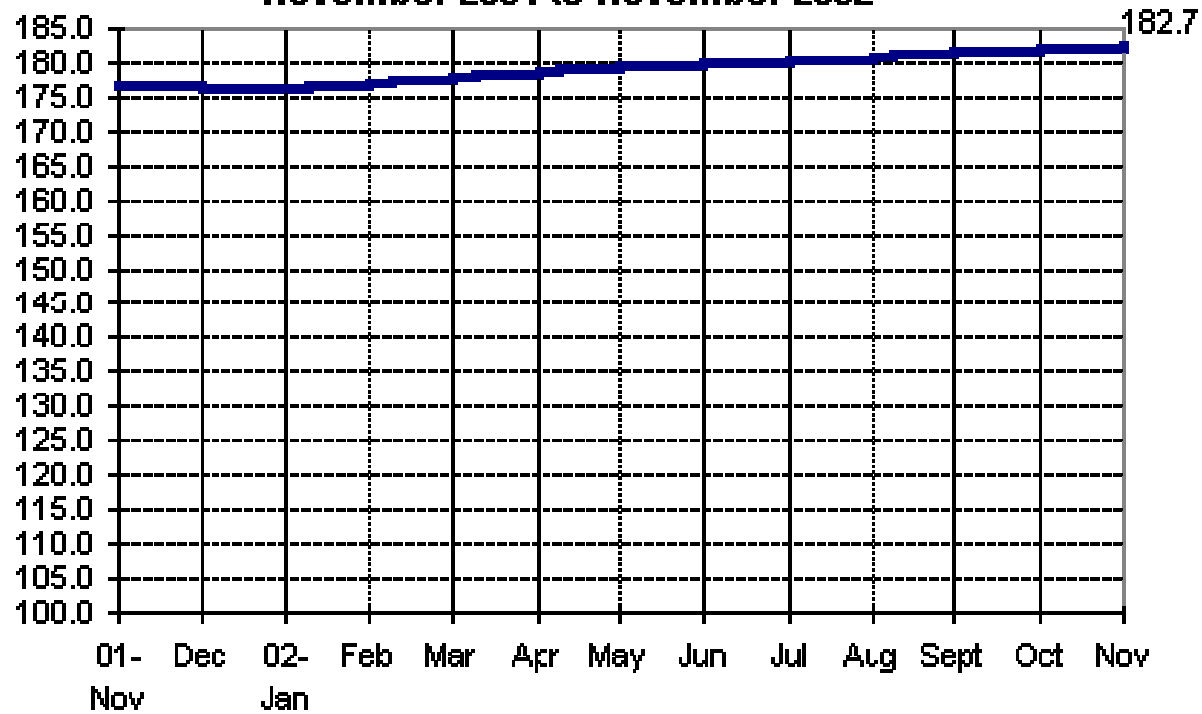

**Fig 1a. Seasonally Adjusted CPI of FBT in NCR
November 2001 to November 2002**

**Fig 1b. Seasonally Adjusted CPI of FBT in AONCR
November 2001 to November 2002**

Fig 2a. Month-on-Month Change of Seasonally Adjusted CPI of FBT in NCR : November 2001 to November 2002

Fig 2b. Month-on-Month Change of Seasonally Adjusted CPI of FBT in AONCR : November 2001 to November 2002

**Fig 3a. Seasonally Adjusted CPI of Non-FBT in NCR
November 2001 to November 2002**

**Fig 3b. Seasonally Adjusted CPI of Non-FBT in AONCR
November 2001 to November 2002**