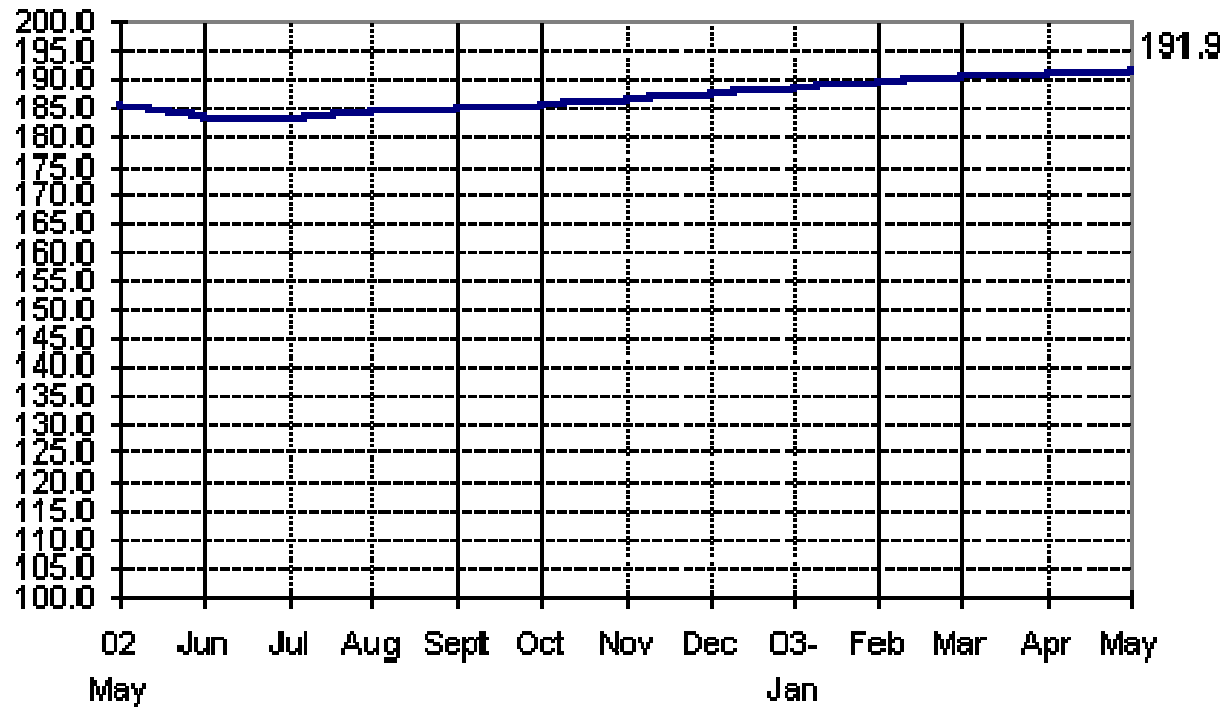

**Fig 1a. Seasonally Adjusted CPI of FBT in NCR  
May 2002 to May 2003**

**Fig 1b. Seasonally Adjusted CPI of FBT in AONCR  
May 2002 to May 2003**

**Fig 2a. Month-on-Month Change of Seasonally Adjusted CPI of FBT in NCR : May 2002 to May 2003**

**Fig 2b. Month-on-Month Change of Seasonally Adjusted CPI of FBT in AONCR : May 2002 to May 2003**

**Fig 3a. Seasonally Adjusted CPI of Non-FBT in NCR  
May 2002 to May 2003**

**Fig 3b. Seasonally Adjusted CPI of Non-FBT in AONCR  
May 2002 to May 2003**