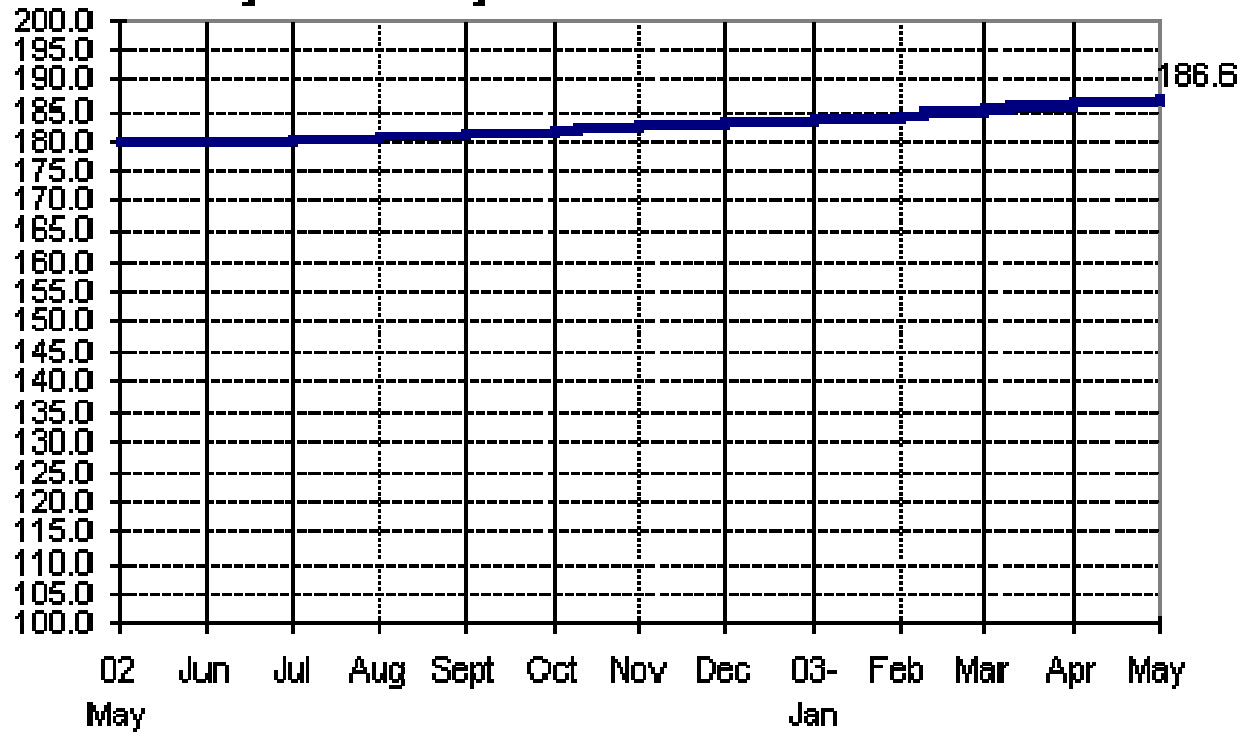

**Fig 1a. Seasonally Adjusted CPI of FBT in NCR  
May 2002 to May 2003**

**Fig 1b. Seasonally Adjusted CPI of FBT in AONCR  
May 2002 to May 2003**

**Fig 2a. Month-on-Month Change of Seasonally Adjusted CPI of FBT in NCR : May 2002 to May 2003**

**Fig 2b. Month-on-Month Change of Seasonally Adjusted CPI of FBT in AONCR : May 2002 to May 2003**

**Fig 3a. Seasonally Adjusted CPI of Non-FBT in NCR  
May 2002 to May 2003**

**Fig 3b. Seasonally Adjusted CPI of Non-FBT in AONCR  
May 2002 to May 2003**