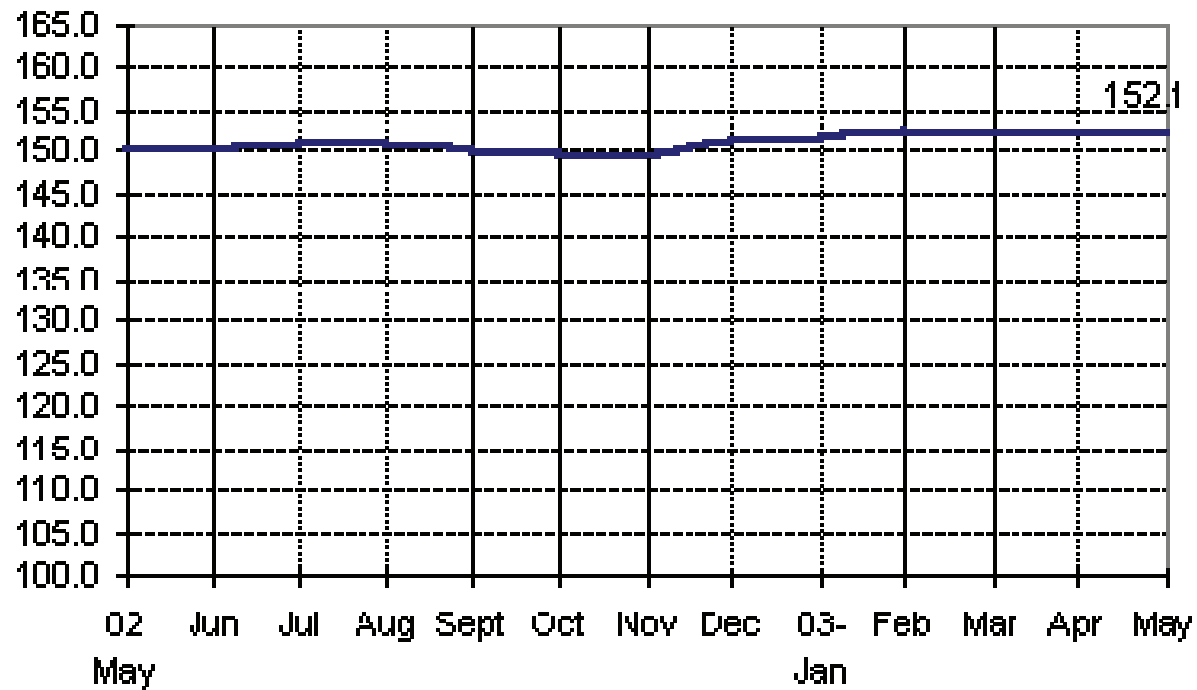

**Fig 1a. Seasonally Adjusted CPI of FBT in NCR  
May 2002 to May 2003**

**Fig 1b. Seasonally Adjusted CPI of FBT in AONCR  
May 2002 to May 2003**

**Fig 2a. Month-on-Month Change of Seasonally Adjusted CPI of FBT in NCR : May 2002 to May 2003**

**Fig 2b. Month-on-Month Change of Seasonally Adjusted CPI of FBT in AONCR : May 2002 to May 2003**

**Fig 3a. Seasonally Adjusted CPI of Non-FBT in NCR  
May 2002 to May 2003**

**Fig 3b. Seasonally Adjusted CPI of Non-FBT in AONCR  
May 2002 to May 2003**