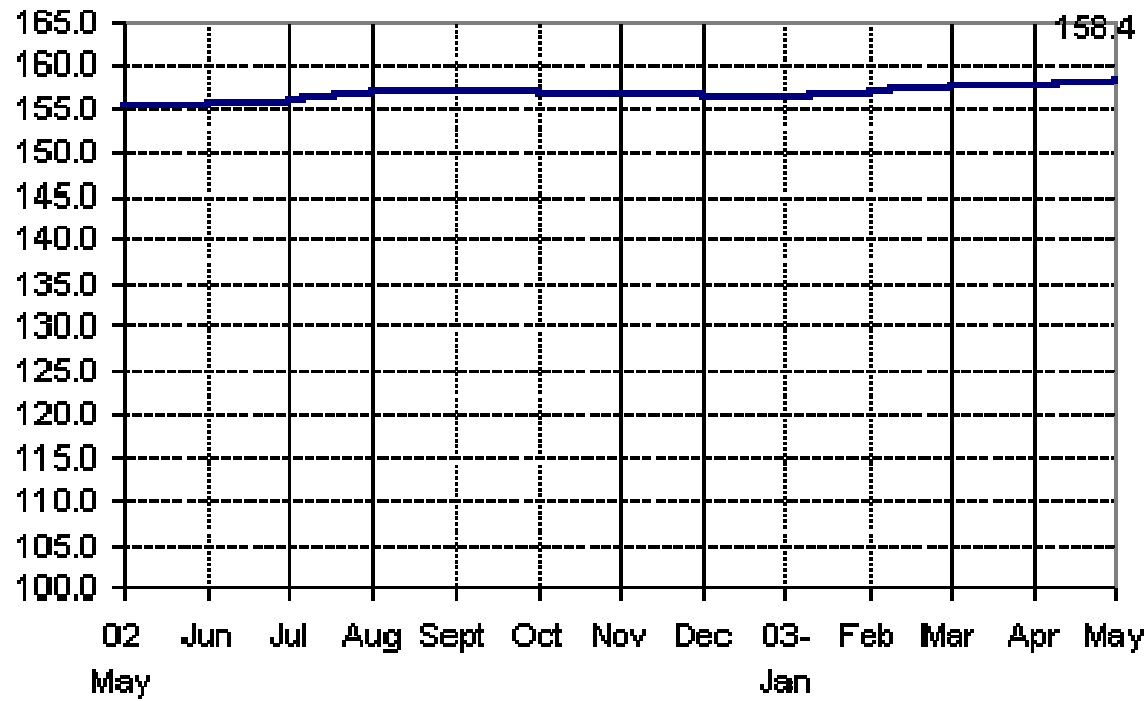

**Fig 1a. Seasonally Adjusted CPI of FBT in NCR  
May 2002 to May 2003**

**Fig 1b. Seasonally Adjusted CPI of FBT in AONCR  
May 2002 to May 2003**

**Fig 2a. Month-on-Month Change of Seasonally Adjusted CPI of FBT in NCR : May 2002 to May 2003**

**Fig 2b. Month-on-Month Change of Seasonally Adjusted CPI of FBT in AONCR : May 2002 to May 2003**

**Fig 3a. Seasonally Adjusted CPI of Non-FBT in NCR  
May 2002 to May 2003**

**Fig 3b. Seasonally Adjusted CPI of Non-FBT in AONCR  
May 2002 to May 2003**