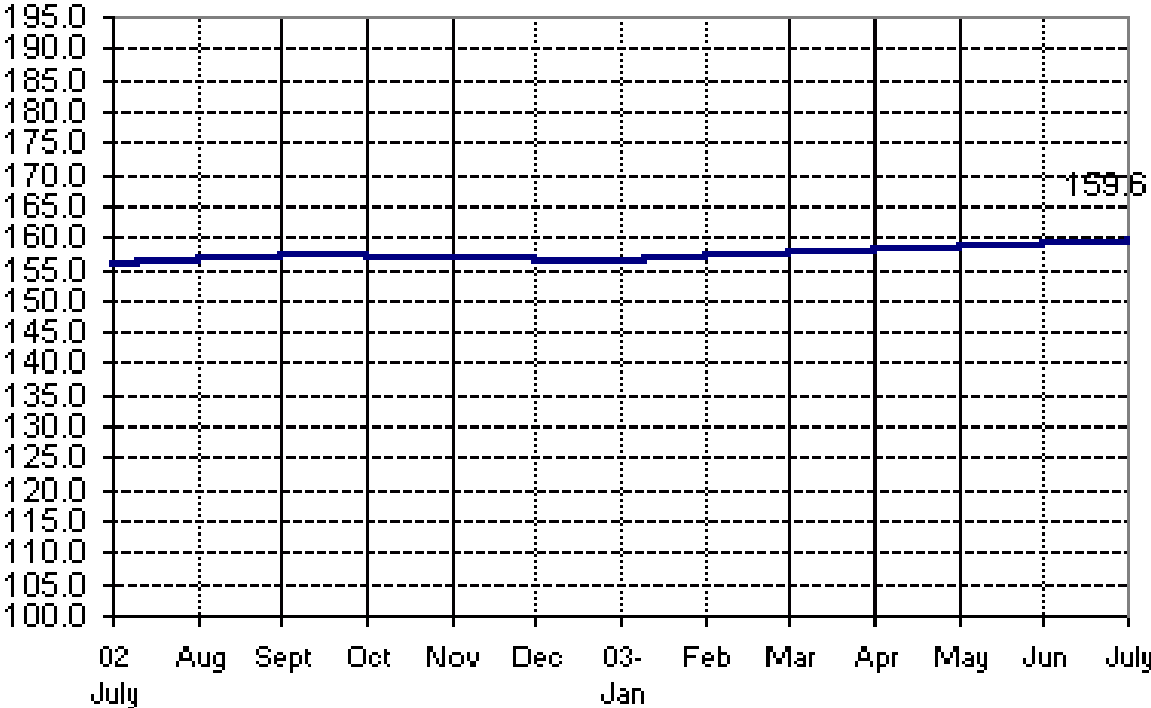

**Fig 1a. Seasonally Adjusted CPI of FBT in NCR
July 2002 to July 2003**

**Fig 1b. Seasonally Adjusted CPI of FBT in AONCR
July 2002 to July 2003**

Fig 2a. Month-on-Month Change of Seasonally Adjusted CPI of FBT in NCR : July 2002 to July 2003

Fig 2b. Month-on-Month Change of Seasonally Adjusted CPI of FBT in AONCR : July 2002 to July 2003

**Fig 3a. Seasonally Adjusted CPI of Non-FBT in NCR
July 2002 to July 2003**

**Fig 3b. Seasonally Adjusted CPI of Non-FBT in AONCR
July 2002 to July 2003**