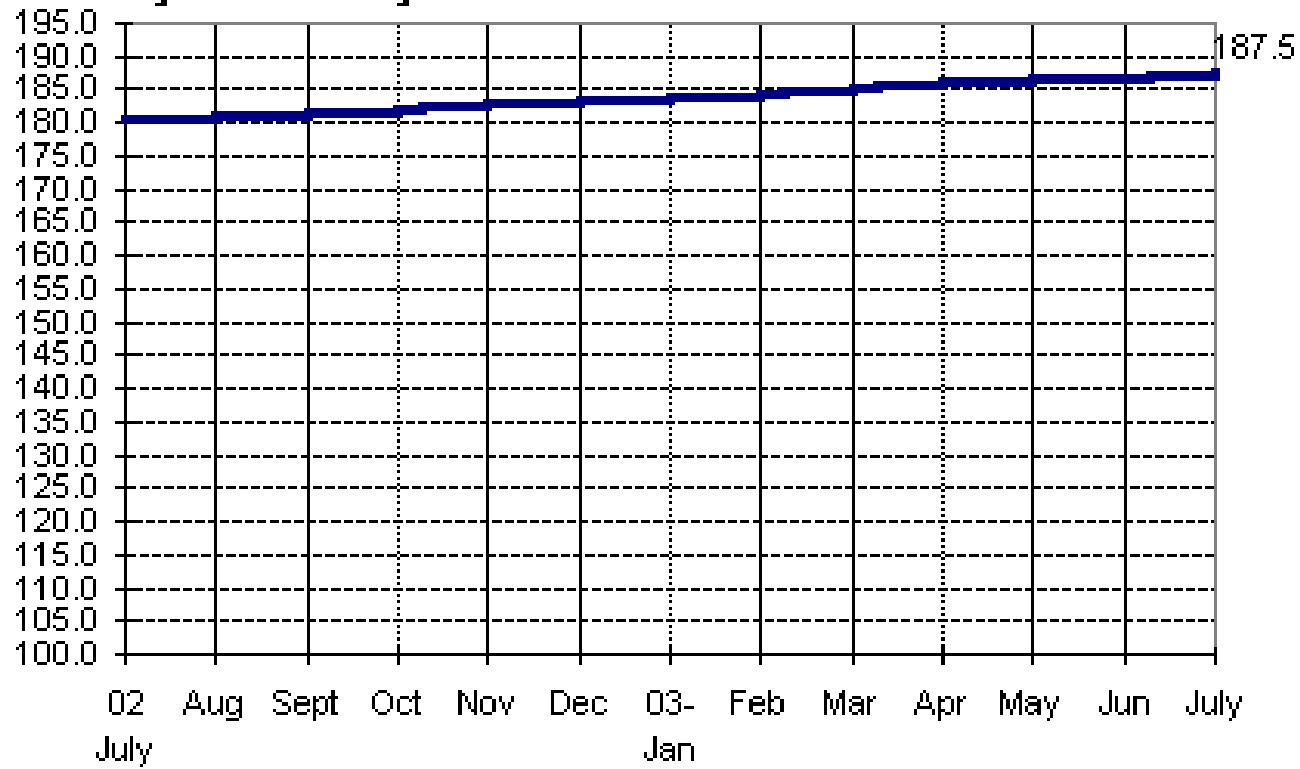

**Fig 1a. Seasonally Adjusted CPI of FBT in NCR
July 2002 to July 2003**

**Fig 1b. Seasonally Adjusted CPI of FBT in AONCR
July 2002 to July 2003**

Fig 2a. Month-on-Month Change of Seasonally Adjusted CPI of FBT in NCR : July 2002 to July 2003

Fig 2b. Month-on-Month Change of Seasonally Adjusted CPI of FBT in AONCR : July 2002 to July 2003

**Fig 3a. Seasonally Adjusted CPI of Non-FBT in NCR
July 2002 to July 2003**

**Fig 3b. Seasonally Adjusted CPI of Non-FBT in AONCR
July 2002 to July 2003**

Fig 4a. Month-on-Month Change: Seasonally Adjusted CPI of Non-FBT in NCR : July 2002 to July 2003

Fig 4b. Month-on-Month Change of Seasonally Adjusted CPI of Non-FBT in AONCR: July 2002 to July 2003