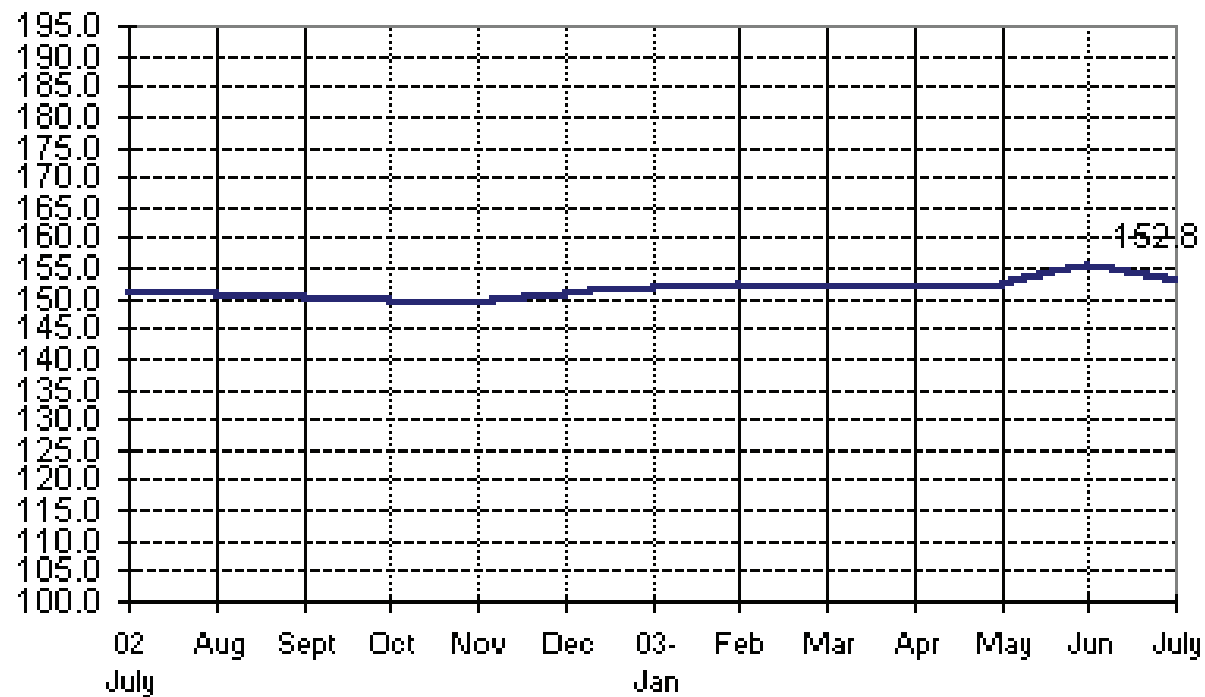

**Fig 1a. Seasonally Adjusted CPI of FBT in NCR
July 2002 to July 2003**

**Fig 1b. Seasonally Adjusted CPI of FBT in AONCR
July 2002 to July 2003**

Fig 2a. Month-on-Month Change of Seasonally Adjusted CPI of FBT in NCR : July 2002 to July 2003

Fig 2b. Month-on-Month Change of Seasonally Adjusted CPI of FBT in AONCR : July 2002 to July 2003

**Fig 3a. Seasonally Adjusted CPI of Non-FBT in NCR
July 2002 to July 2003**

**Fig 3b. Seasonally Adjusted CPI of Non-FBT in AONCR
July 2002 to July 2003**