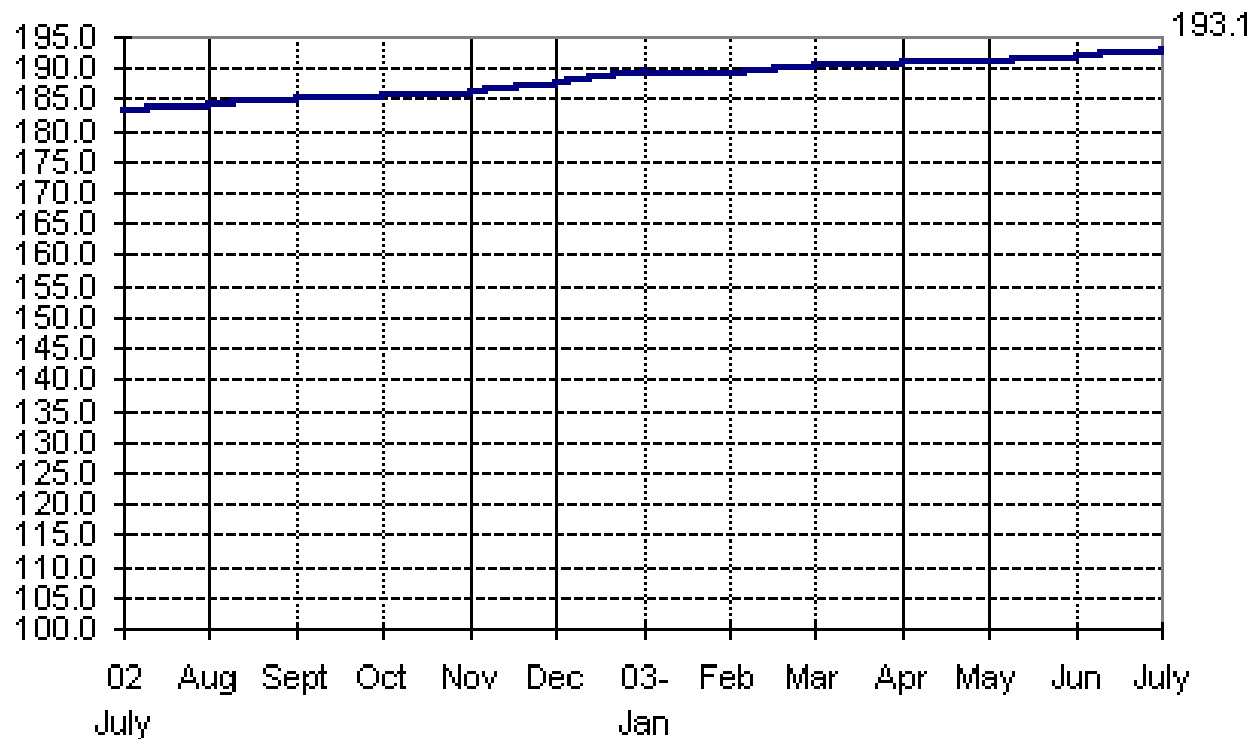

**Fig 1a. Seasonally Adjusted CPI of FBT in NCR
July 2002 to July 2003**

**Fig 1b. Seasonally Adjusted CPI of FBT in AONCR
July 2002 to July 2003**

Fig 2a. Month-on-Month Change of Seasonally Adjusted CPI of FBT in NCR : July 2002 to July 2003

Fig 2b. Month-on-Month Change of Seasonally Adjusted CPI of FBT in AONCR : July 2002 to July 2003

**Fig 3a. Seasonally Adjusted CPI of Non-FBT in NCR
July 2002 to July 2003**

**Fig 3b. Seasonally Adjusted CPI of Non-FBT in AONCR
July 2002 to July 2003**