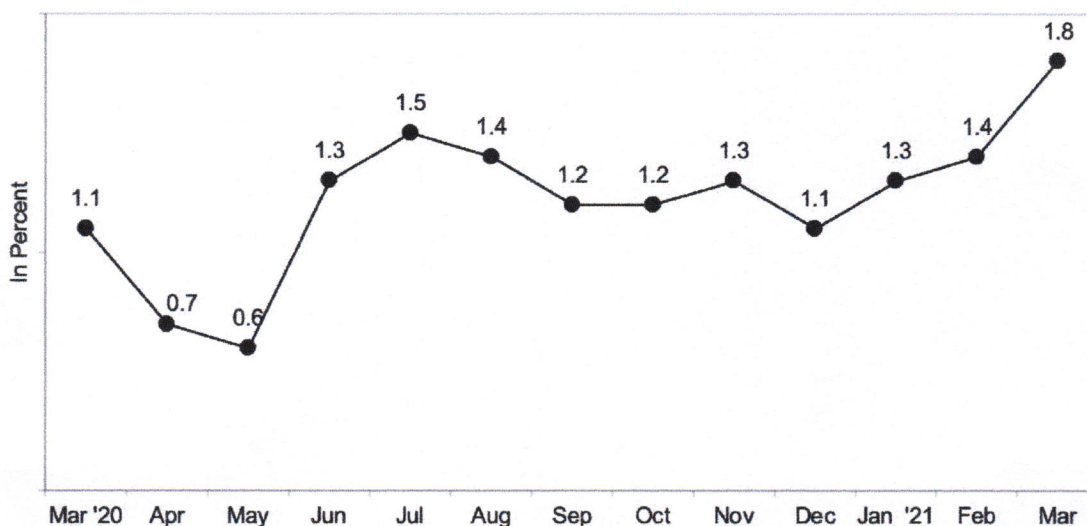

## General Retail Price Index (GRPI) In the National Capital Region (NCR) (2012=100)

**March 2021**

Date of Release: 30 April 2021  
Reference No. 2021- 172

Table A. Year-on-Year Growth Rates of the GRPI in NCR, All Items  
In Percent  
(2012=100)

Mar 2021	Feb 2021	Mar 2020	Year-to-Date
1.8	1.4	1.1	1.5

Source: Philippine Statistics Authority

Figure 1. Growth Rates of the GRPI in NCR, All Items  
March 2020 – March 2021  
(2012=100)

Source: Philippine Statistics Authority