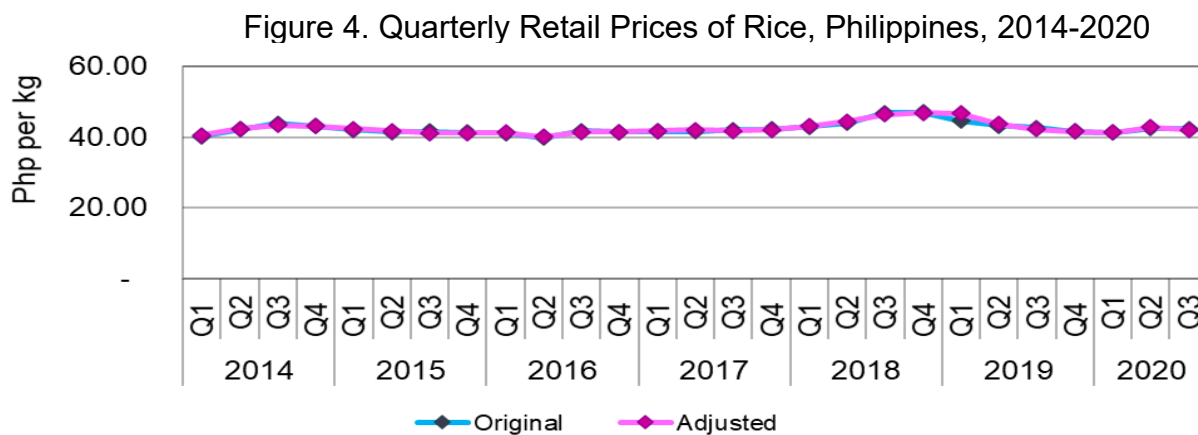

For this quarter, the deseasonalized retail price of rice was at PhP 42.02 per kilogram, down by 1.9 percent from the PhP 42.83 per kilogram in the previous quarter, while down by 0.3 percent from the PhP 42.14 per kilogram in the same period a year ago. (Figure 4 and Table 2)

Source: Philippine Statistics Authority (PSA), Weekly Cereals Prices Monitoring (WCPM)

Rosalinda P. Bautista
ROSALINDA P. BAUTISTA
Assistant Secretary

DENNIS S. MAPA, Ph.D.
Undersecretary
National Statistician and Civil Registrar General