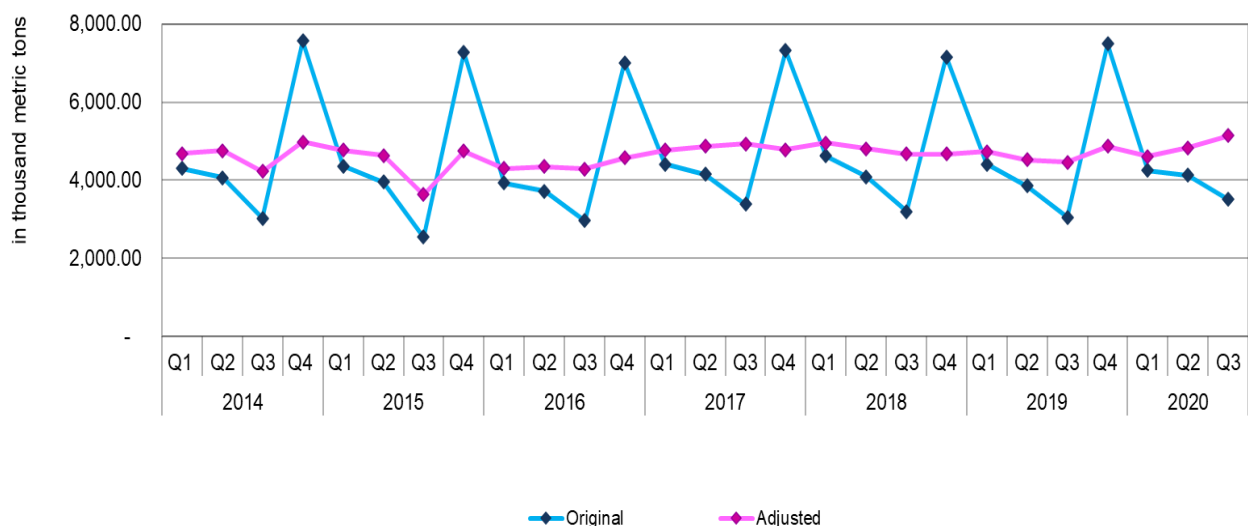

SPECIAL RELEASE

Seasonally Adjusted Palay/Rice Production and Prices July-September 2020

Date of Release: 25 November 2020
Reference No. 2020-370

PRODUCTION

The seasonally adjusted palay production for the third quarter of 2020 was 5,140 thousand metric tons, 6.4 percent higher than the preceding quarter's output of 4,832 thousand metric tons. (Table 1)

Year on year, this quarter's performance when deseasonalized was higher by 677 thousand metric tons or 15.2 percent compared with the previous year's same quarter level of 4,463 million metric tons. (Figure 1 and Table 1)

Figure 1. Quarterly Palay Production, Philippines, 2014-2020

Source: Philippine Statistics Authority (PSA), Palay and Corn Production Survey (PCPS)