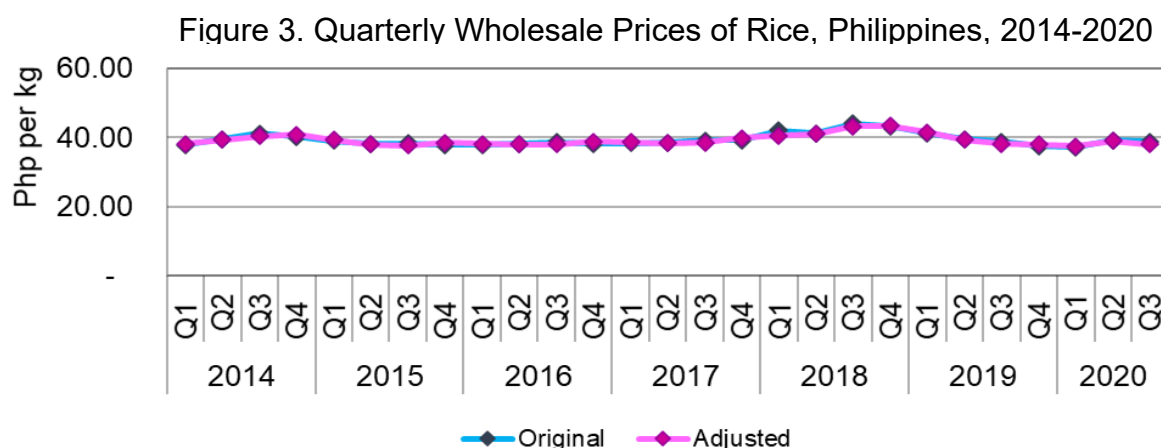

Year on year, this quarter's performance when deseasonalized was higher by 677 thousand metric tons or 15.2 percent compared with the previous year's same quarter level of 4,463 million metric tons. (Figure 1 and Table 1)

Figure 1. Quarterly Palay Production, Philippines, 2014-2020

Source: Philippine Statistics Authority (PSA), Palay and Corn Production Survey (PCPS)

PRICES

The seasonally adjusted farmgate price for palay in the third quarter of 2020 dropped to PhP 17.42 per kilogram or by 5.2 percent, from PhP 18.38 per kilogram in the previous quarter. In contrast, it was higher by 4.9 percent than the previous year's same period record of PhP 16.60 per kilogram. (Figure 2 and Table 1)

Source: Philippine Statistics Authority (PSA), Weekly Cereals Price Monitoring (WCPM)

The recorded wholesale price of rice for this quarter decreased to PhP 38.07 per kilogram or by 2.5 percent from the second quarter's quotation of PhP 39.04 per kilogram. Relatively, it was lower by 0.1 percent from the previous year's same quarter record of PhP 38.09 per kilogram. (Figure 2 and Table 2)