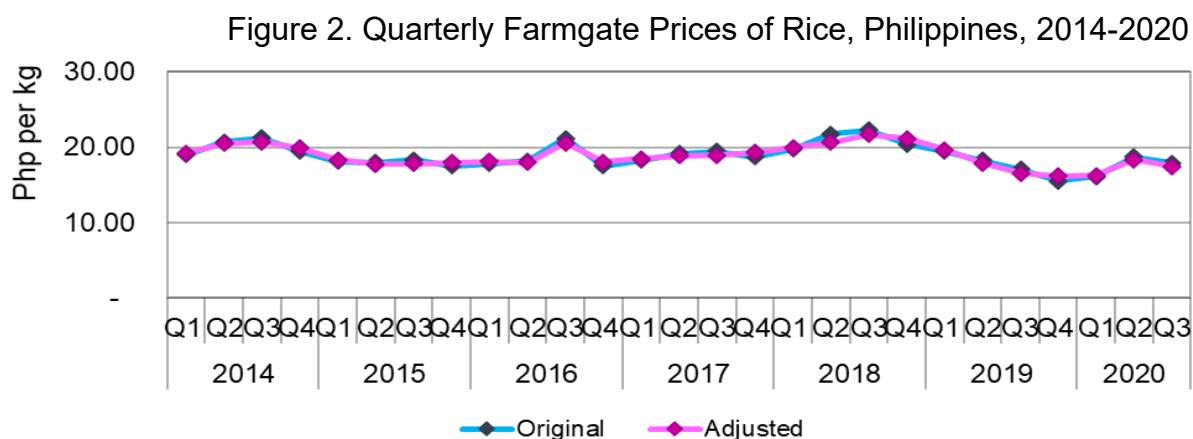

SPECIAL RELEASE

Seasonally Adjusted Palay/Rice Production and Prices July-September 2020

Date of Release: 25 November 2020
 Reference No. 2020-370

PRODUCTION

The seasonally adjusted palay production for the third quarter of 2020 was 5,140 thousand metric tons, 6.4 percent higher than the preceding quarter's output of 4,832 thousand metric tons. (Table 1)

Year on year, this quarter's performance when deseasonalized was higher by 677 thousand metric tons or 15.2 percent compared with the previous year's same quarter level of 4,463 million metric tons. (Figure 1 and Table 1)

Figure 1. Quarterly Palay Production, Philippines, 2014-2020

Source: Philippine Statistics Authority (PSA), Palay and Corn Production Survey (PCPS)

PRICES

The seasonally adjusted farmgate price for palay in the third quarter of 2020 dropped to PhP 17.42 per kilogram or by 5.2 percent, from PhP 18.38 per kilogram in the previous quarter. In contrast, it was higher by 4.9 percent than the previous year's same period record of PhP 16.60 per kilogram. (Figure 2 and Table 1)