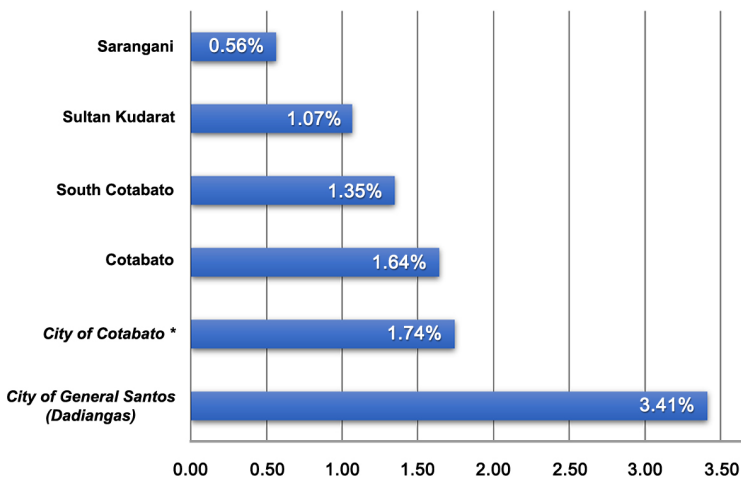

REGION XII (SOCCSKSARGEN)

Total regional population in various census years

Total Population of Region XII as of 1 May 2020

4,901,486

4.5% of the Philippine population

Total population by province/highly urbanized city (HUC), 2020

Annual population growth rate by province/HUC, 2015-2020 (in percent)

Ten most populous cities**/municipalities in Region XII, 2020

Ten least populous cities**/municipalities in Region XII, 2020

Ten most populous barangays in Region XII, 2020