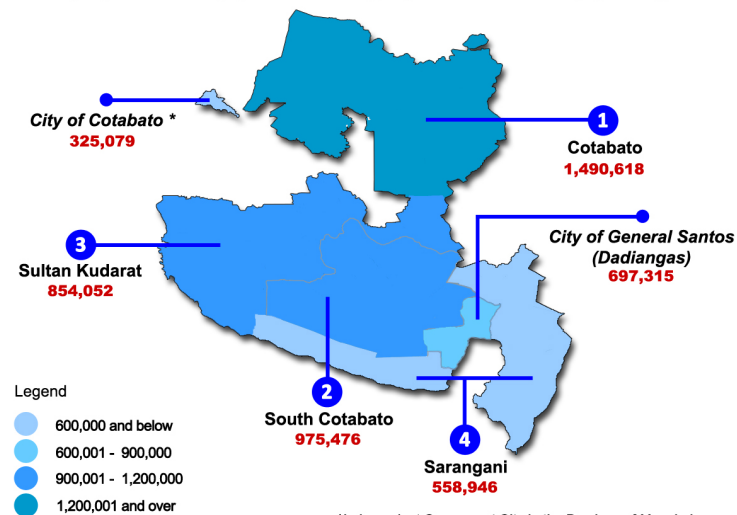

REGION XII (SOCCSKSARGEN)

Total regional population in various census years

Total Population of Region XII as of 1 May 2020

4,901,486

4.5% of the Philippine population

Total population by province/highly urbanized city (HUC), 2020

Annual population growth rate by province/HUC, 2015-2020 (in percent)

Ten most populous cities**/municipalities in Region XII, 2020

Ten least populous cities**/municipalities in Region XII, 2020

Ten most populous barangays in Region XII, 2020