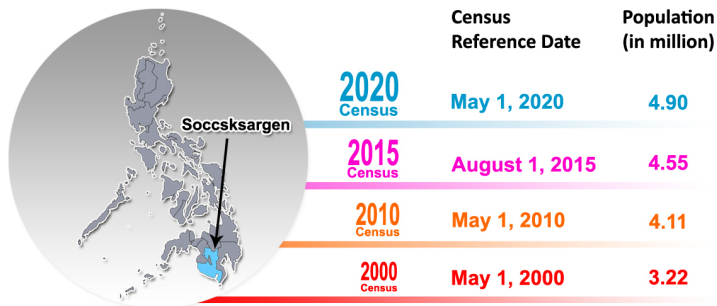

REGION XII (SOCCSKSARGEN)

Total regional population in various census years

Total Population of Region XII as of 1 May 2020

4,901,486

4.5% of the Philippine population

Total population by province/highly urbanized city (HUC), 2020