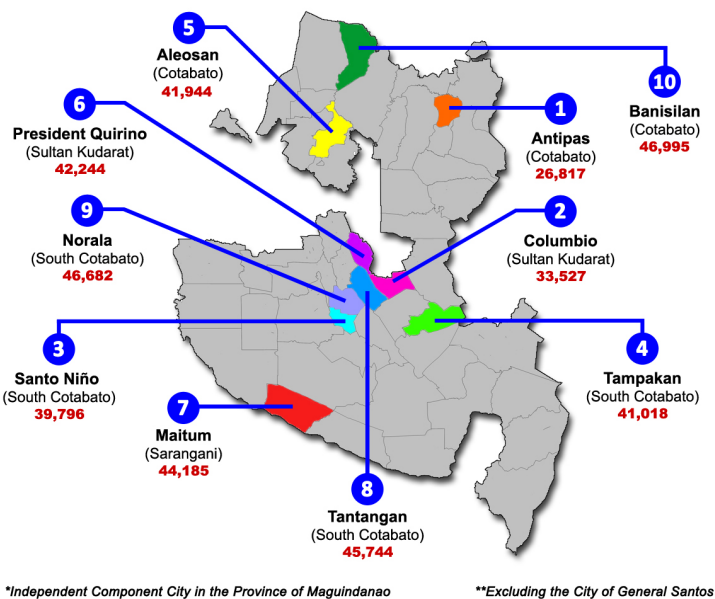

REGION XII (SOCCSKSARGEN)

Total regional population in various census years

Total Population of Region XII as of 1 May 2020

4,901,486

4.5% of the Philippine population

Total population by province/highly urbanized city (HUC), 2020

Annual population growth rate by province/HUC, 2015-2020 (in percent)

Ten most populous cities**/municipalities in Region XII, 2020

Ten least populous cities**/municipalities in Region XII, 2020

Ten most populous barangays in Region XII, 2020