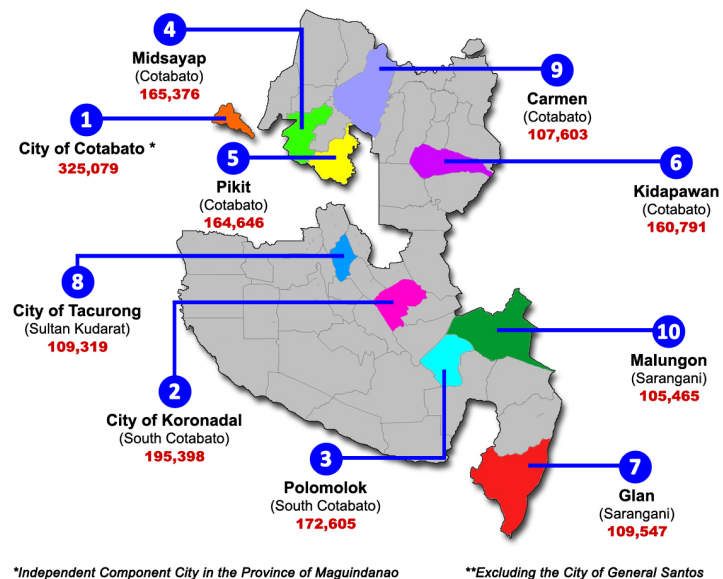

REGION XII (SOCCSKSARGEN)

Total regional population in various census years

Total Population of Region XII as of 1 May 2020

4,901,486

4.5% of the Philippine population

Total population by province/highly urbanized city (HUC), 2020

Annual population growth rate by province/HUC, 2015-2020 (in percent)

Ten most populous cities**/municipalities in Region XII, 2020

Ten least populous cities**/municipalities in Region XII, 2020

Ten most populous barangays in Region XII, 2020