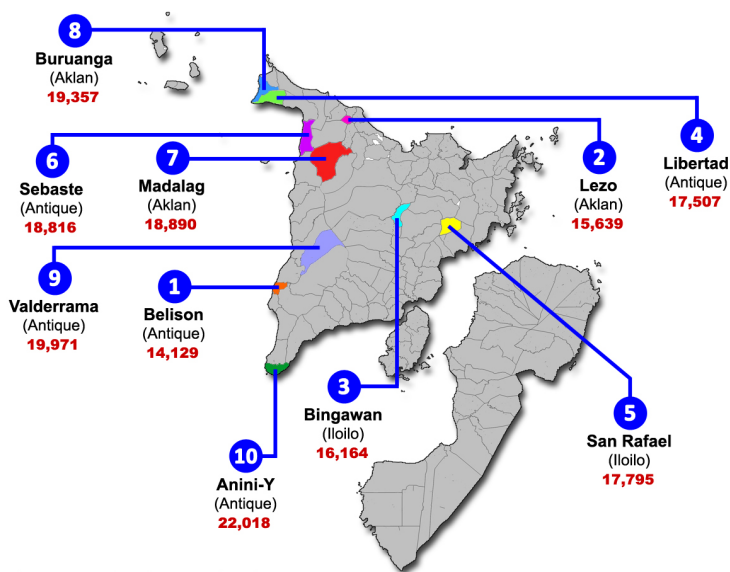

## REGION VI (WESTERN VISAYAS)

Total regional population in various census years

Total Population of Region VI as of 1 May 2020

**7,954,723**

7.3% of the Philippine population

Total population by province/highly urbanized city (HUC), 2020

Annual population growth rate by province/HUCs, 2015-2020 (in percent)

Ten most populous cities\*/municipalities in Region VI, 2020

Ten least populous cities\*/municipalities in Region VI, 2020

Ten most populous barangays in Region VI, 2020