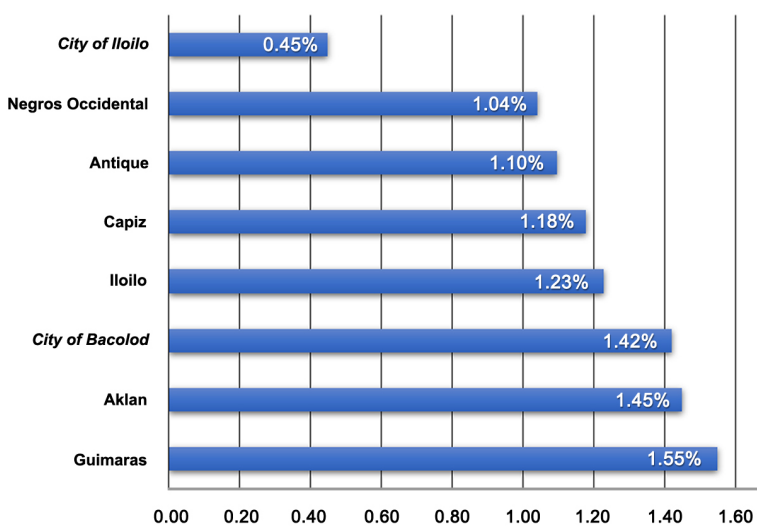

## REGION VI (WESTERN VISAYAS)

Total regional population in various census years

Total Population of Region VI as of 1 May 2020

**7,954,723**

7.3% of the Philippine population

Total population by province/highly urbanized city (HUC), 2020

Annual population growth rate by province/HUCs, 2015-2020 (in percent)

Ten most populous cities\*/municipalities in Region VI, 2020

Ten least populous cities\*/municipalities in Region VI, 2020

Ten most populous barangays in Region VI, 2020