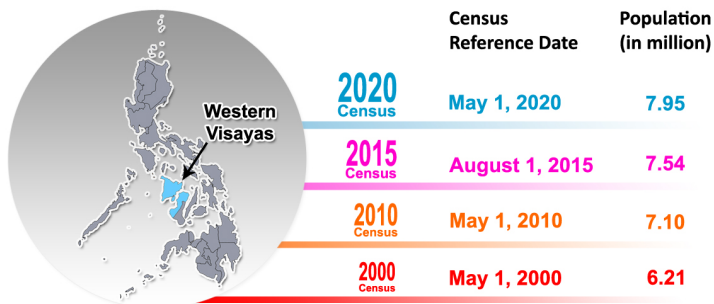

## REGION VI (WESTERN VISAYAS)

Total regional population in various census years

Total Population of Region VI as of 1 May 2020

**7,954,723**

7.3% of the Philippine population

Total population by province/highly urbanized city (HUC), 2020

Annual population growth rate by province/HUCs, 2015-2020 (in percent)

Ten most populous cities\*/municipalities in Region VI, 2020

Ten least populous cities\*/municipalities in Region VI, 2020

Ten most populous barangays in Region VI, 2020