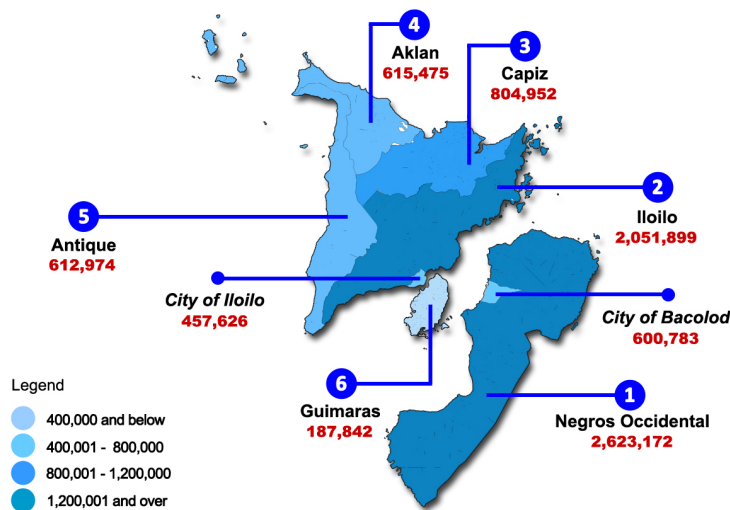

## REGION VI (WESTERN VISAYAS)

Total regional population in various census years

Total Population of Region VI as of 1 May 2020

**7,954,723**

7.3% of the Philippine population

Total population by province/highly urbanized city (HUC), 2020

Annual population growth rate by province/HUCs, 2015-2020 (in percent)

Ten most populous cities\*/municipalities in Region VI, 2020

Ten least populous cities\*/municipalities in Region VI, 2020

Ten most populous barangays in Region VI, 2020