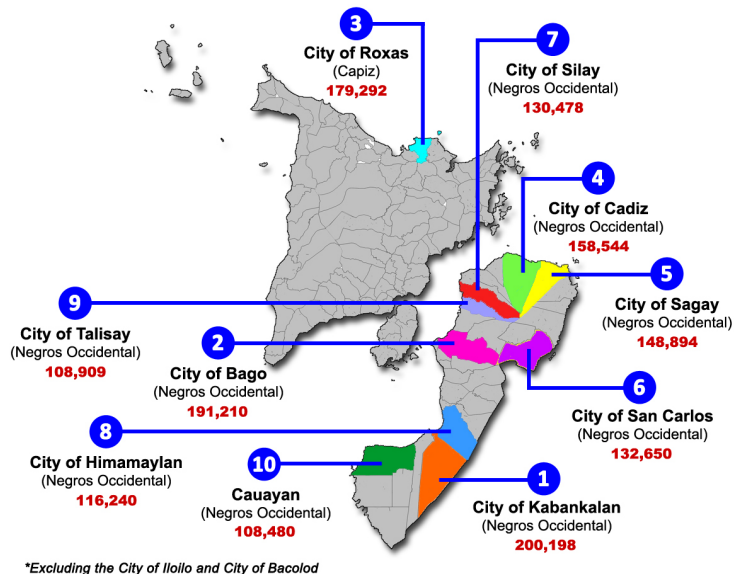

## REGION VI (WESTERN VISAYAS)

Total regional population in various census years

Total Population of Region VI as of 1 May 2020

**7,954,723**

7.3% of the Philippine population

Total population by province/highly urbanized city (HUC), 2020

Annual population growth rate by province/HUCs, 2015-2020 (in percent)

Ten most populous cities\*/municipalities in Region VI, 2020

Ten least populous cities\*/municipalities in Region VI, 2020

Ten most populous barangays in Region VI, 2020