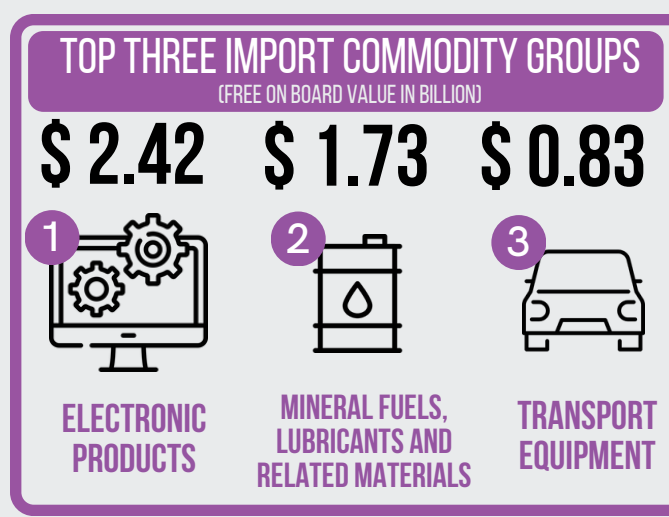

PHILIPPINE EXPORT AND IMPORT STATISTICS

DECEMBER 2022 PRELIMINARY RESULTS

YEAR-ON-YEAR GROWTH RATES OF EXPORT AND IMPORT: DECEMBER 2002 TO DECEMBER 2022

For Technical Inquiries
tsd.staff@psa.gov.ph

Visit us on
www.psa.gov.ph