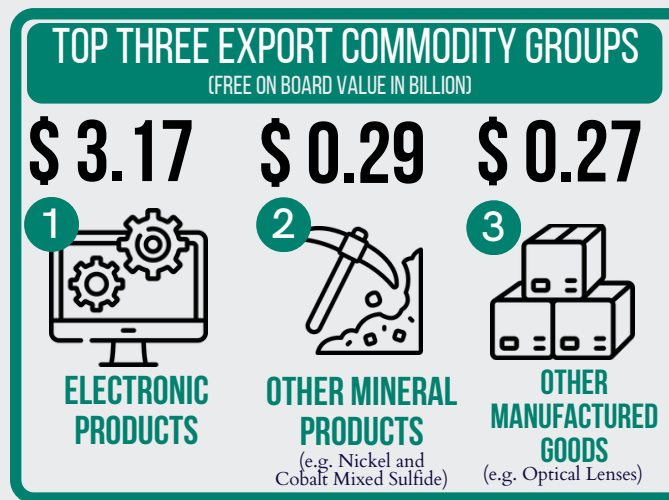

PHILIPPINE EXPORT AND IMPORT STATISTICS

DECEMBER 2022 PRELIMINARY RESULTS

YEAR-ON-YEAR GROWTH RATES OF EXPORT AND IMPORT: DECEMBER 2002 TO DECEMBER 2022

For Technical Inquiries
tsd.staff@psa.gov.ph

Visit us on
www.psa.gov.ph