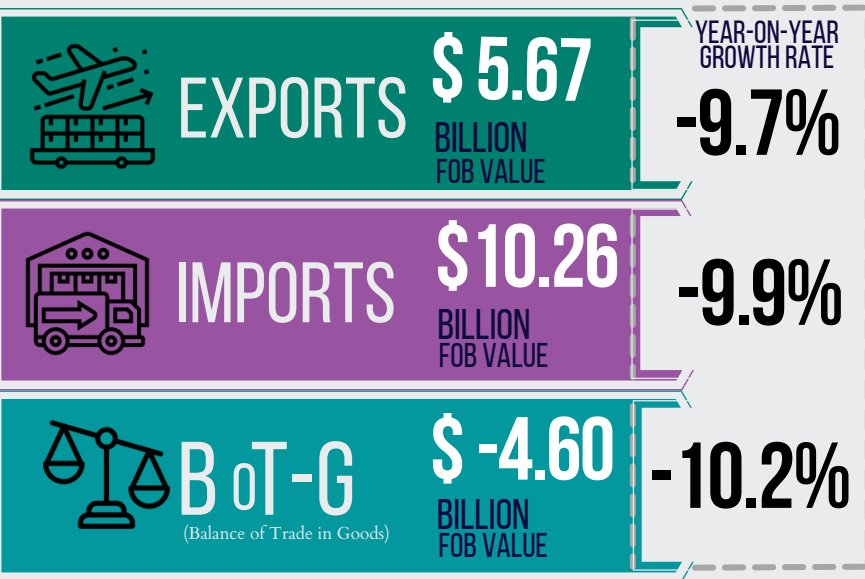

PHILIPPINE EXPORT AND IMPORT STATISTICS

DECEMBER 2022 PRELIMINARY RESULTS

YEAR-ON-YEAR GROWTH RATES OF EXPORT AND IMPORT: DECEMBER 2002 TO DECEMBER 2022

For Technical Inquiries
tsd.staff@psa.gov.ph

Visit us on
www.psa.gov.ph