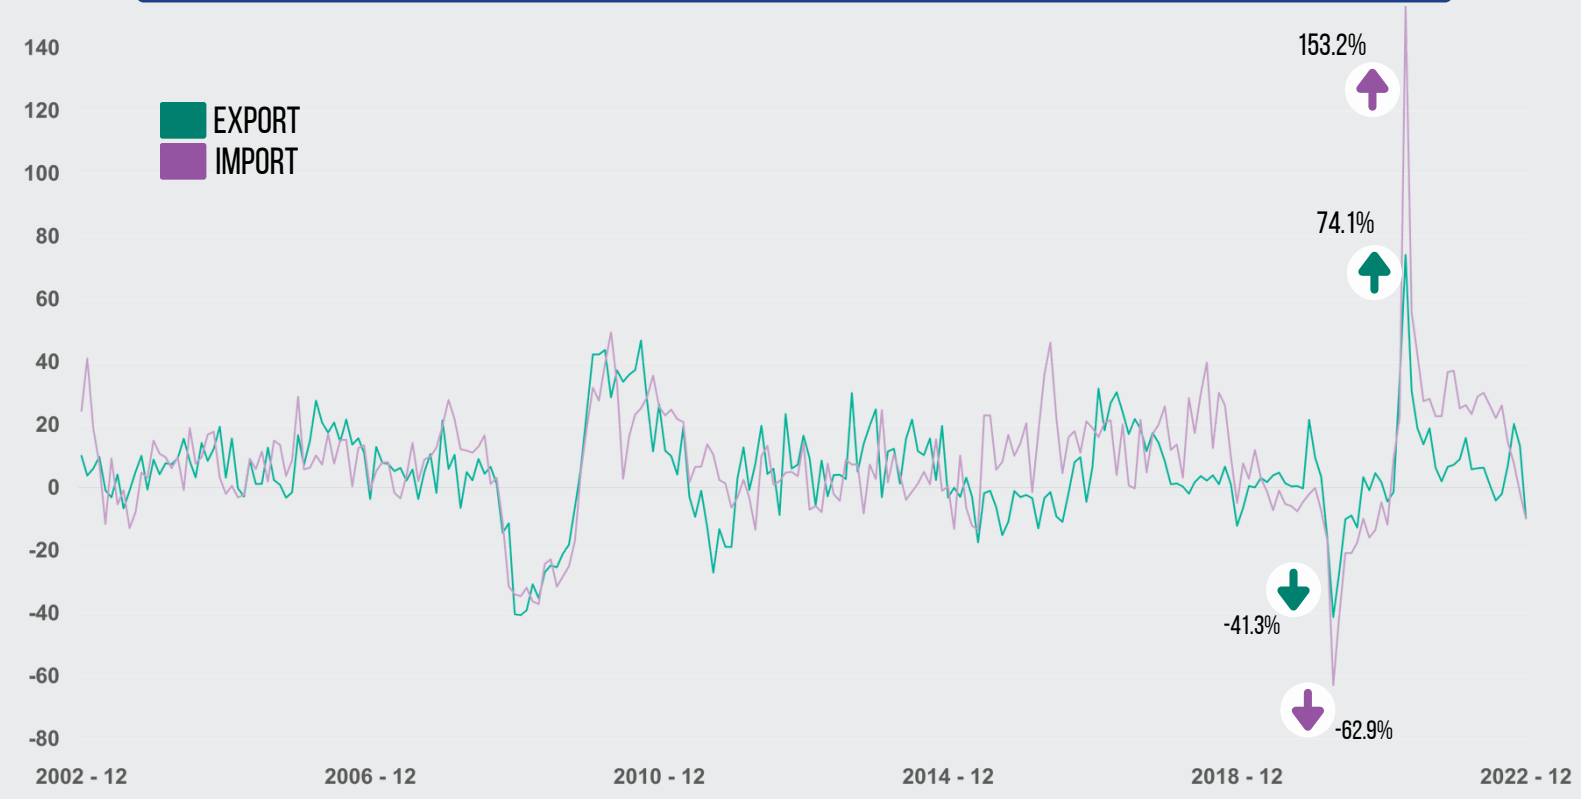

PHILIPPINE EXPORT AND IMPORT STATISTICS

DECEMBER 2022 PRELIMINARY RESULTS

YEAR-ON-YEAR GROWTH RATES OF EXPORT AND IMPORT: DECEMBER 2002 TO DECEMBER 2022

For Technical Inquiries
tsd.staff@psa.gov.ph

Visit us on
www.psa.gov.ph