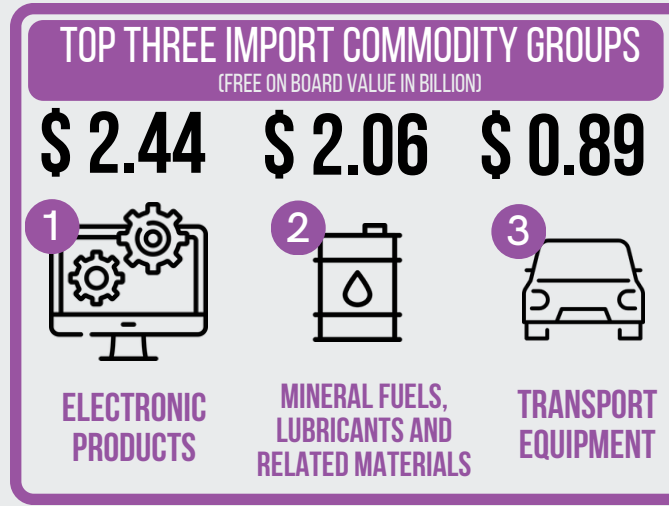

PHILIPPINE EXPORT AND IMPORT STATISTICS

JANUARY 2023 PRELIMINARY RESULTS

YEAR-ON-YEAR GROWTH RATES OF EXPORT AND IMPORT
JANUARY 2003 TO JANUARY 2023

For Technical Inquiries
tsd.staff@psa.gov.ph

Visit us on
www.psa.gov.ph