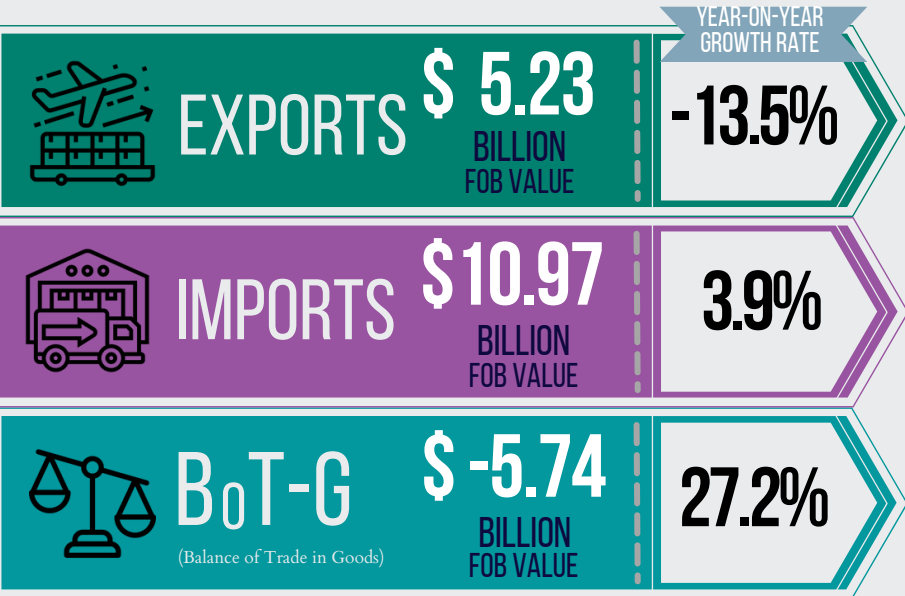

PHILIPPINE EXPORT AND IMPORT STATISTICS

JANUARY 2023 PRELIMINARY RESULTS

YEAR-ON-YEAR GROWTH RATES OF EXPORT AND IMPORT
JANUARY 2003 TO JANUARY 2023

For Technical Inquiries
tsd.staff@psa.gov.ph

Visit us on
www.psa.gov.ph