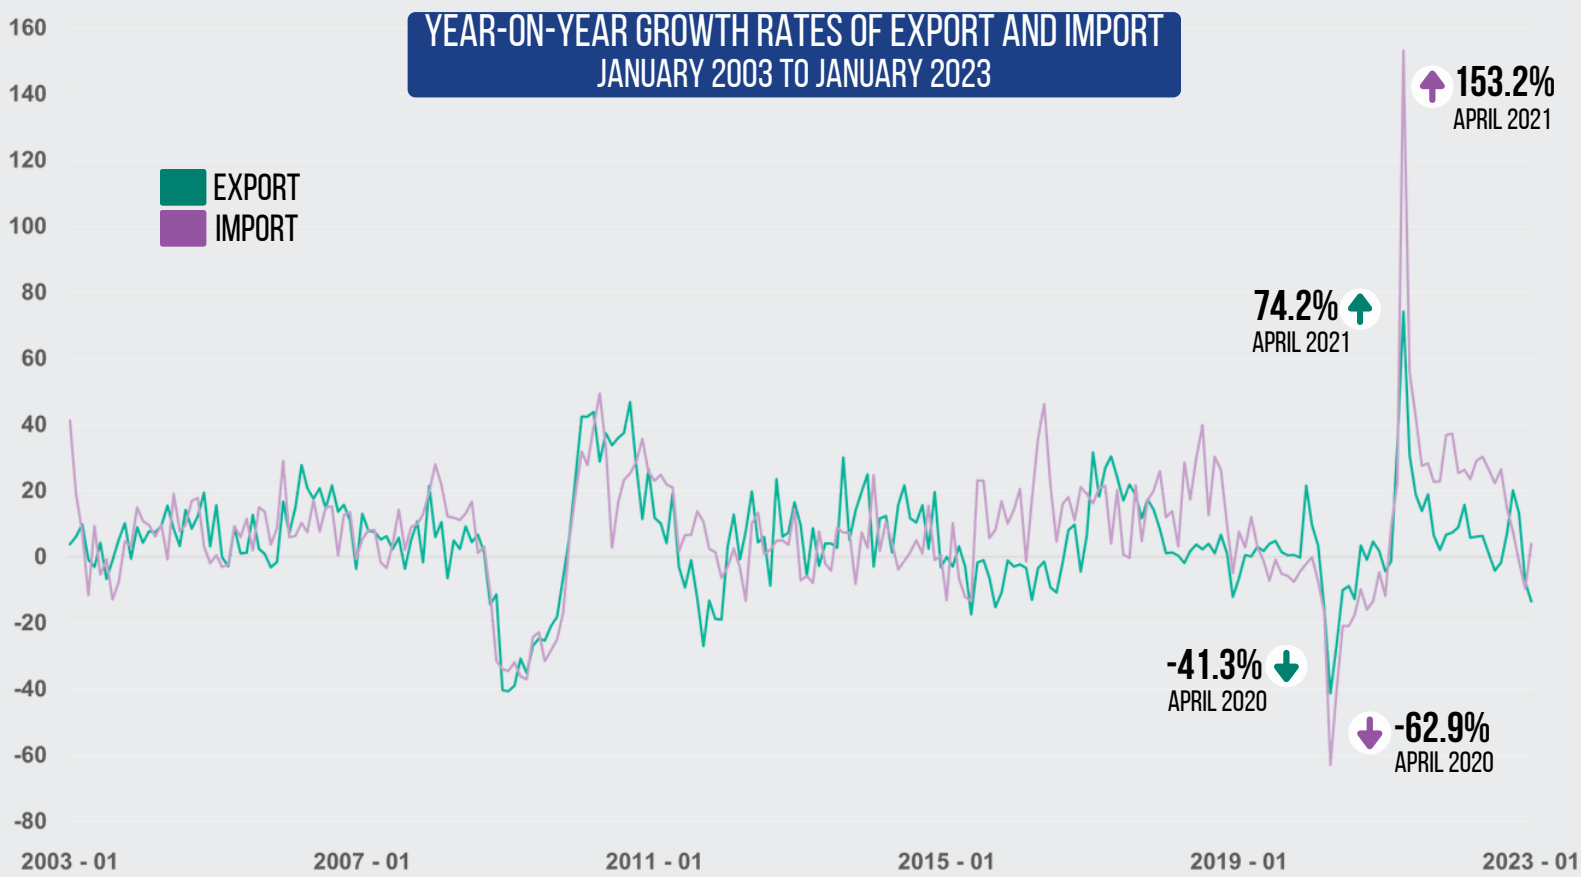

PHILIPPINE EXPORT AND IMPORT STATISTICS

JANUARY 2023 PRELIMINARY RESULTS

YEAR-ON-YEAR GROWTH RATES OF EXPORT AND IMPORT
JANUARY 2003 TO JANUARY 2023

For Technical Inquiries
tsd.staff@psa.gov.ph

Visit us on
www.psa.gov.ph