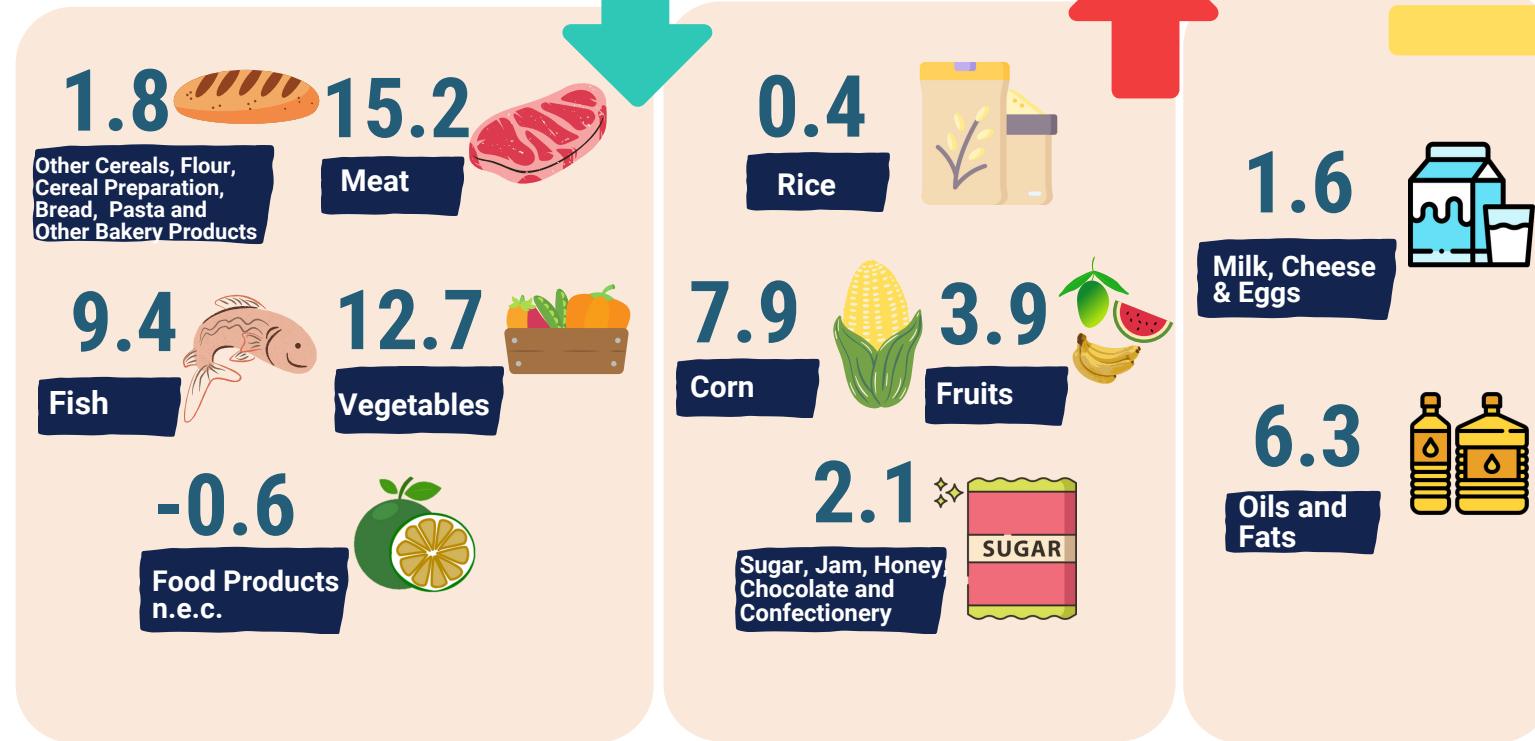

Inflation Rate for the Bottom 30% Income Households

Monthly Inflation Rates

Inflation Rates for Areas Outside NCR

Food Inflation 5.4

Note: ↑ increased relative to Sept 2021 Inflation ↓ decreased relative to Sept 2021 Inflation = same as Sept 2021 Inflation