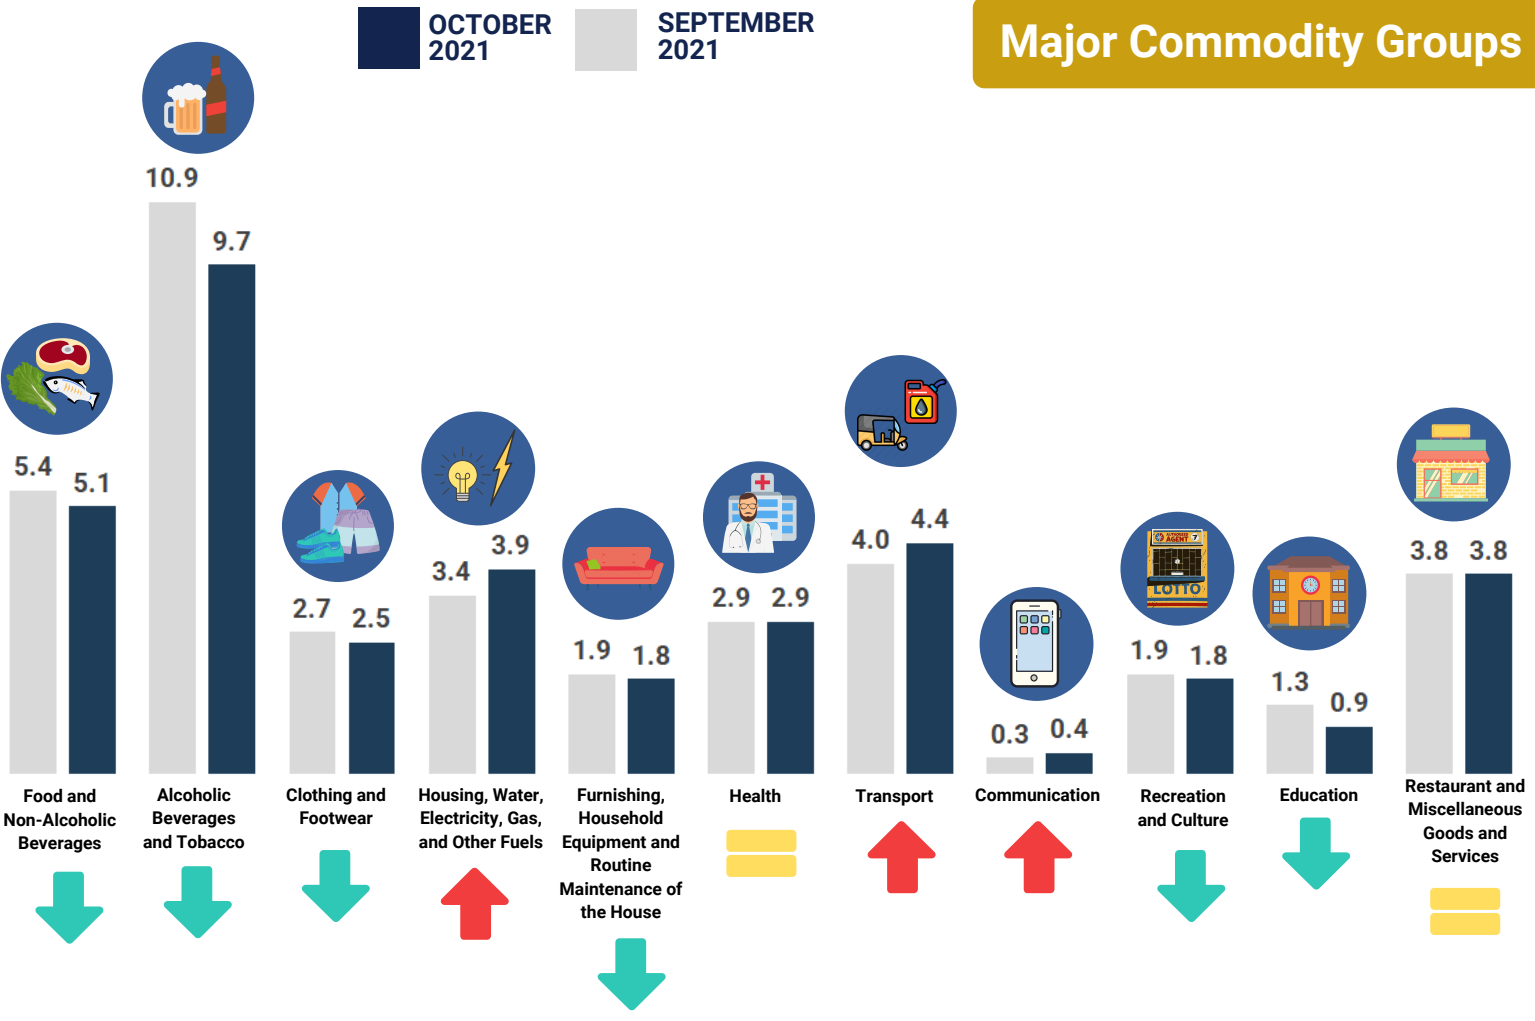

Inflation Rate for the Bottom 30% Income Households

Monthly Inflation Rates

Inflation Rates for Areas Outside NCR

Food Inflation 5.4

Note: ↑ increased relative to Sept 2021 Inflation ↓ decreased relative to Sept 2021 Inflation = same as Sept 2021 Inflation