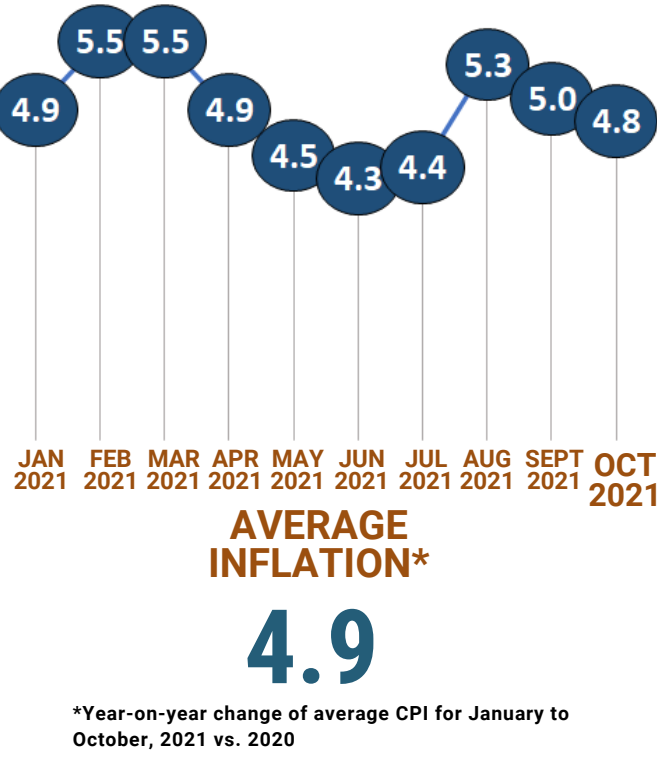

Inflation Rate for the Bottom 30% Income Households

Monthly Inflation Rates

Inflation Rates for Areas Outside NCR

Food Inflation 5.4

Note: ↑ increased relative to Sept 2021 Inflation ↓ decreased relative to Sept 2021 Inflation = same as Sept 2021 Inflation