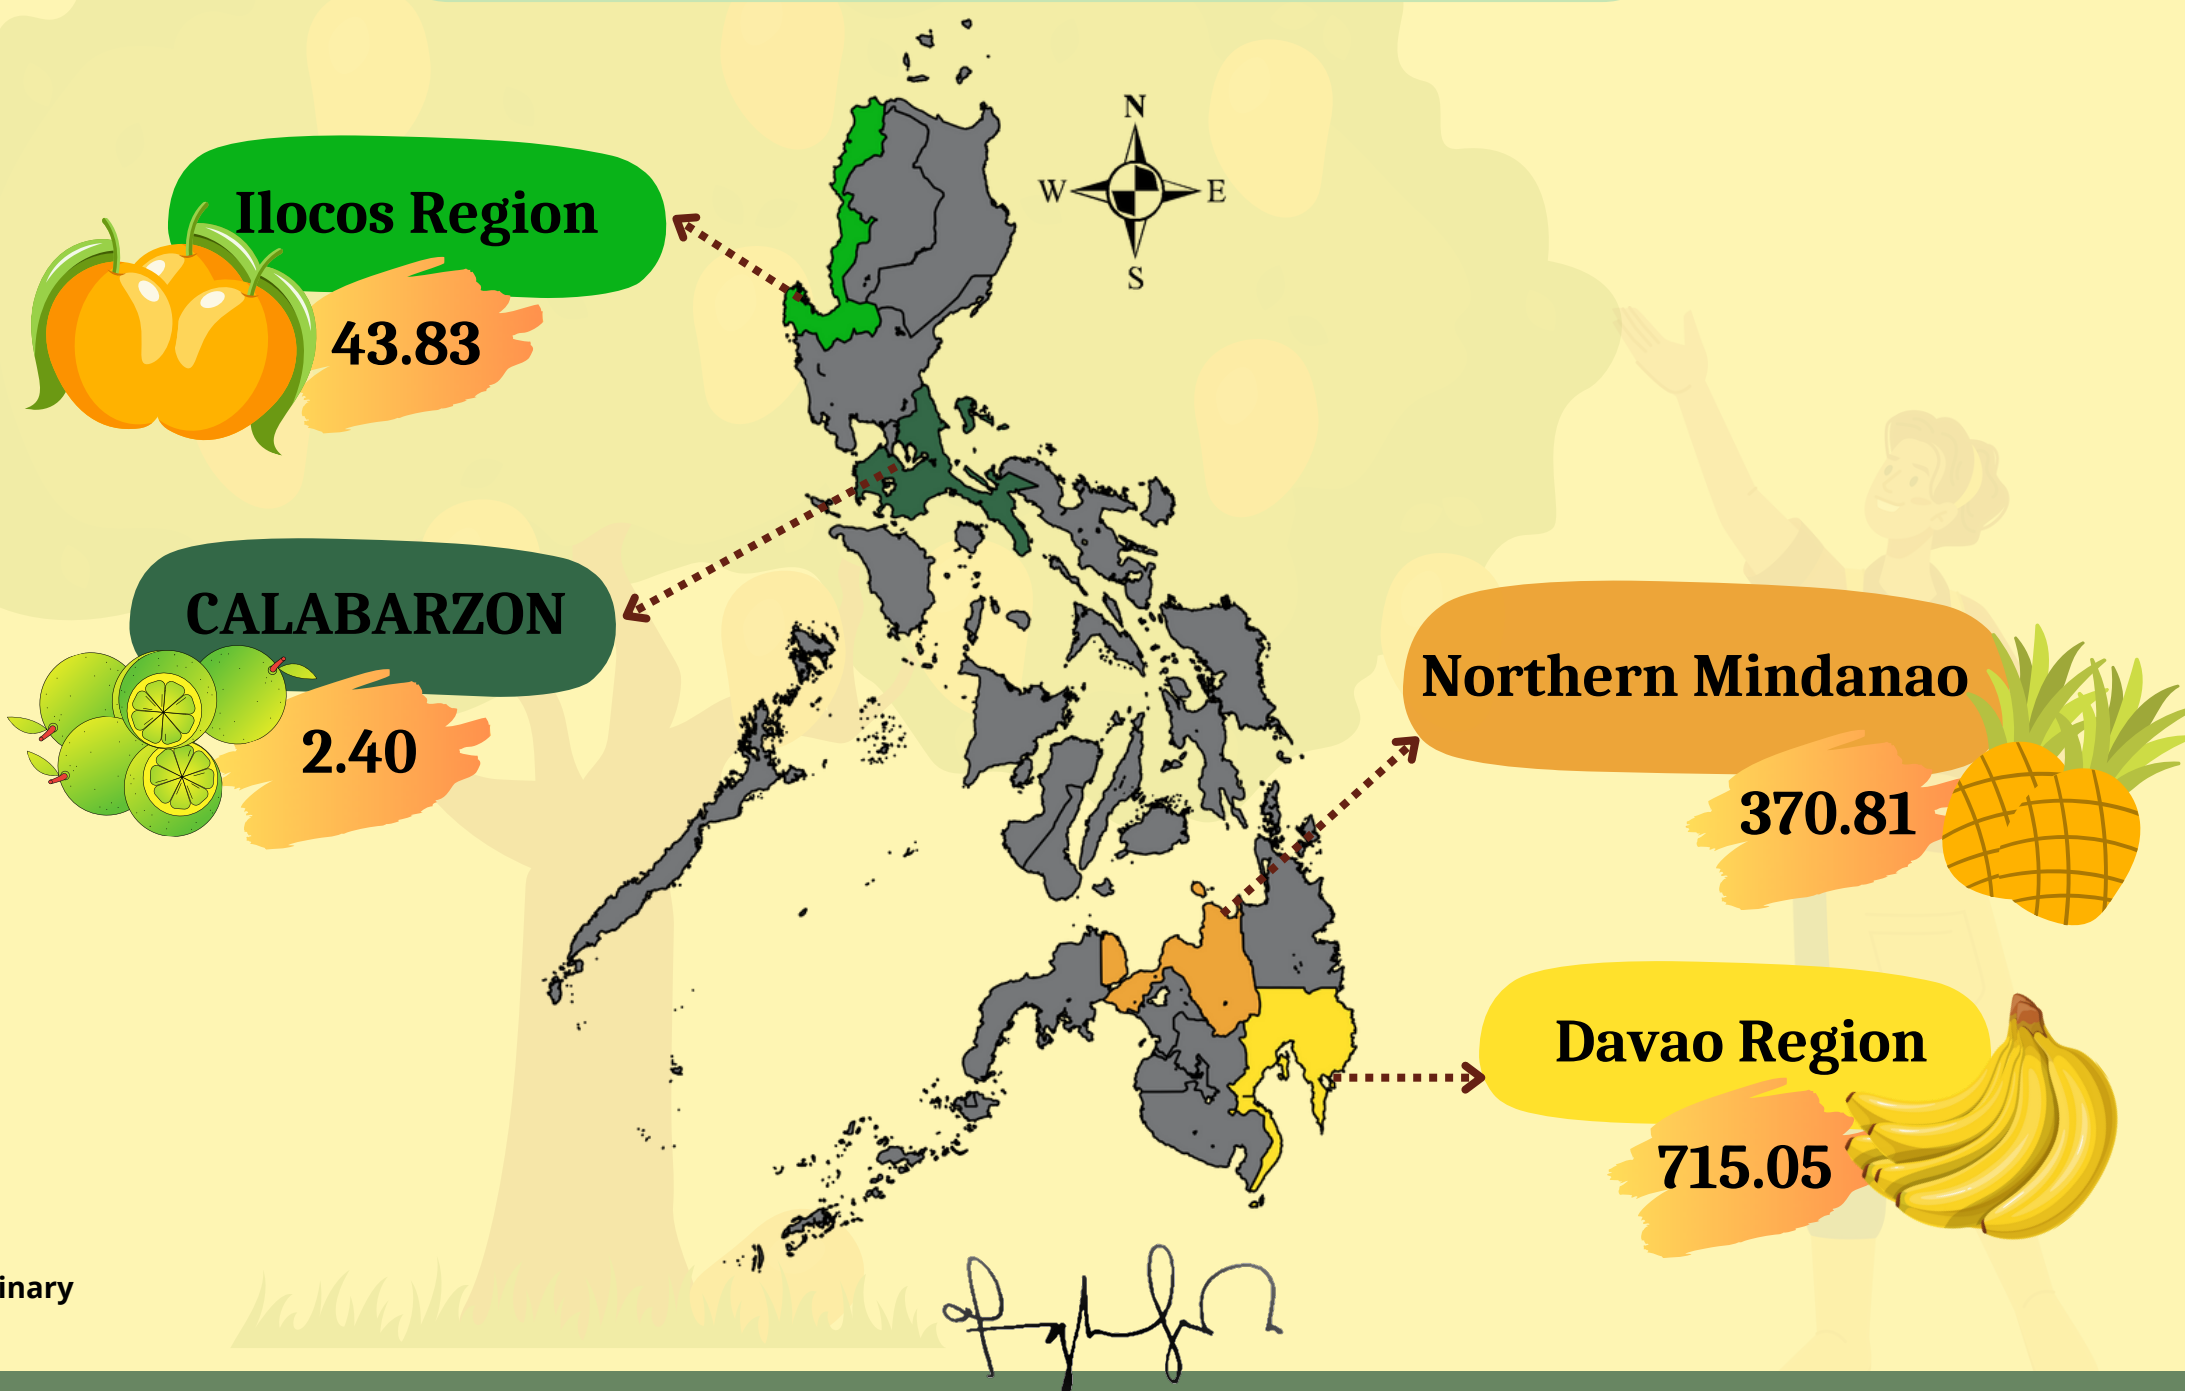

January to March 2023^P

Volume of Production (in thousand metric tons) Year-on-Year Change

Mango 95.86

↑ 2.0%

Banana 2,022.66

↑ 0.4%

Calamansi 12.78

↓ -0.9%

Pineapple 643.40

↓ -3.8%

Top Producing Regions by Crop (in thousand metric tons)

p - preliminary

For Technical Inquiries:
csd.staff@psa.gov.ph

Visit us on
www.psa.gov.ph

Like us on Facebook
/PSAgovph

Follow us on Twitter
@PSAgovph