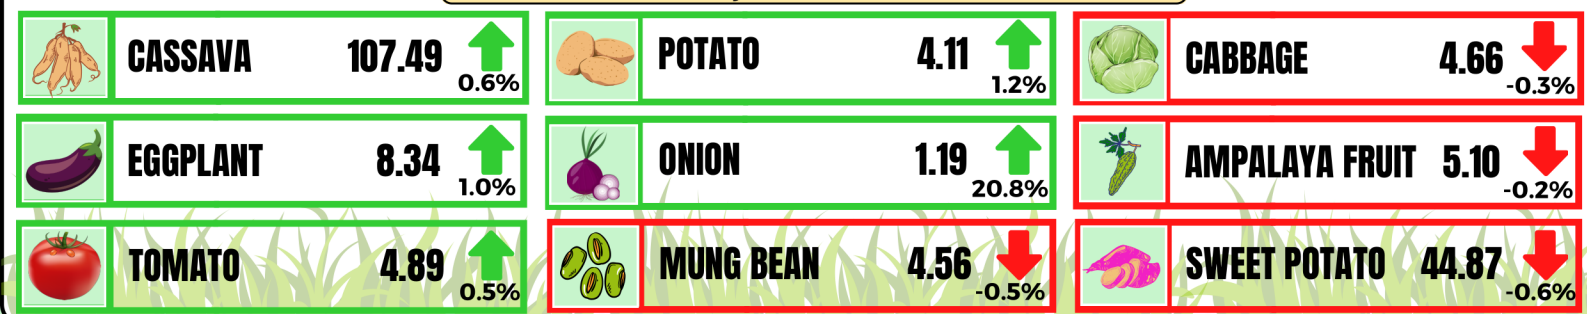

TOP PRODUCING REGIONS BY CROP

(in thousand metric tons)

October to December 2022^p