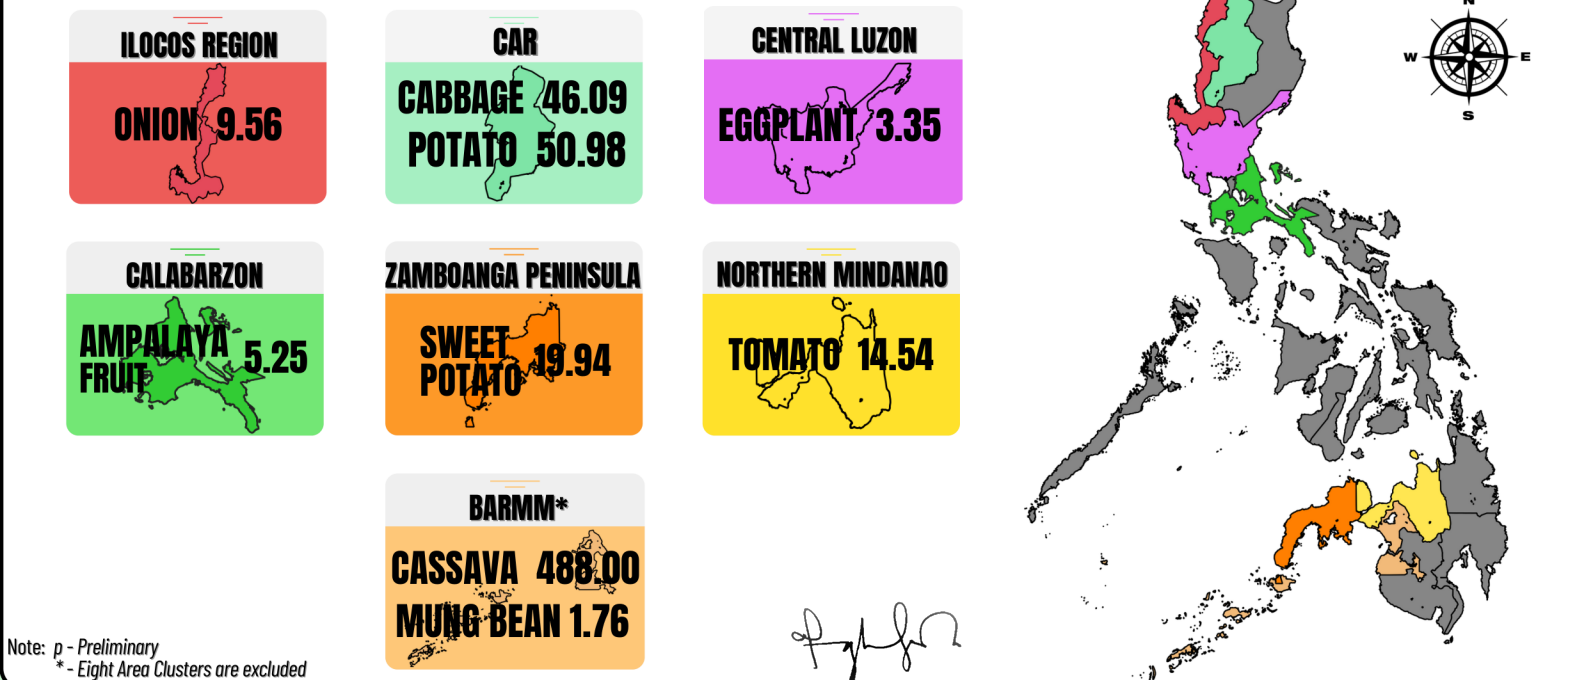

## MAJOR VEGETABLES AND ROOT CROPS

### AREA PLANTED/HARVESTED / YEAR-ON-YEAR CHANGE

(in thousand hectares) (in percent)

July to December 2022<sup>p</sup>

### TOP PRODUCING REGIONS BY CROP

(in thousand metric tons)

October to December 2022<sup>p</sup>

Note: p - Preliminary  
\* - Eight Area Clusters are excluded