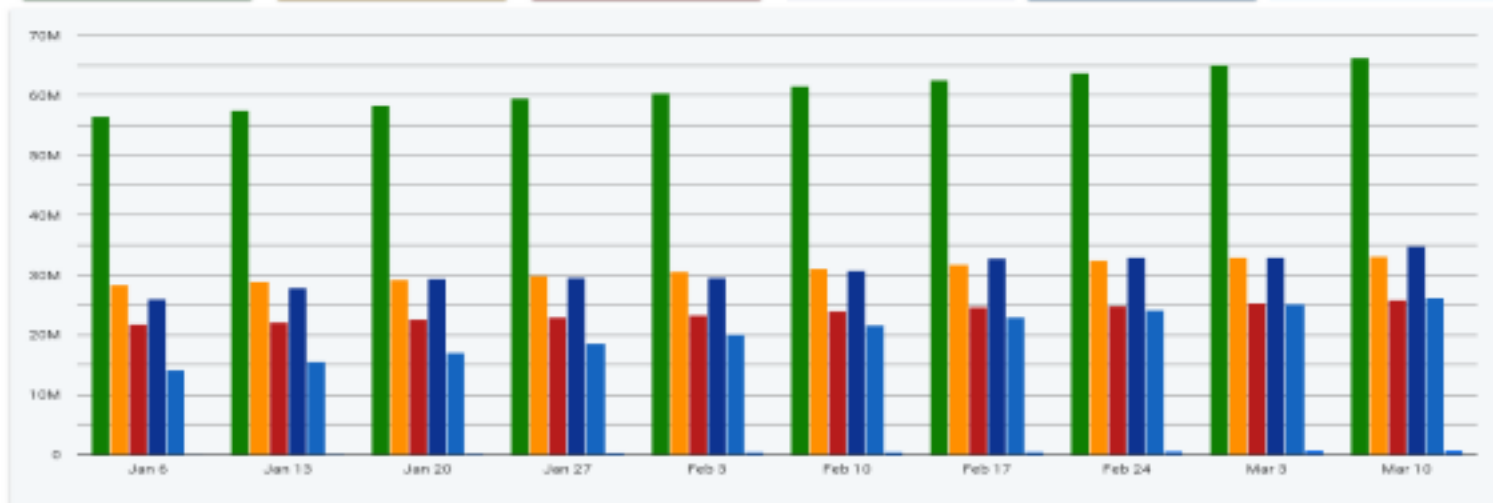

### PhilID Dispatch, Delivery/Issuance

Progress as of   
Mar 10, 2023

PSN Generation  
**66,248,807**

Dispatched Cards  
**33,178,350**

Delivered Cards  
**25,916,092**

ePhilID Generation  
**34,824,537**

Issued Printed ePhilIDs  
**26,275,702**

Downloaded ePhilIDs  
**846,450**

Notes:

1. Step 3 registration started on 08 January 2021.