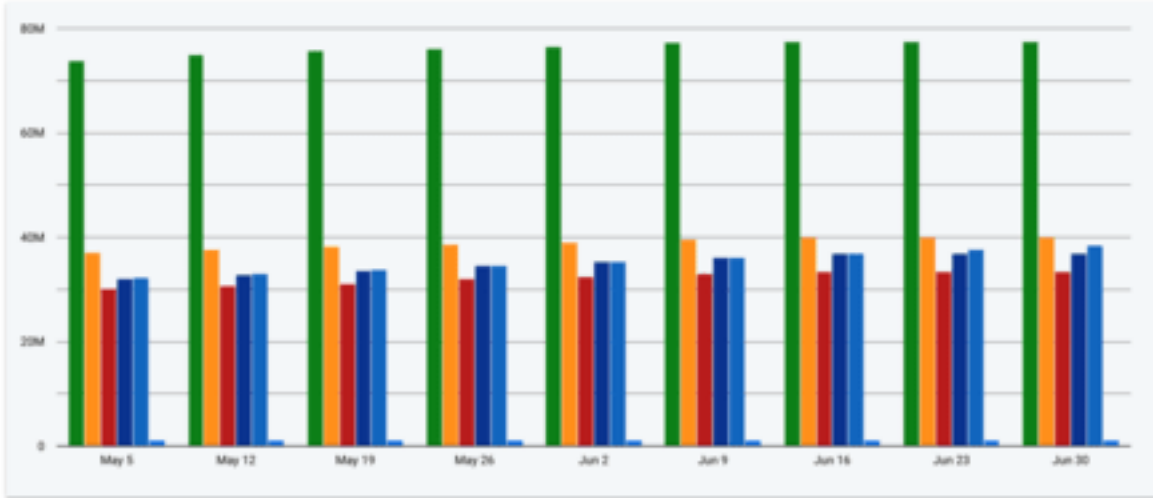

PhilID Processing and Issuance/Delivery

Progress as of
Jun 30, 2023

PSN Generation 77,228,526	Dispatched Cards 40,952,639	Delivered Cards 34,317,797	Issued Printed ePhilIDs 38,345,061	Downloaded ePhilIDs 1,225,020
-------------------------------------	---------------------------------------	--------------------------------------	--	---

Notes:
1. PSN Generation started on January 2021.
2. Cards dispatching operations began in April 2021.
3. Cards delivery operations began in May 2021.
4. ePhilID pilot implementation began in September 2022.