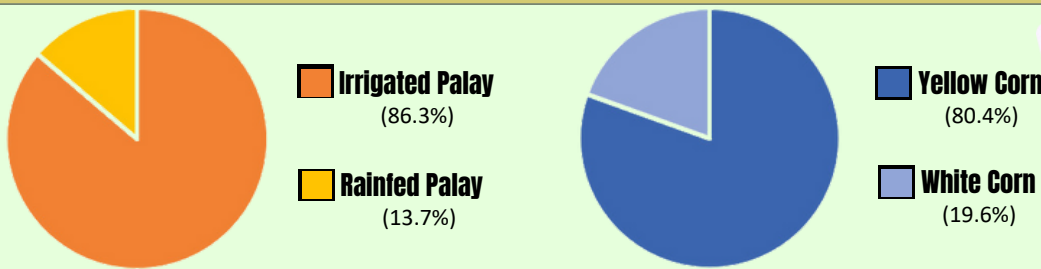

### VOLUME OF PRODUCTION AND AREA HARVESTED APRIL TO JUNE 2024<sup>P</sup>

CROP	VOLUME OF PRODUCTION (in thousand metric tons)	YEAR-ON-YEAR CHANGE	AREA HARVESTED (in thousand hectares)	YEAR-ON-YEAR CHANGE
 PALAY	3,845.32	↓ -9.5%	890.60	↓ -7.3%
 CORN	1,174.03	↓ -20.3%	346.88	↓ -15.2%

### SHARE OF PRODUCTION BY ECOSYSTEM/CORN TYPE

### DID YOU KNOW?

During the quarter, Nueva Ecija recorded the highest palay production of 757.59 thousand metric tons, accounting for 19.7% share to the total production. For corn production, Maguindanao contributed 129.86 thousand metric tons, representing 11.1% share to the total corn production.