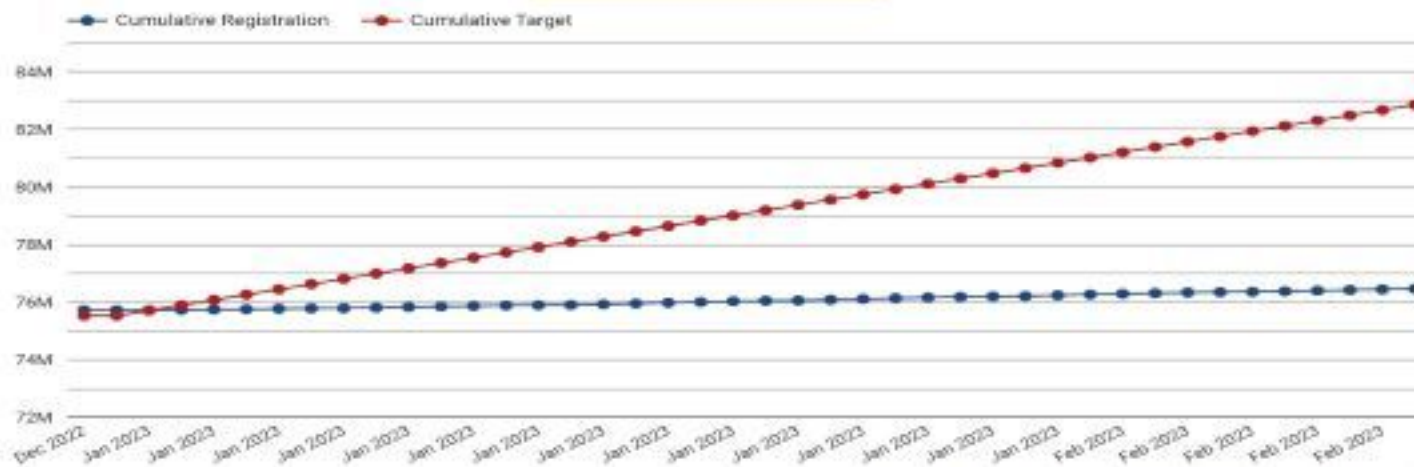

Step 1 & 2 Registration Totals

Biometric Capture

Progress as of -

Feb 10, 2023

Cumulative Registration
76,471,203

% Registration to 92M Target
83.1%

Step 2 registrations in 2021
53,085,761

Step 2 registrations in 2022
22,643,386

Step 2 registrations in 2023
742,056

Registration vs Target

Notes:

1. Step 2 registration is based on RMD tracker.