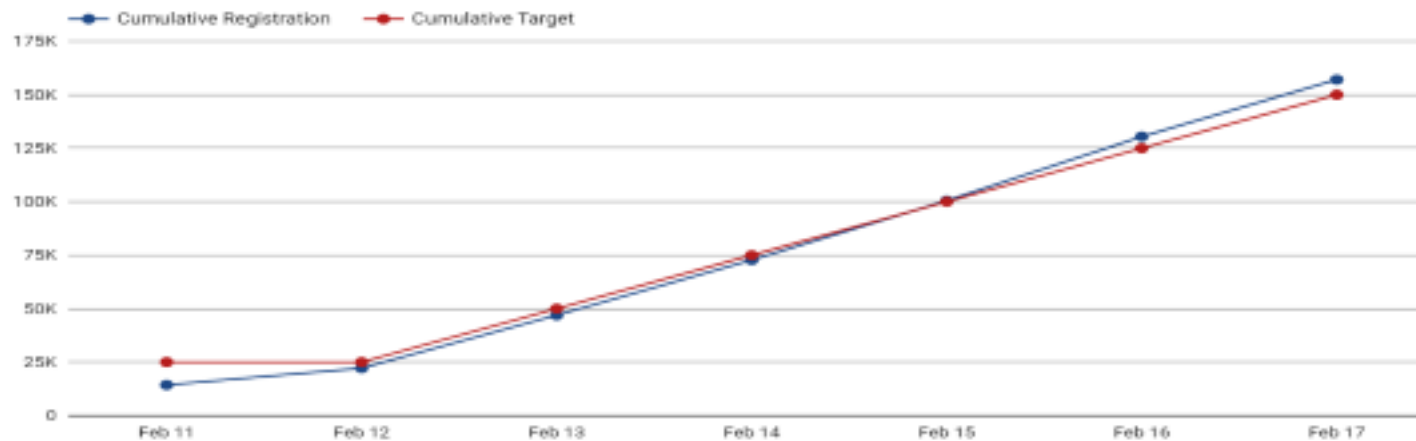

Step 1 & 2 Registration Totals

Biometric Capture

Progress as of -

Feb 17, 2023

Cumulative Registration
76,632,471

% Registration to 92M Target
83.3%

Step 2 registrations in 2021
53,085,761

Step 2 registrations in 2022
22,643,386

Step 2 registrations in 2023
903,324

Registration vs Target

Notes:

1. Step 2 registration is based on RMD tracker.