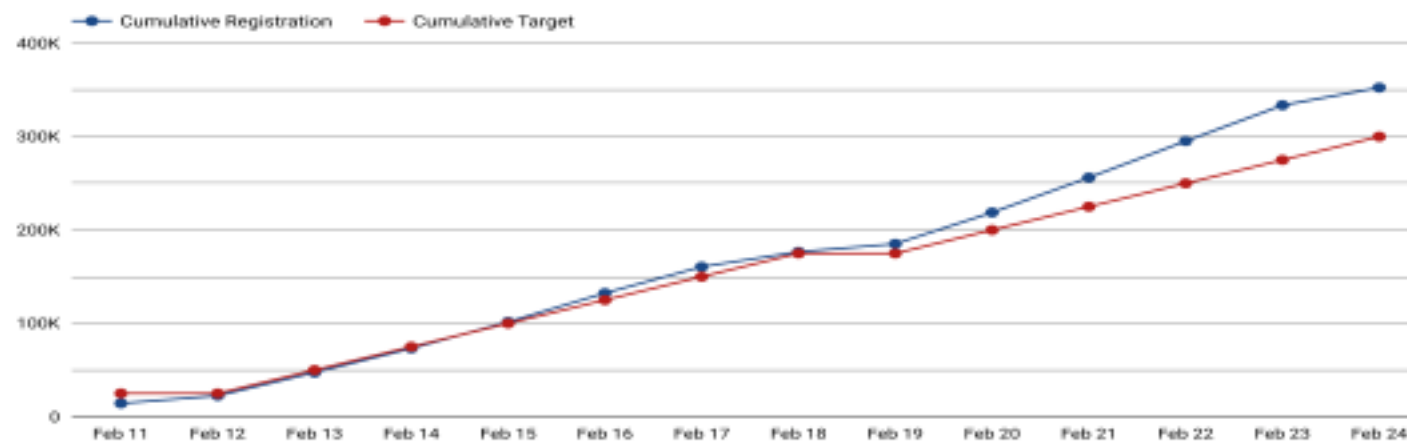

### Step 1 & 2 Registration Totals

Biometric Capture

Progress as of \*

Feb 24, 2023

Cumulative Registration

76,820,183

% Registration to 92M Target

83.5%

Step 2 registrations in 2021

53,085,761

Step 2 registrations in 2022

22,643,386

Step 2 registrations in 2023

1,091,036

Registration vs Target

Notes:

1. Step 2 registration is based on RMD locker.