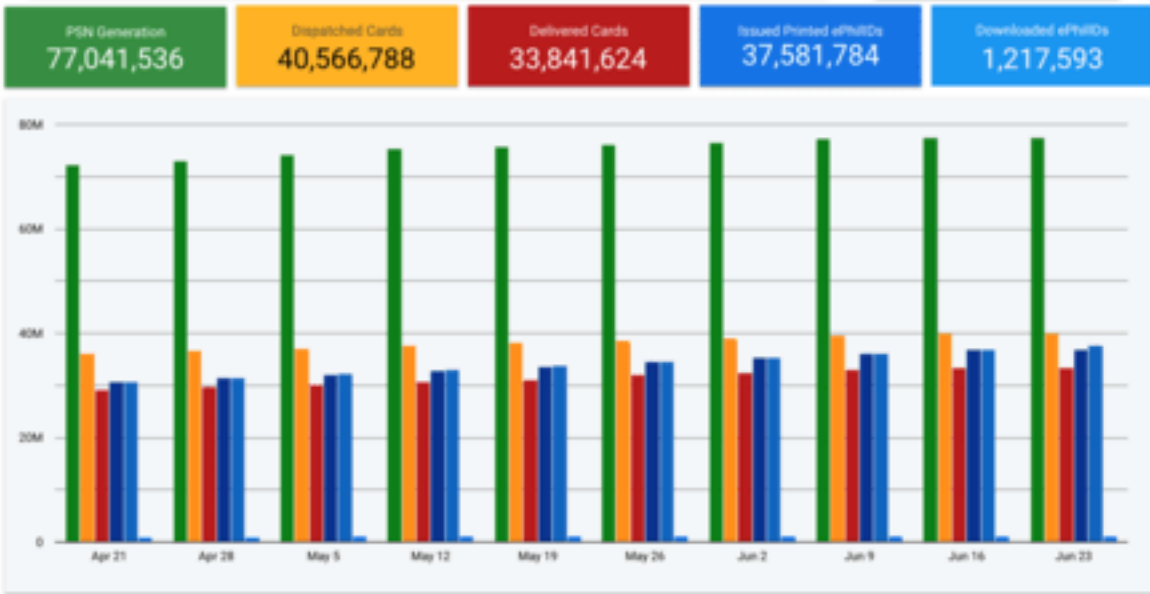

PhilID Processing and Issuance/Delivery

Progress as of
Jun 23, 2023

- Notes:
1. PSN Generation started on January 2021.
 2. Cards dispatching operations began in April 2021.
 3. Cards delivery operations began in May 2021.
 4. ePhilID pilot implementation began in September 2022.