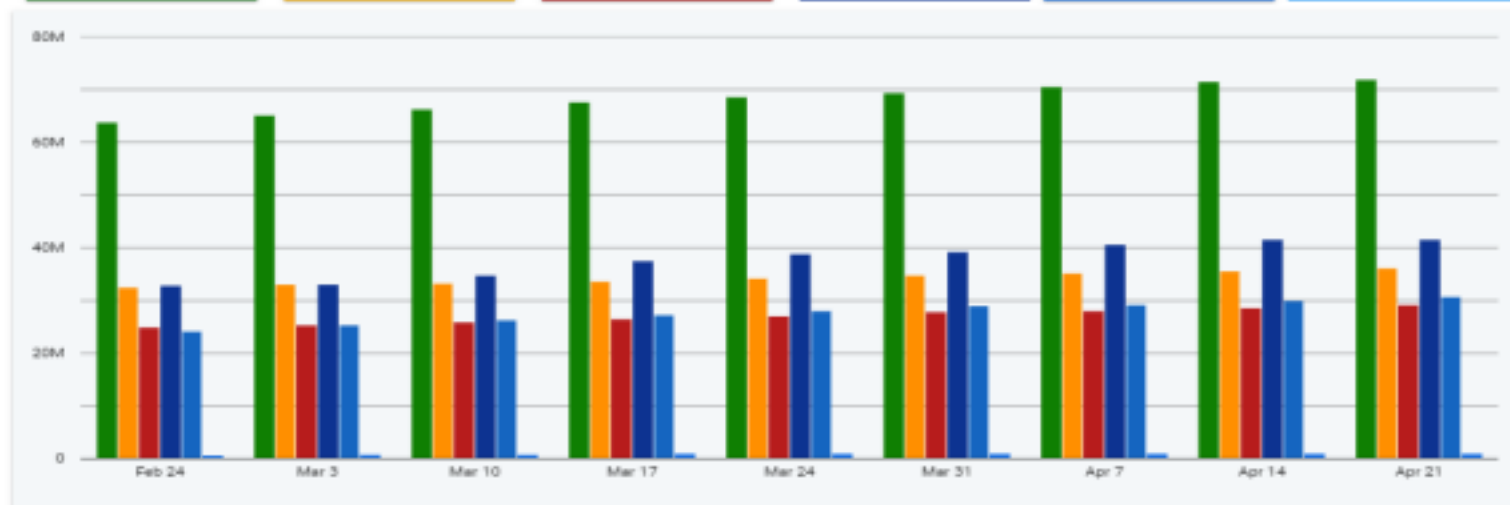

PhilID Processing and Issuance/Delivery

Progress as of
Apr 21, 2023

Select ...

PSN Generation
71,975,063

Dispatched Cards
36,195,913

Delivered Cards
29,119,471

ePhilID Generation
41,617,062

Issued Printed ePhilIDs
30,738,330

Downloaded ePhilIDs
1,017,195

Notes:

1. PSN Generation started on January 2021.
2. Cards dispatching operations began in April 2021.
3. Cards delivery operations began in May 2021.
4. ePhilID pilot implementation began in September 2022.