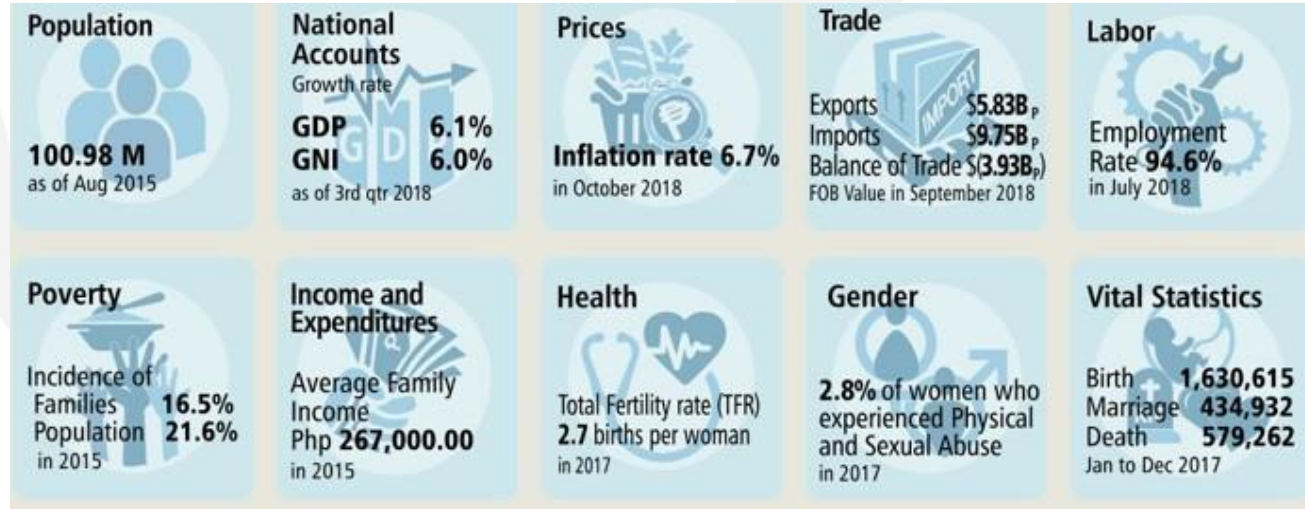

I. The PSA Websites

1. Data Produced by PSA
2. Featured contents
3. Latest in PSA