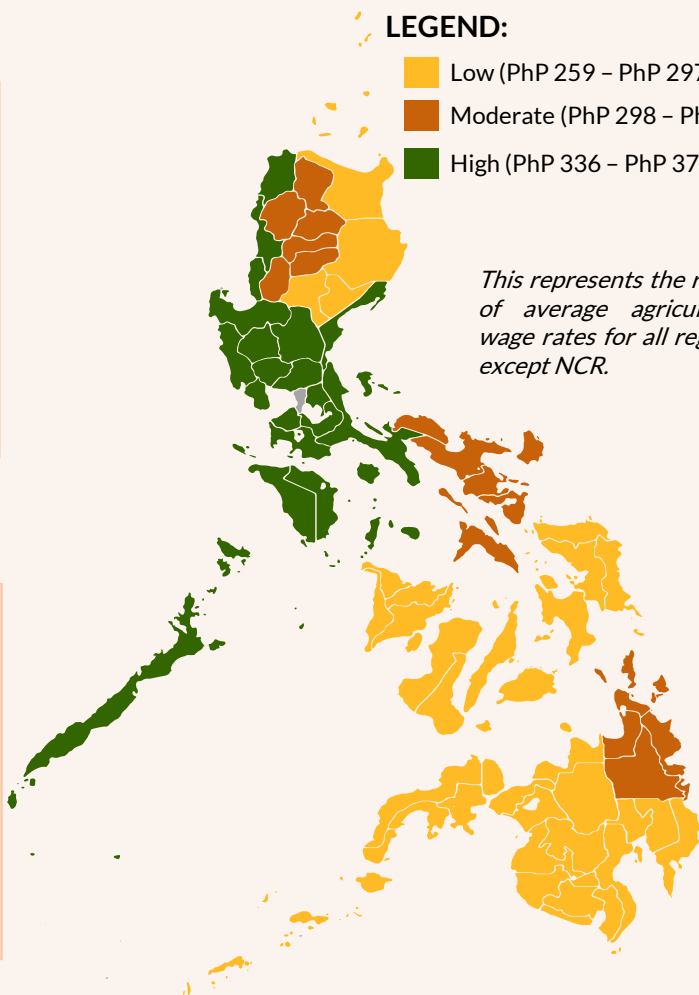

Agricultural WAGE RATES

as of OCTOBER 2019
Control No. MAS05-IG-05-30102019

Daily Nominal Wage Rates (Man Labor Only)

In 2018, the country's agricultural workers received an average pay of **PhP 306** per day

**A day of work is equivalent to eight (8) hours.*

PhP 310

PhP 286

Generally, male agricultural workers were paid higher than their female counterparts.

Regional Wage Rates (Man Labor Only)

Highest Paid Region

In CALABARZON, wage differential was **PhP 3**

PhP 374 per day

PhP 377 per day

Lowest Paid Region

In Northern Mindanao, wage differential was **PhP 20**

PhP 261 per day

PhP 241 per day

LEGEND:

- Low (PhP 259 – PhP 297)
- Moderate (PhP 298 – PhP 335)
- High (PhP 336 – PhP 374)

Source: Trends in Agricultural Wage Rates 2016-2018