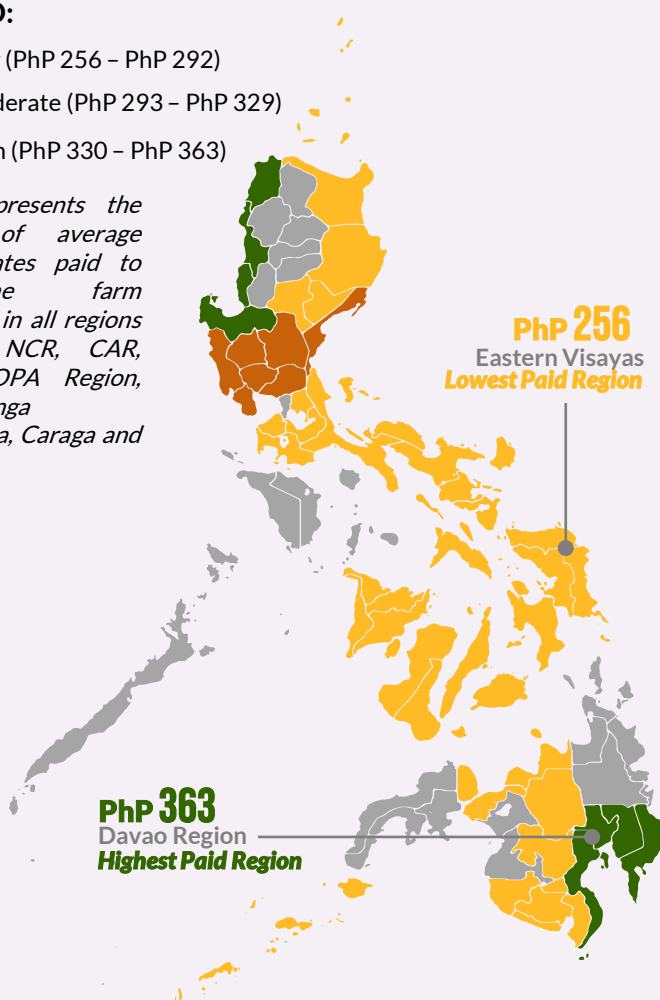

WAGE RATES in SUGARCANE FARMS

as of OCTOBER 2019
Control No. MAS05-IG-04-30102019

Daily Nominal Wage Rates (Man Labor Only)

In 2018,
sugarcane workers
received
an average
pay of **PhP 273**
per day

**A day of work is equivalent to eight (8) hours.*

PhP 276

PhP 256

PhP 20 Male-Female
Wage Rate Differential

Regional Wage Rates (Man Labor Only)

LEGEND:

- Low (PhP 256 – PhP 292)
- Moderate (PhP 293 – PhP 329)
- High (PhP 330 – PhP 363)

This represents the range of average wage rates paid to sugarcane farm workers in all regions except NCR, CAR, MIMAROPA Region, Zamboanga Peninsula, Caraga and ARMM.

Highest Paid Farm Activities

PLOWING using
man and machine labor
with an average wage rate at

PhP 2,957
per day

HARROWING using
man and machine labor
with an average wage rate at

PhP 2,714
per day

HAULING using
man and machine labor
with an average wage rate at