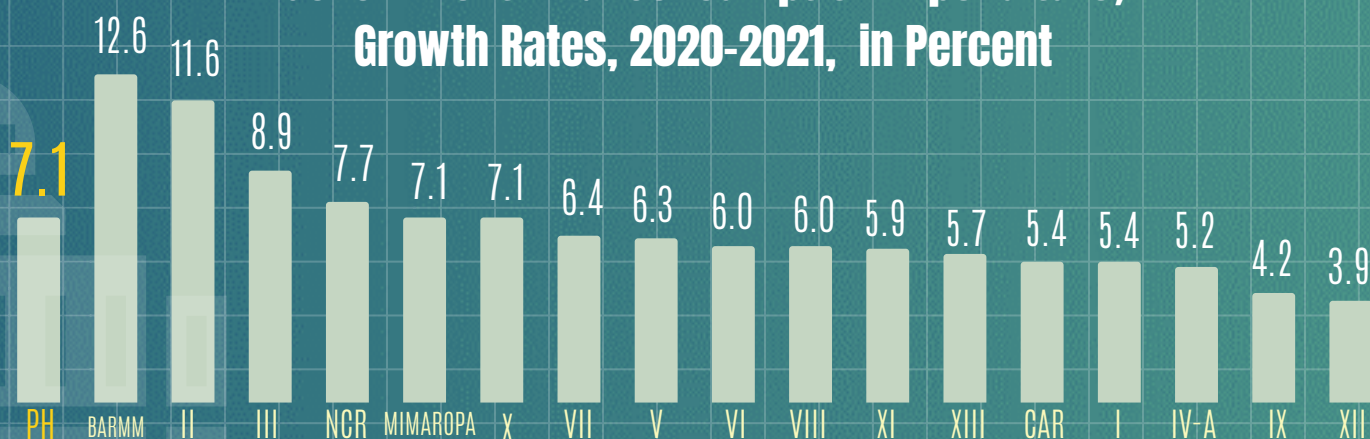

Per Capita Household Final Consumption Expenditure, 2021, in Thousand Php

Government Final Consumption Expenditure, Growth Rates, 2020-2021, in Percent

Gross Capital Formation, Growth Rates, 2020-2021, in Percent