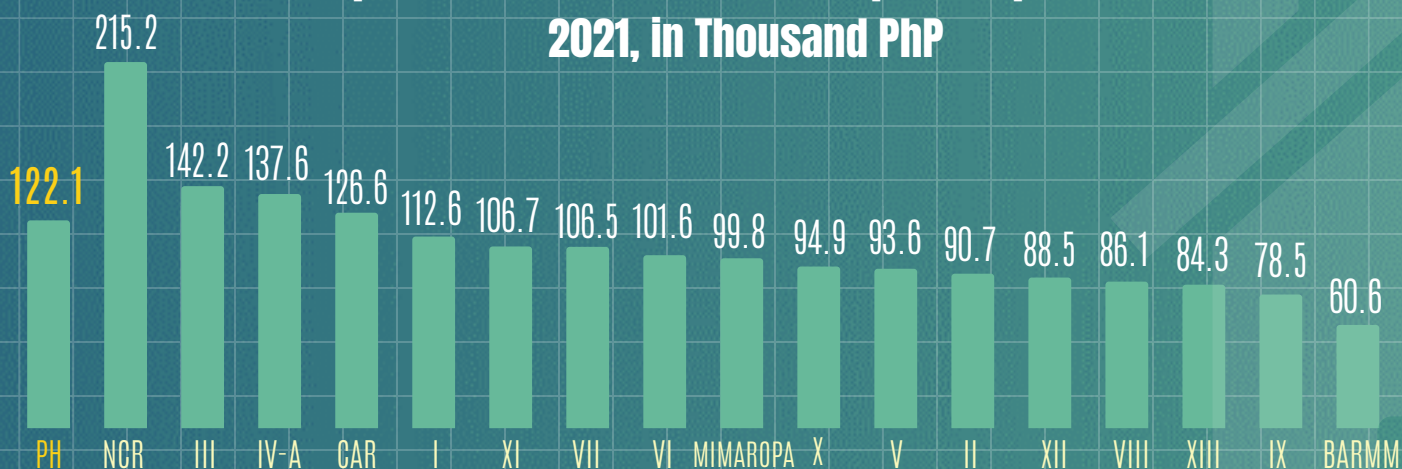

Per Capita Household Final Consumption Expenditure, 2021, in Thousand Php

Government Final Consumption Expenditure, Growth Rates, 2020-2021, in Percent

Gross Capital Formation, Growth Rates, 2020-2021, in Percent