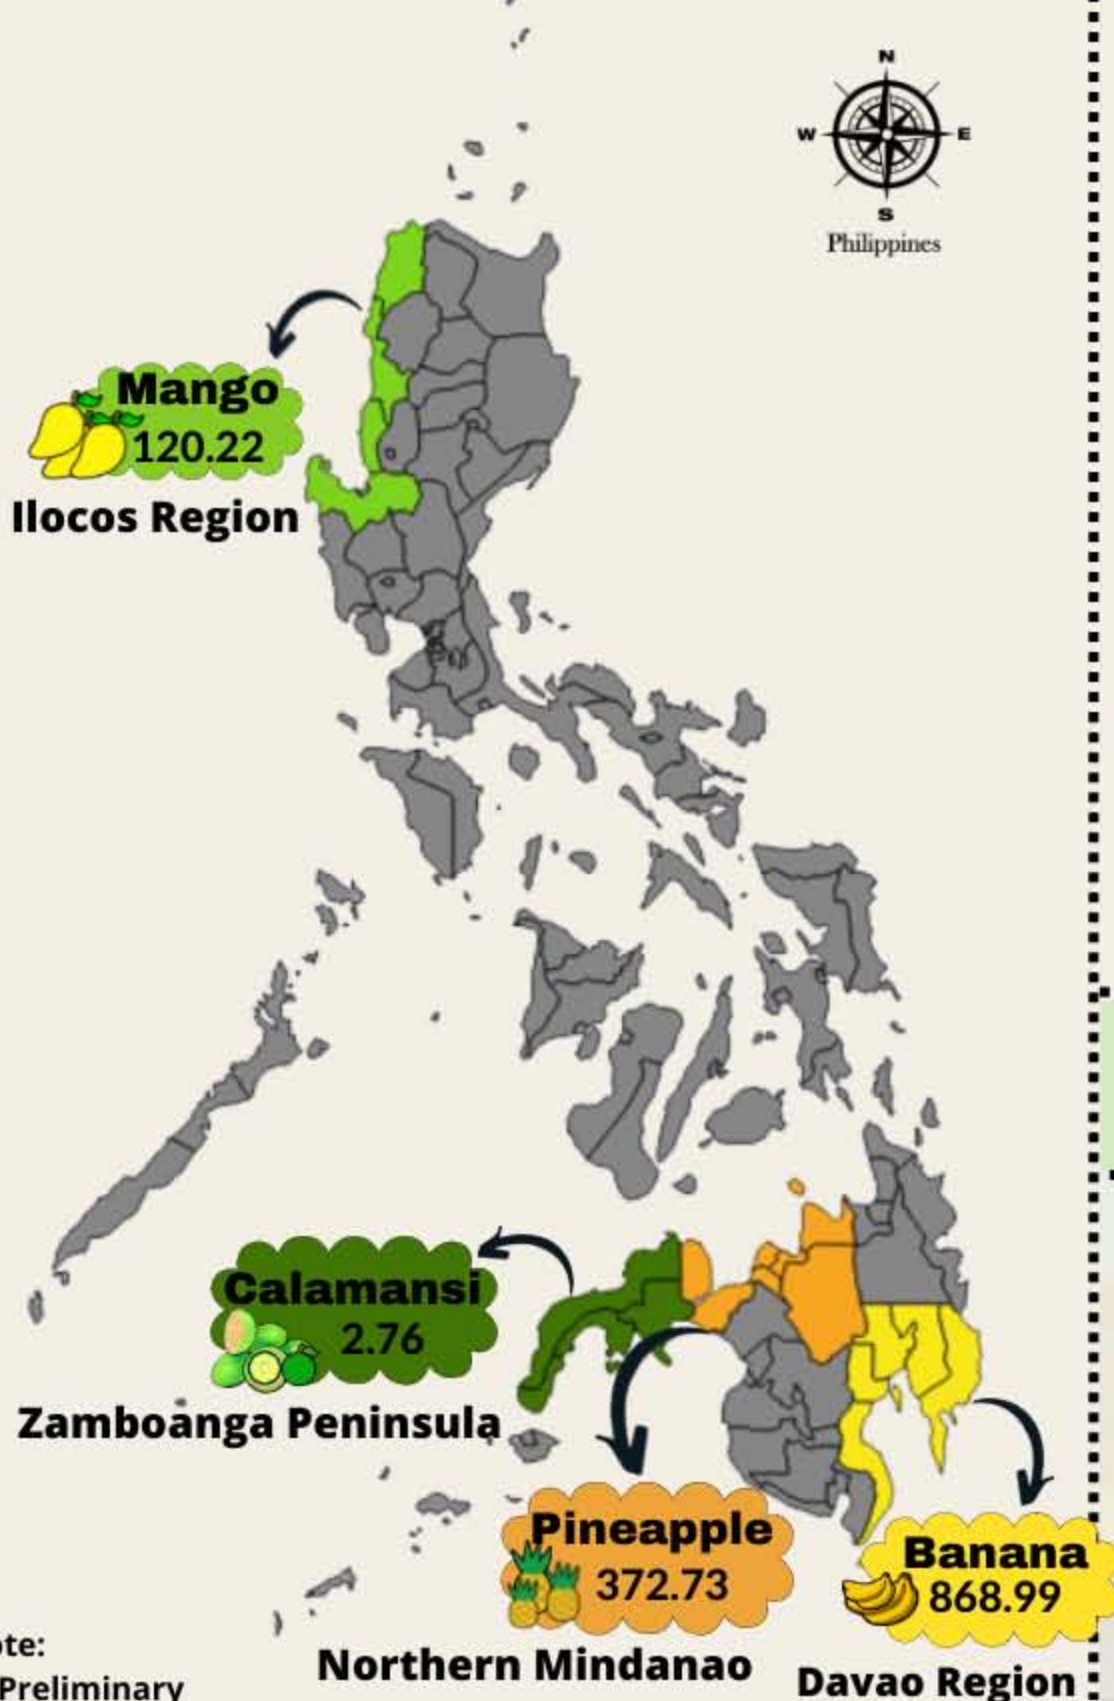

MAJOR FRUIT CROPS

Volume of Production (in thousand metric tons) APRIL TO JUNE, 2022^P

Banana
2,267.46 0.4% ↑

Mango
535.43 -3.8% ↓

Calamansi
13.69 2.3% ↑

Pineapple
734.31 -1.4% ↓

Top Producing Regions by Crop (in thousand metric tons) APRIL TO JUNE, 2022^P