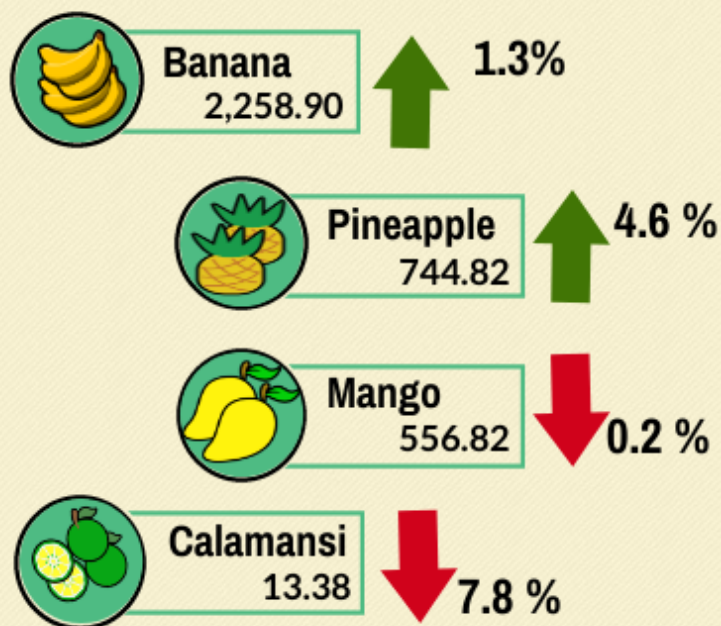

CROPS STATISTICS IN THE PHILIPPINES

FRUIT CROPS

Volume of Production (in thousand metric tons) April to June, 2021^P

Top Producing Regions by Crop (in thousand metric tons) April to June, 2021^P

Area Planted/Harvested (in thousand hectares) January to June, 2021^P