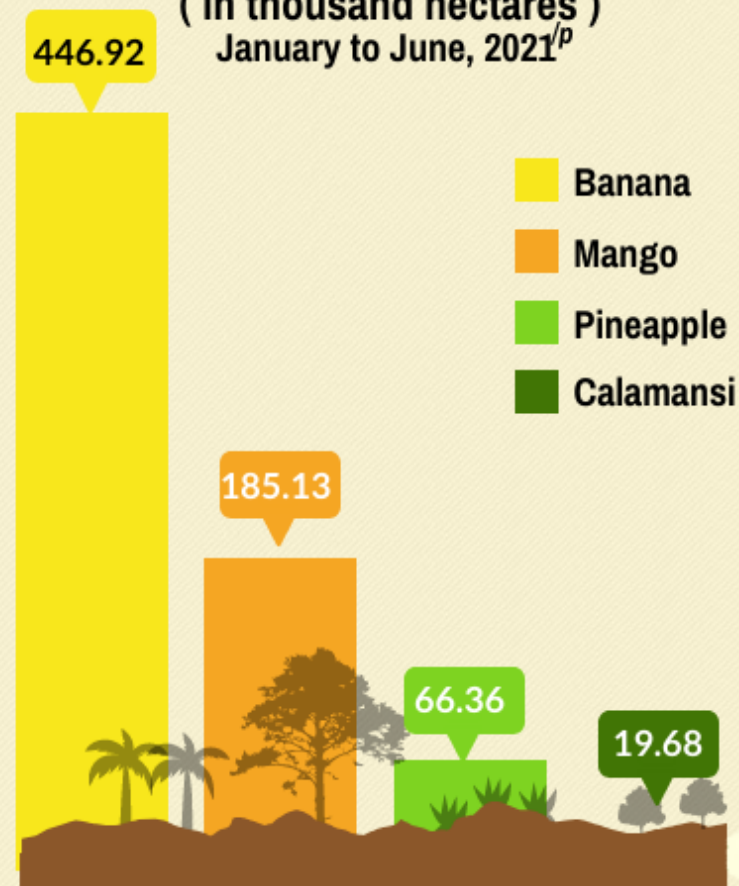

CROPS STATISTICS IN THE PHILIPPINES

FRUIT CROPS

Volume of Production (in thousand metric tons) April to June, 2021^P

Top Producing Regions by Crop (in thousand metric tons) April to June, 2021^P

Area Planted/Harvested (in thousand hectares) January to June, 2021^P

Number of Bearing Trees/Hills (in million trees/hills) January to June, 2021^P

/P - Preliminary