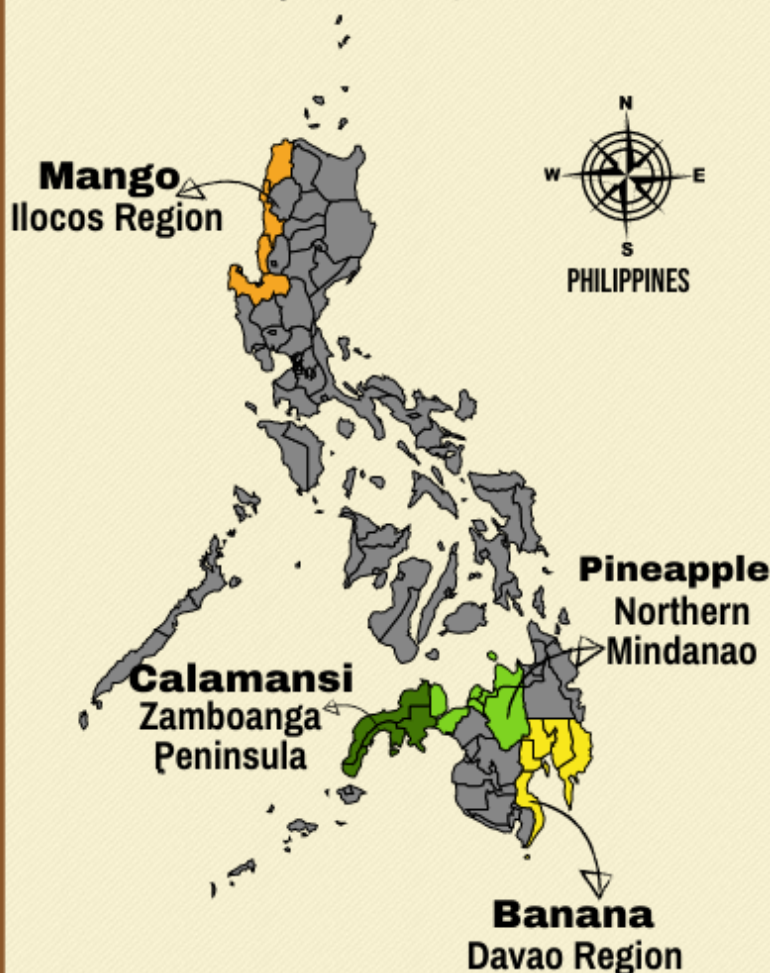

CROPS STATISTICS IN THE PHILIPPINES

FRUIT CROPS

Volume of Production (in thousand metric tons) April to June, 2021^P

Top Producing Regions by Crop (in thousand metric tons) April to June, 2021^P

Area Planted/Harvested (in thousand hectares) January to June, 2021^P