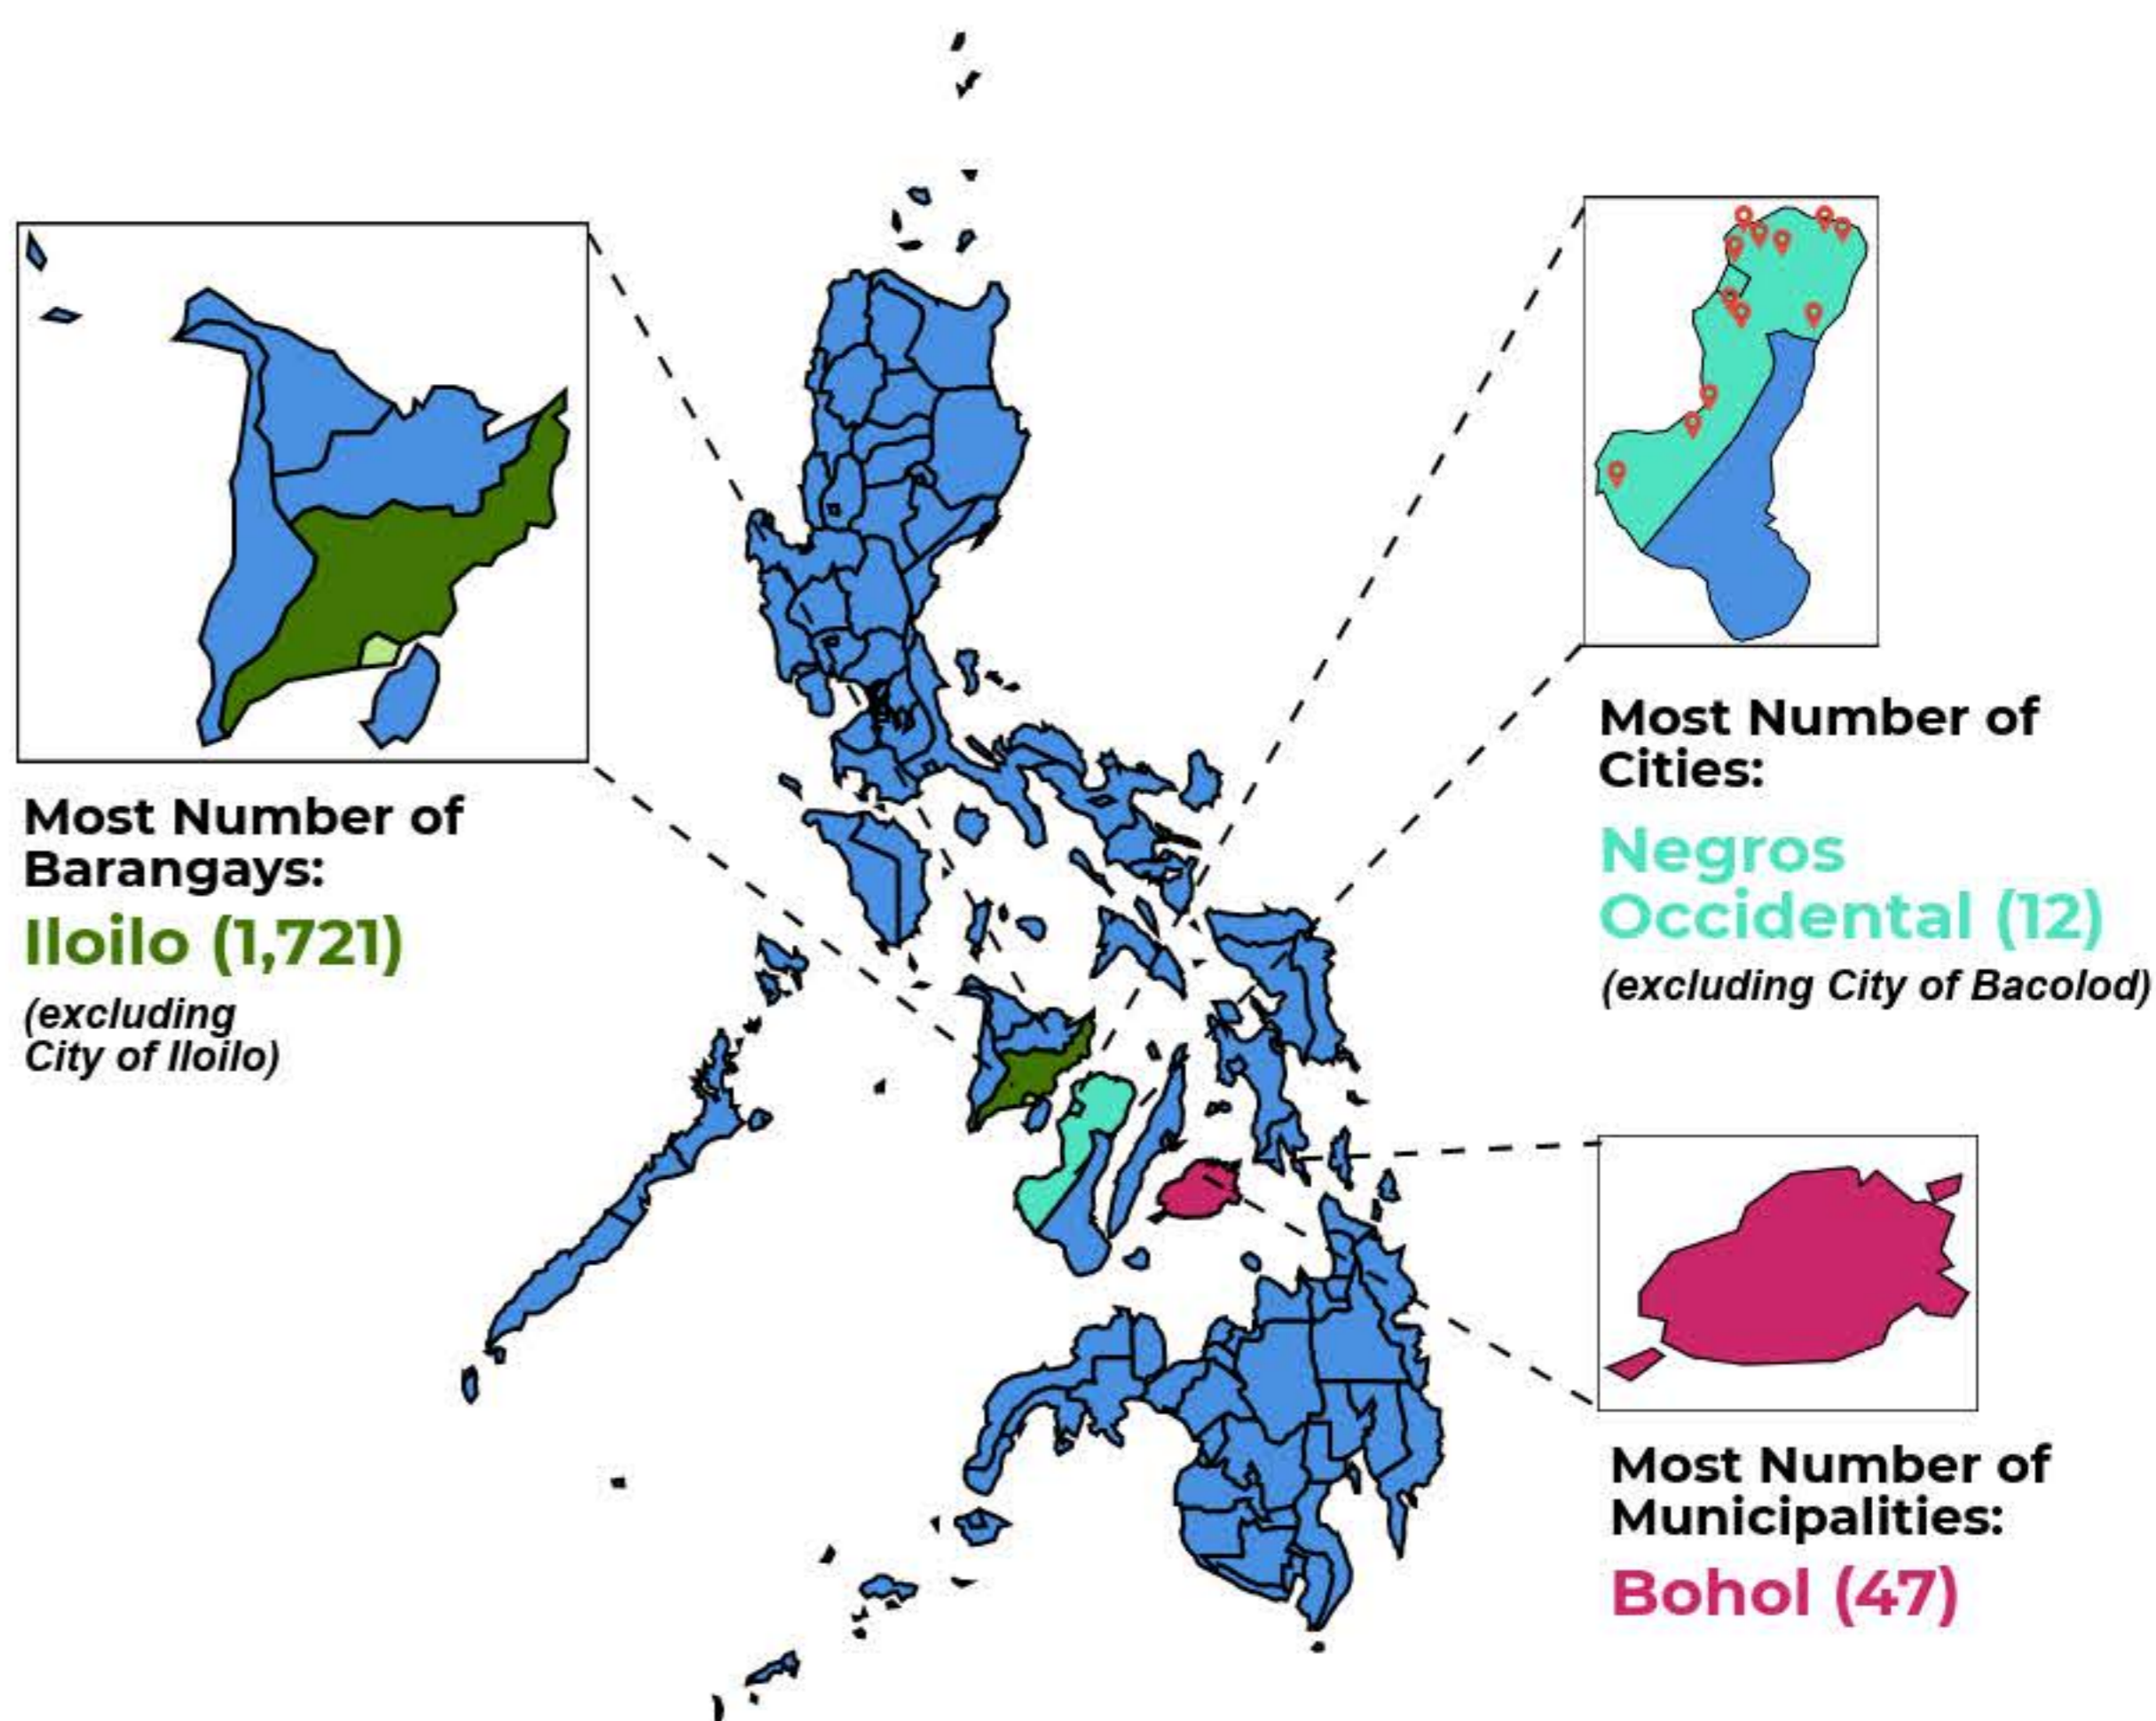

Facts and Figures

Philippine Standard Geographic Code (PSGC) - as of 31 March 2018

Geographical-Political Units

Geographic Level	Number
Region	17
Province	81
City	145
• Highly Urbanized City	33
• Independent Component City	5
• Component City	107
Municipality	1,489
Barangay	42,044

Provinces with Most Number of Geographical-Political Units

Cities with Same Names

Distribution of Barangays per Major Island Group

Popular Barangay Names

Name	No. of Bgys
Poblacion	1,468
San Isidro	358
San Jose	292
San Roque	240
San Vicente	233