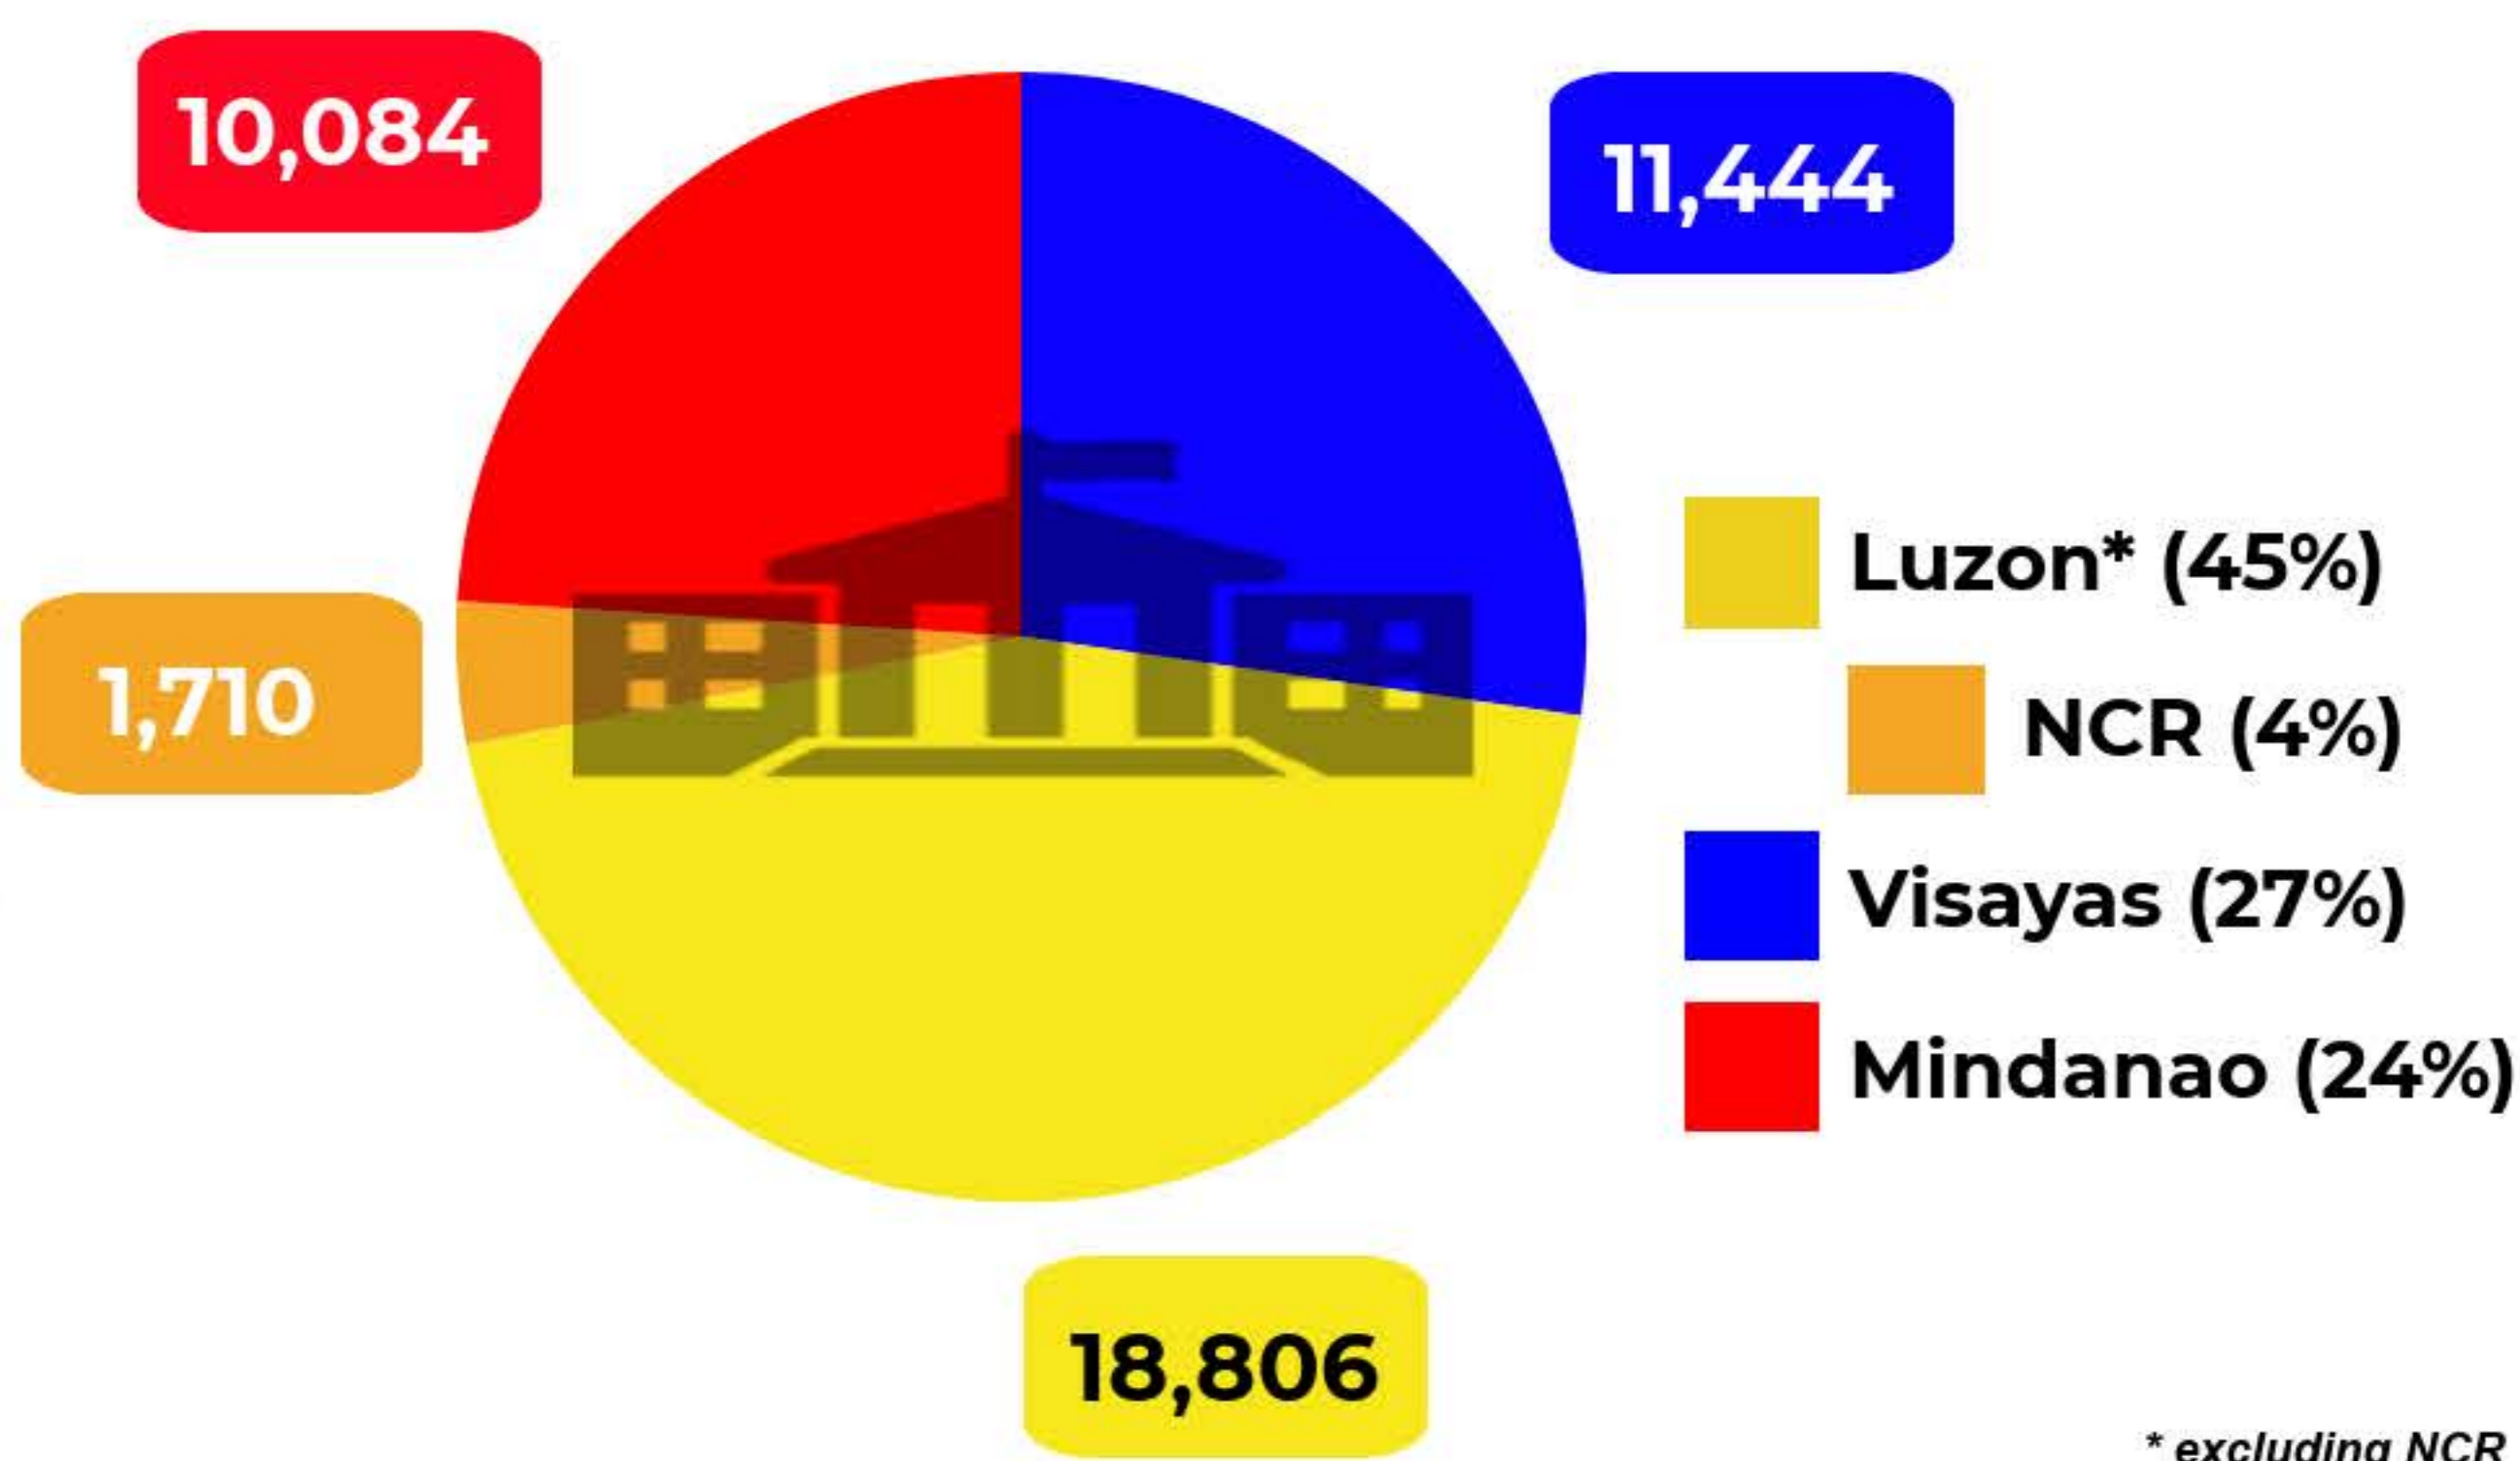

Facts and Figures

Philippine Standard Geographic Code (PSGC) - as of 31 March 2018

Geographical-Political Units

Geographic Level	Number
Region	17
Province	81
City	145
• Highly Urbanized City	33
• Independent Component City	5
• Component City	107
Municipality	1,489
Barangay	42,044

Provinces with Most Number of Geographical-Political Units

Cities with Same Names

Distribution of Barangays per Major Island Group

Popular Barangay Names

Name	No. of Bgys
Poblacion	1,468
San Isidro	358
San Jose	292
San Roque	240
San Vicente	233