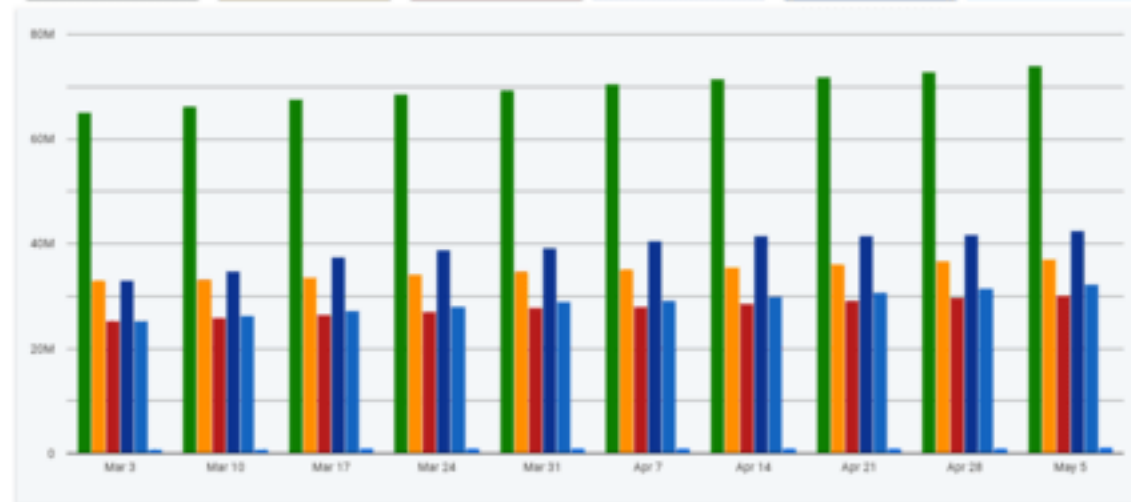

PhilID Processing and Issuance/Delivery

Progress as of
May 5, 2023

PSN Generation 73,925,756	Dispatched Cards 37,021,698	Delivered Cards 30,160,674	ePhilID Generation 42,492,879	Issued Printed ePhilIDs 32,142,314	Downloaded ePhilIDs 1,121,909
-------------------------------------	---------------------------------------	--------------------------------------	-----------------------------------------	----------------------------------------------	-----------------------------------------