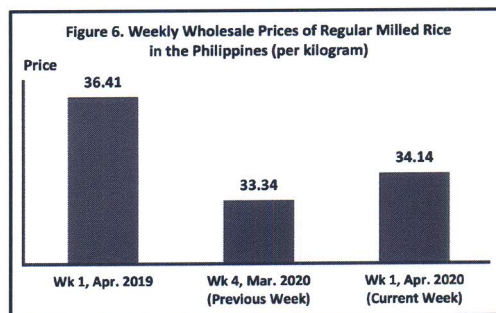

D. Wholesale and Retail Prices of Regular Milled Rice (RMR)

Wholesale price of regular milled rice is posted at P34.14/kg and its retail price is noted at P36.86/kg during the week

The average wholesale price of regular milled rice was registered at P34.14/kg this week. Its price level was at P33.34/kg in the previous week and at P36.41/kg in the same period of the previous year. (Table 1 and Figure 6)