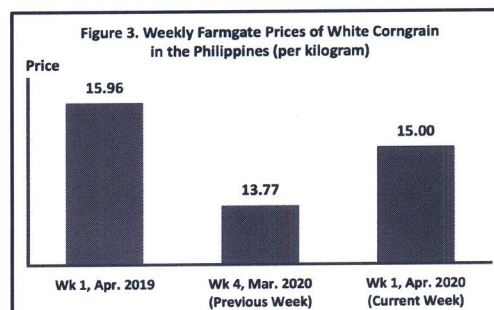

SPECIAL RELEASE

UPDATES ON PHILIPPINE PALAY, RICE AND CORN PRICES

WEEK 1 OF APRIL 2020

Date of Release: 24 April 2020

Reference No. 2020-123

A. Farmgate Price of Palay

Farmgate price of palay during the week is recorded at P17.48/kg

The average farmgate price of palay was registered at P17.48/kg during the week. Its previous week's average price level was observed at P16.69/kg, while during the same week of the previous year, its average price was posted at P18.70/kg. (Table 1 and Figure 1)

B. Farmgate Prices of Yellow and White Corngrains

Farmgate price of yellow corngrain is posted at P12.23/kg while that of white corngrain is at P15.00/kg during the week

The average farmgate price of yellow corngrain was noted at P12.23/kg during the period, while its average price level in the previous week was at P11.92/kg. In the same period of the previous year, its price level was at P14.07/kg. (Table 2 and Figure 2)

The average farmgate price of white corngrain was registered at P15.00/kg during the week, while it was at P13.77/kg in the previous week. Its price level in the same week a year ago was at P15.96/kg. (Table 2 and Figure 3)