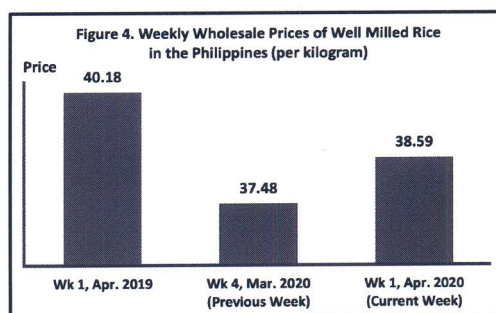

The average farmgate price of palay was registered at P17.48/kg during the week. Its previous week's average price level was observed at P16.69/kg, while during the same week of the previous year, its average price was posted at P18.70/kg. (Table 1 and Figure 1)

B. Farmgate Prices of Yellow and White Corngrains

Farmgate price of yellow corngrain is posted at P12.23/kg while that of white corngrain is at P15.00/kg during the week

The average farmgate price of yellow corngrain was noted at P12.23/kg during the period, while its average price level in the previous week was at P11.92/kg. In the same period of the previous year, its price level was at P14.07/kg. (Table 2 and Figure 2)

The average farmgate price of white corngrain was registered at P15.00/kg during the week, while it was at P13.77/kg in the previous week. Its price level in the same week a year ago was at P15.96/kg. (Table 2 and Figure 3)

C. Wholesale and Retail Prices of Well Milled Rice (WMR)

Well milled rice exhibits a wholesale price of P38.59/kg while its retail price is at P42.40/kg this week

At the wholesale trade, well milled rice posted an average price of P38.59/kg this week. In the previous week, it was seen at P37.48/kg and in the same period of the previous year, it was recorded at P40.18/kg. (Table 1 and Figure 4)