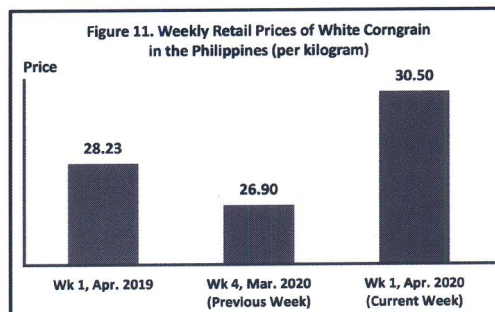

Rosalinda P. Bautista
ROSALINDA P. BAUTISTA
Assistant Secretary
Deputy National Statistician
Sectoral Statistics Office