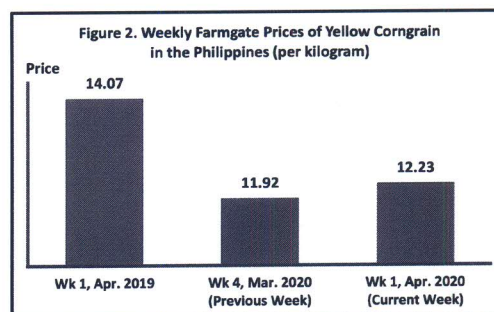

SPECIAL RELEASE

UPDATES ON PHILIPPINE PALAY, RICE AND CORN PRICES

WEEK 1 OF APRIL 2020

Date of Release: 24 April 2020

Reference No. 2020-123

A. Farmgate Price of Palay

Farmgate price of palay during the week is recorded at P17.48/kg

The average farmgate price of palay was registered at P17.48/kg during the week. Its previous week's average price level was observed at P16.69/kg, while during the same week of the previous year, its average price was posted at P18.70/kg. (Table 1 and Figure 1)

B. Farmgate Prices of Yellow and White Corngrains

Farmgate price of yellow corngrain is posted at P12.23/kg while that of white corngrain is at P15.00/kg during the week

The average farmgate price of yellow corngrain was noted at P12.23/kg during the period, while its average price level in the previous week was at P11.92/kg. In the same period of the previous year, its price level was at P14.07/kg. (Table 2 and Figure 2)

The average farmgate price of white corngrain was registered at P15.00/kg during the week, while it was at P13.77/kg in the previous week. Its price level in the same week a year ago was at P15.96/kg. (Table 2 and Figure 3)