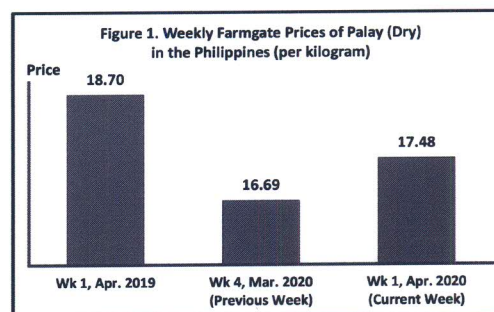

SPECIAL RELEASE

UPDATES ON PHILIPPINE PALAY, RICE AND CORN PRICES

WEEK 1 OF APRIL 2020

Date of Release: 24 April 2020

Reference No. 2020-123

A. Farmgate Price of Palay

Farmgate price of palay during the week is recorded at P17.48/kg

The average farmgate price of palay was registered at P17.48/kg during the week. Its previous week's average price level was observed at P16.69/kg, while during the same week of the previous year, its average price was posted at P18.70/kg. (Table 1 and Figure 1)

B. Farmgate Prices of Yellow and White Corngrains

Farmgate price of yellow corngrain is posted at P12.23/kg while that of white corngrain is at P15.00/kg during the week

The average farmgate price of yellow corngrain was noted at P12.23/kg during the period, while its average price level in the previous week was at P11.92/kg. In the same period of the previous year, its price level was at P14.07/kg. (Table 2 and Figure 2)