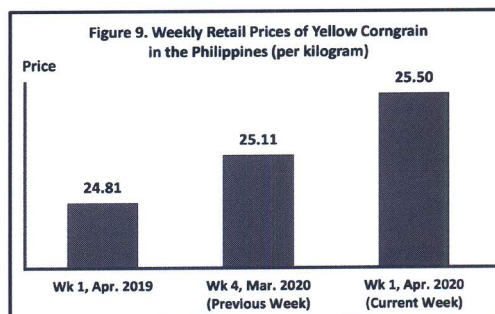

F. Wholesale and Retail Prices of White Corngrain

Wholesale and retail trades of a kilogram of white corngrain correspondingly register prices of P25.00 and P30.50 during the period

At the wholesale trade, white corngrain exhibited an average price of P25.00/kg this week. In the previous week, it was noted at P16.33/kg. During the same period of the previous year, its price level was recorded at P20.23/kg. (Table 2 and Figure 10)