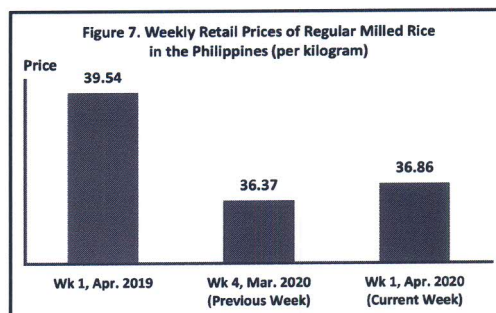

The average retail price of regular milled rice was recorded at P36.86/kg this week. In the previous week, its price level was noted at P36.37/kg and in the same week of the previous year, it was seen at P39.54/kg. (Table 1 and Figure 7)