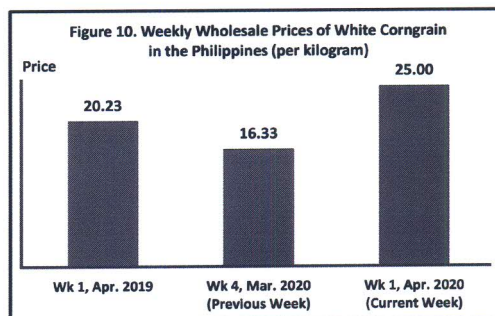

On the average, retail price of white corngrain was observed at P30.50/kg during the week. It was at 26.90/kg in the previous week. Meanwhile, it had a price level of P28.23/kg in the same week a year ago. (Table 2 and Figure 11)