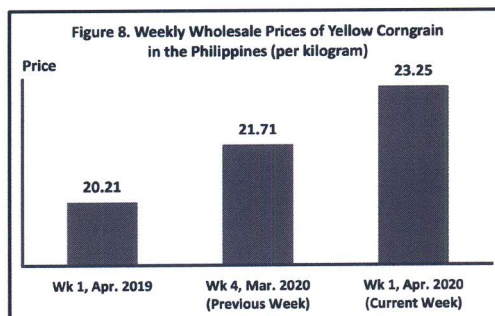

E. Wholesale and Retail Prices of Yellow Corngrain

Wholesale and retail prices of yellow corngrain are recorded at P23.25/kg and P25.50/kg, respectively this week

At the wholesale trade, the average price of yellow corngrain was registered at P23.25/kg this week. On the other hand, it recorded a price level of P21.71/kg in the previous week. In the same week of the previous year, its price level was noted at P20.21/kg. (Table 2 and Figure 8)

The average retail price of yellow corngrain was observed at P25.50/kg during the week. It was posted at P25.11/kg in the previous week, while it was at P24.81/kg in the same period of the previous year. (Table 2 and Figure 9)