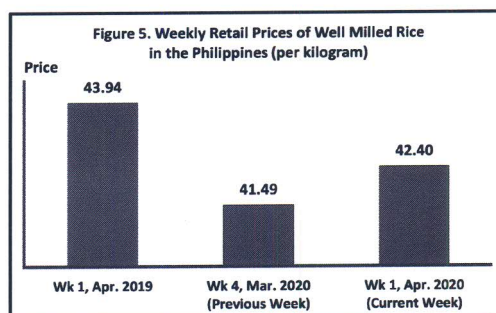

B. Farmgate Prices of Yellow and White Corngrains

Farmgate price of yellow corngrain is posted at P12.23/kg while that of white corngrain is at P15.00/kg during the week

The average farmgate price of yellow corngrain was noted at P12.23/kg during the period, while its average price level in the previous week was at P11.92/kg. In the same period of the previous year, its price level was at P14.07/kg. (Table 2 and Figure 2)

The average farmgate price of white corngrain was registered at P15.00/kg during the week, while it was at P13.77/kg in the previous week. Its price level in the same week a year ago was at P15.96/kg. (Table 2 and Figure 3)

C. Wholesale and Retail Prices of Well Milled Rice (WMR)

Well milled rice exhibits a wholesale price of P38.59/kg while its retail price is at P42.40/kg this week

At the wholesale trade, well milled rice posted an average price of P38.59/kg this week. In the previous week, it was seen at P37.48/kg and in the same period of the previous year, it was recorded at P40.18/kg. (Table 1 and Figure 4)

The average retail price of well milled rice was registered at P42.40/kg during the week. It was observed at 41.49/kg in the previous week and P43.94/kg in the same week of the previous year. (Table 1 and Figure 5)