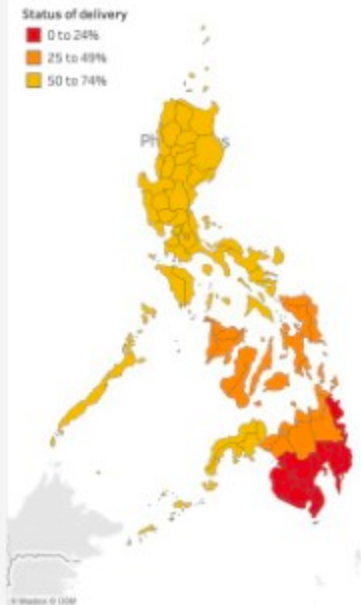

Figure 2: Status of delivery⁴

Status of delivery

0 to 24%

25 to 49%

50 to 74%