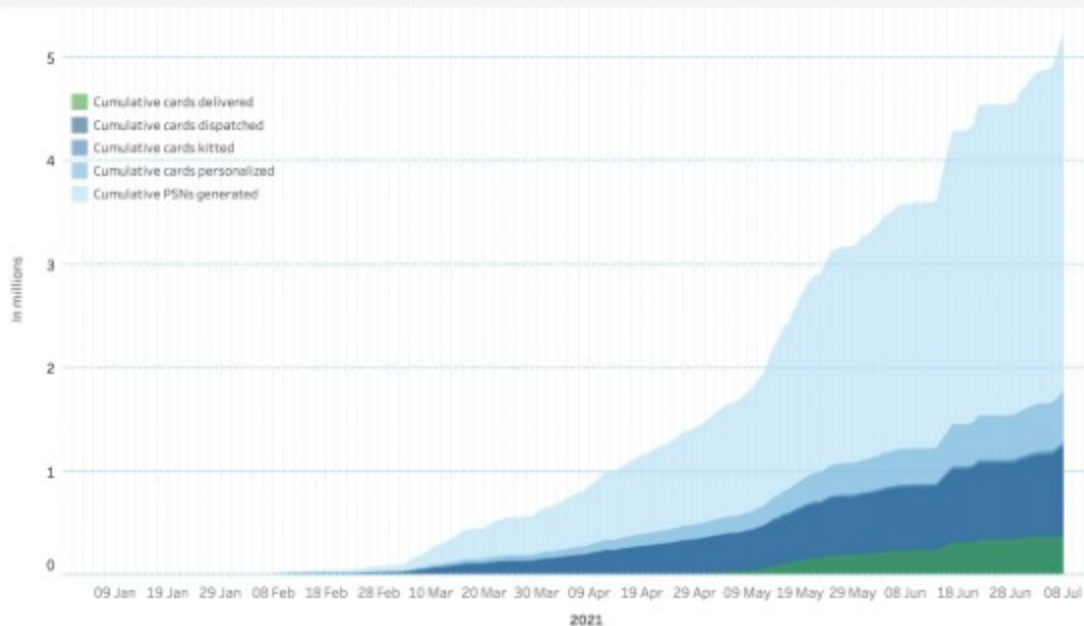

5,221,326

PhilSys numbers generated

10.4%

of SOM Target for 2021

1,767,671

PhilID cards personalized

33.9%

of generated PSNs

1,272,825

PhilID cards kitted

72.0%

of personalized cards

1,237,297

PhilID cards dispatched

97.2%

of kitted cards

365,894

PhilID cards delivered⁵

29.6%

of dispatched cards²

2.1%

of cumulative Step 3 registration¹

7/8/2021

Figure 1. Cumulative Step 3 registration¹