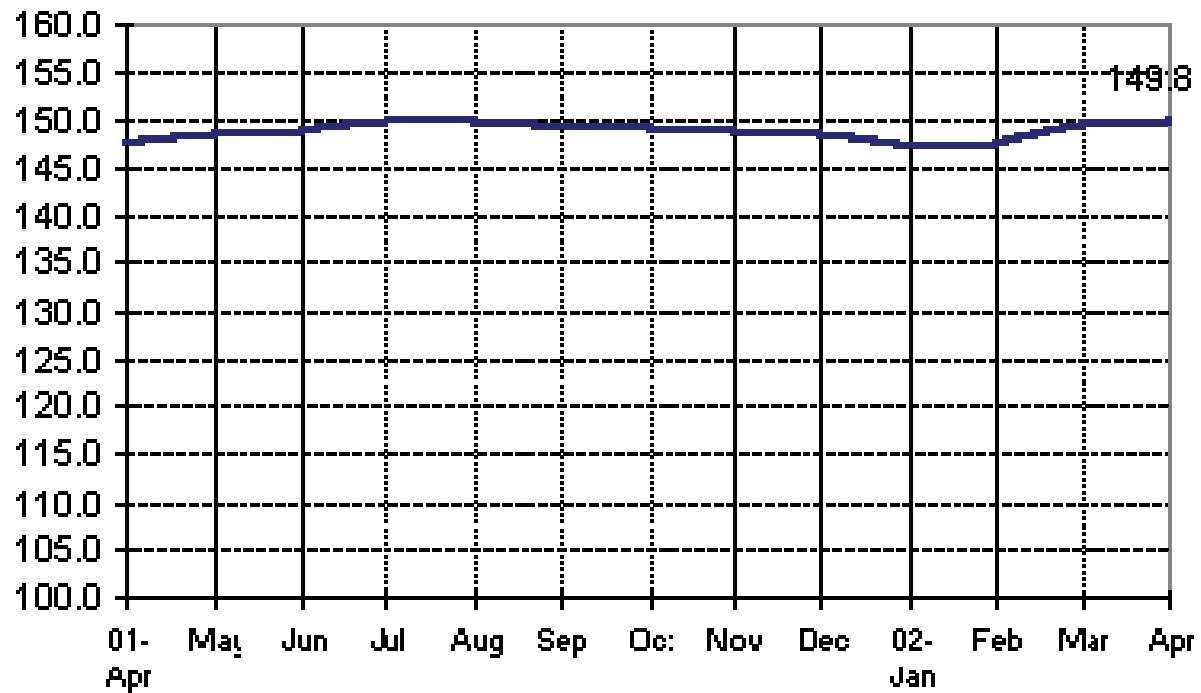

**Fig 1a. Seasonally Adjusted CPI of FBT in NCR  
April 2001 to April 2002**

**Fig 1b. Seasonally Adjusted CPI of FBT in AONCR  
April 2001 to April 2002**

**Fig 2a. Month-on-Month Change of Seasonally Adjusted CPI of FBT in NCR : April 2001 to April 2002**

**Fig 2b. Month-on-Month Change of Seasonally Adjusted CPI of FBT in AONCR : April 2001 to April 2002**

**Fig 3a. Seasonally Adjusted CPI of Non-FBT in NCR  
April 2001 to April 2002**

**Fig 3b. Seasonally Adjusted CPI of Non-FBT in AONCR**  
**April 2001 to April 2002**