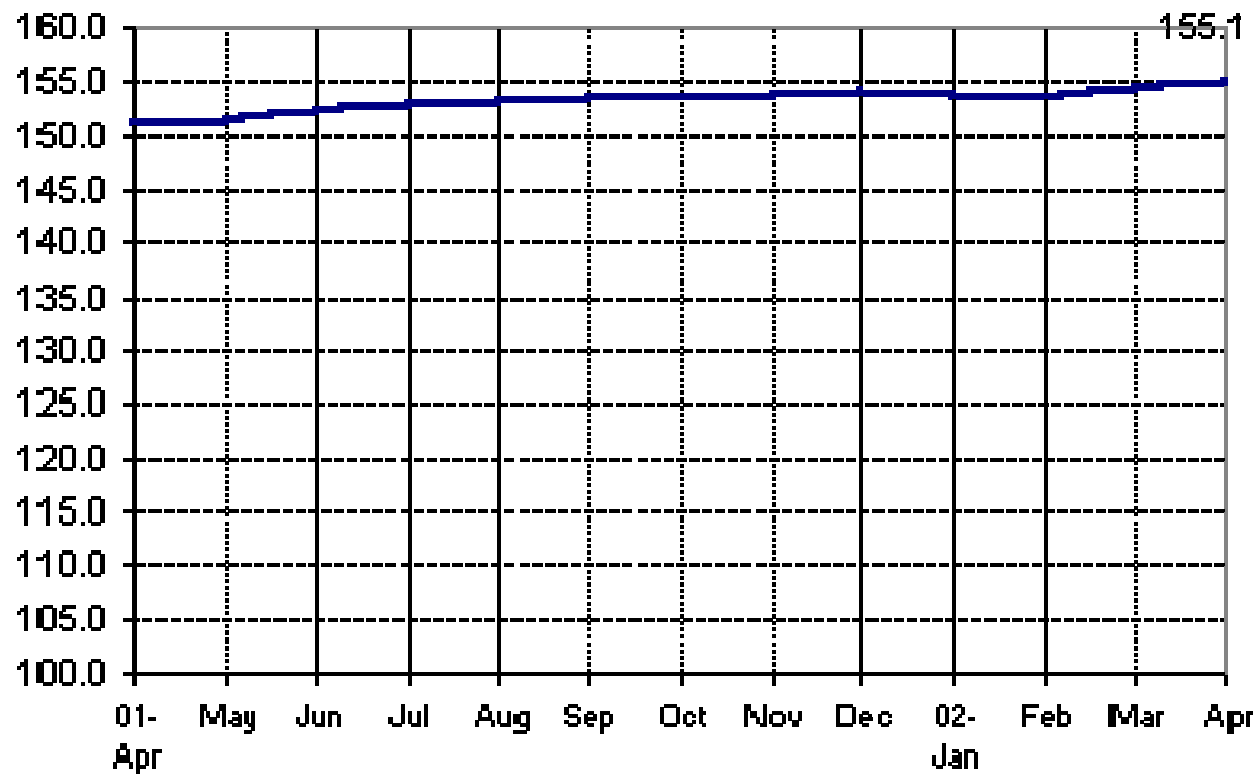

**Fig 1a. Seasonally Adjusted CPI of FBT in NCR  
April 2001 to April 2002**

**Fig 1b. Seasonally Adjusted CPI of FBT in AONCR  
April 2001 to April 2002**

**Fig 2a. Month-on-Month Change of Seasonally Adjusted CPI of FBT in NCR : April 2001 to April 2002**

**Fig 2b. Month-on-Month Change of Seasonally Adjusted CPI of FBT in AONCR : April 2001 to April 2002**

**Fig 3a. Seasonally Adjusted CPI of Non-FBT in NCR  
April 2001 to April 2002**

**Fig 3b. Seasonally Adjusted CPI of Non-FBT in AONCR**  
**April 2001 to April 2002**