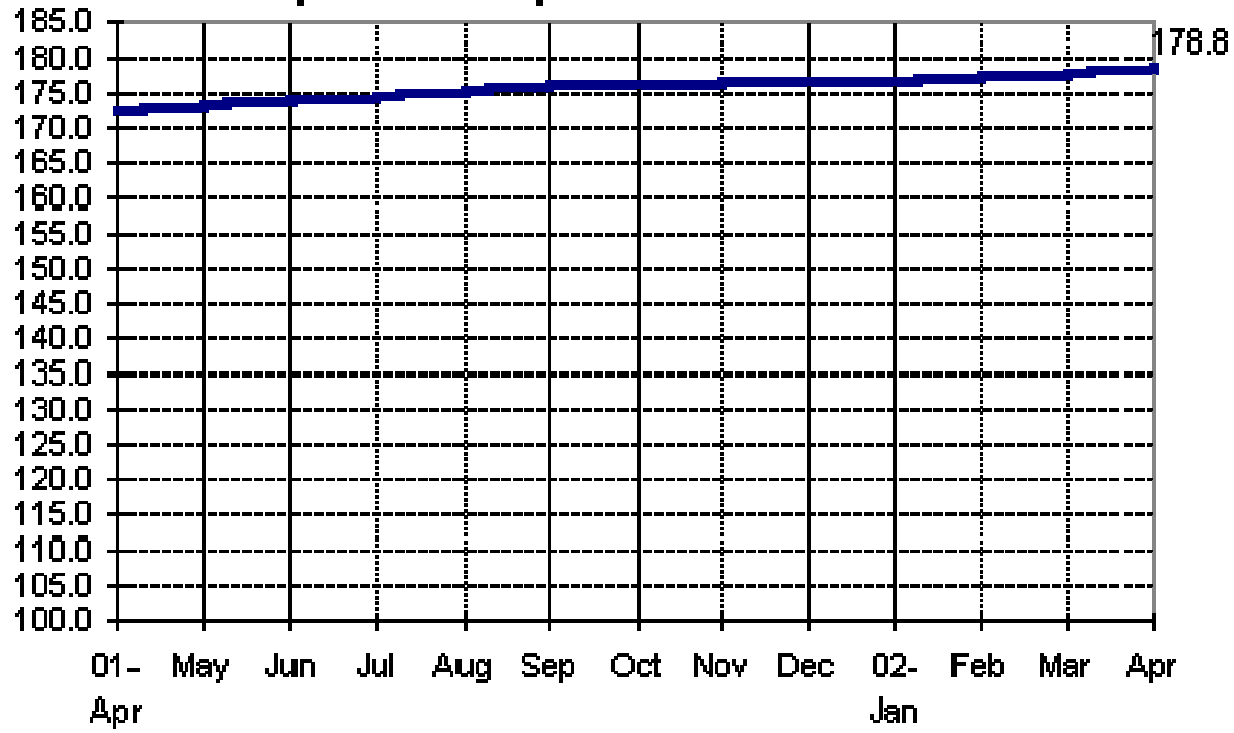

**Fig 1a. Seasonally Adjusted CPI of FBT in NCR  
April 2001 to April 2002**

**Fig 1b. Seasonally Adjusted CPI of FBT in AONCR  
April 2001 to April 2002**

**Fig 2a. Month-on-Month Change of Seasonally Adjusted CPI of FBT in NCR : April 2001 to April 2002**

**Fig 2b. Month-on-Month Change of Seasonally Adjusted CPI of FBT in AONCR : April 2001 to April 2002**

**Fig 3a. Seasonally Adjusted CPI of Non-FBT in NCR  
April 2001 to April 2002**

**Fig 3b. Seasonally Adjusted CPI of Non-FBT in AONCR**  
**April 2001 to April 2002**