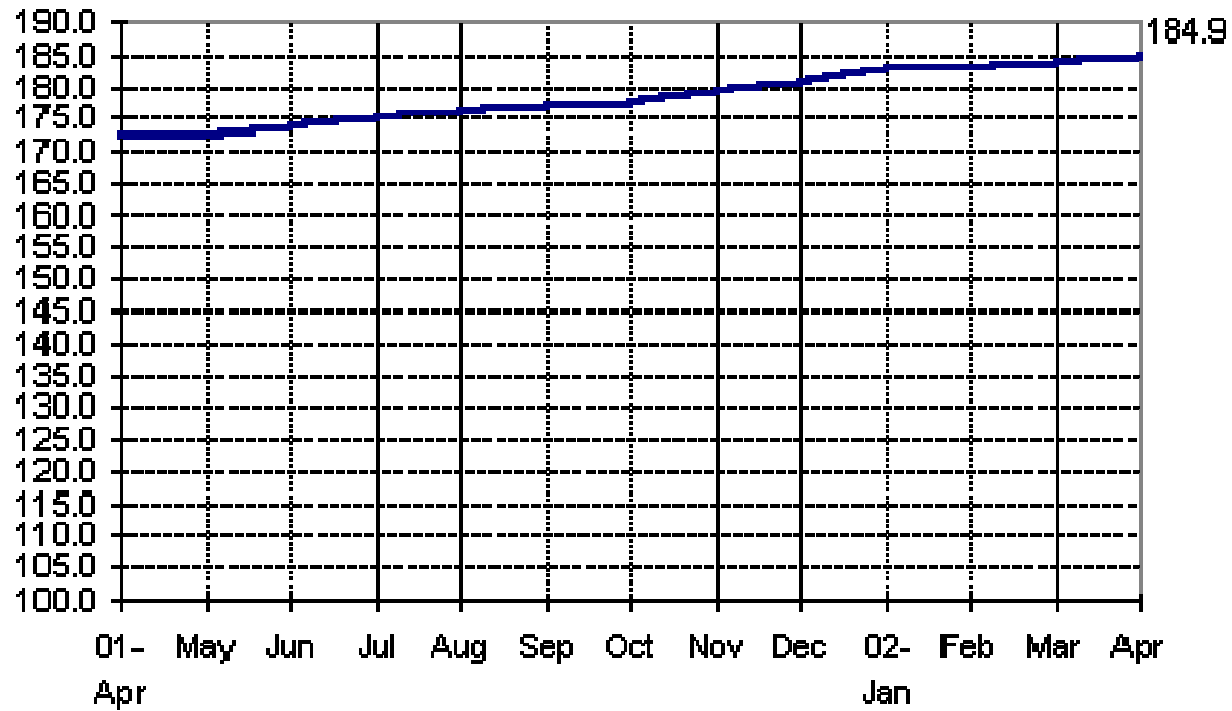

**Fig 1a. Seasonally Adjusted CPI of FBT in NCR  
April 2001 to April 2002**

**Fig 1b. Seasonally Adjusted CPI of FBT in AONCR  
April 2001 to April 2002**

**Fig 2a. Month-on-Month Change of Seasonally Adjusted CPI of FBT in NCR : April 2001 to April 2002**

**Fig 2b. Month-on-Month Change of Seasonally Adjusted CPI of FBT in AONCR : April 2001 to April 2002**

**Fig 3a. Seasonally Adjusted CPI of Non-FBT in NCR  
April 2001 to April 2002**

**Fig 3b. Seasonally Adjusted CPI of Non-FBT in AONCR**  
**April 2001 to April 2002**