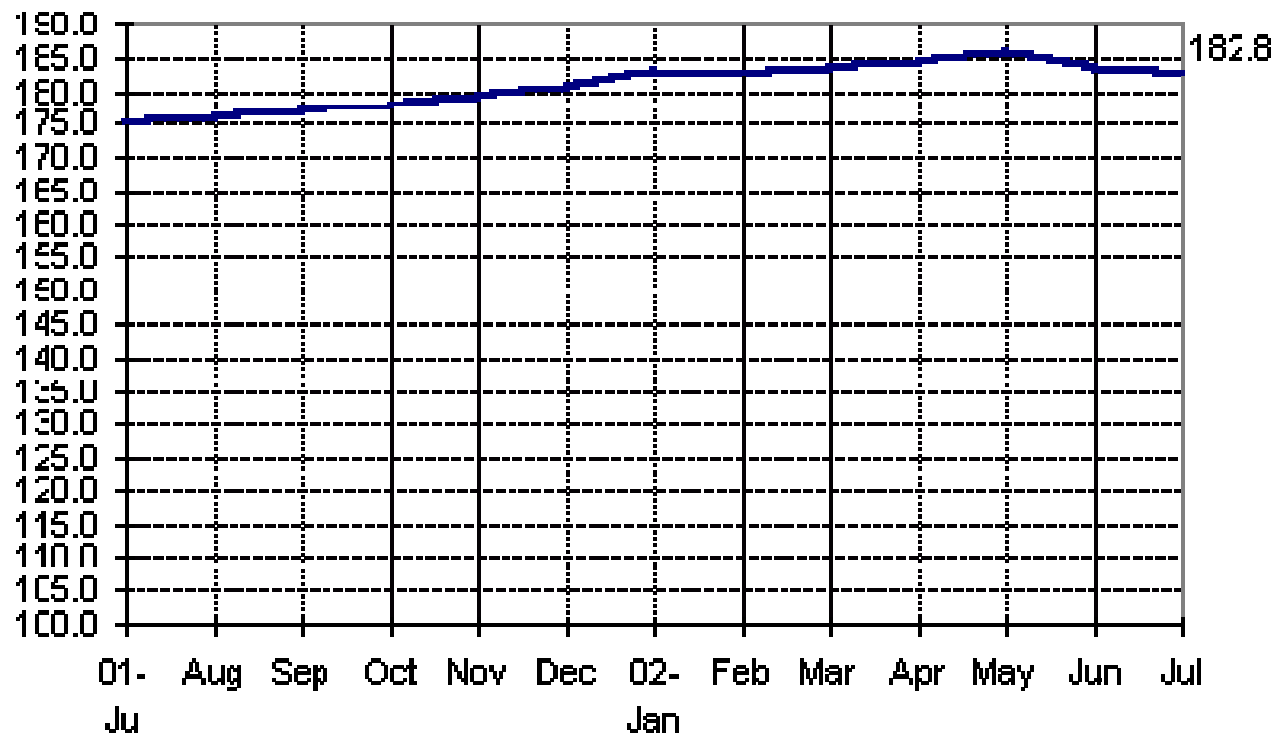

**Fig 1a. Seasonally Adjusted CPI of FBT in NCR  
July 2001 to July 2002**

**Fig 1b. Seasonally Adjusted CPI of FBT in AONCR  
July 2001 to July 2002**

**Fig 2a. Month-on-Month Change of Seasonally Adjusted CPI of FBT in NCR : July 2001 to July 2002**

**Fig 2b. Month-on-Month Change of Seasonally Adjusted CPI of FBT in AONCR : July 2001 to July 2002**

**Fig 3a. Seasonally Adjusted CPI of Non-FBT in NCR  
July 2001 to July 2002**

**Fig 3b. Seasonally Adjusted CPI of Non-FBT in AONCR  
July 2001 to July 2002**