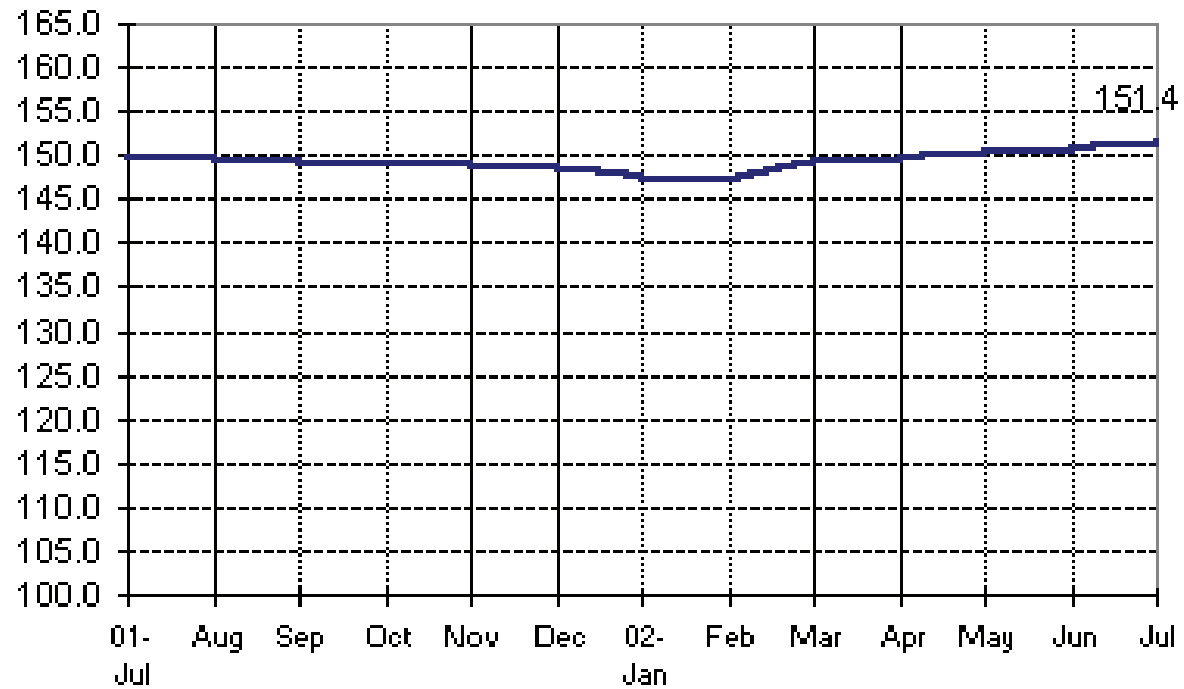

**Fig 1a. Seasonally Adjusted CPI of FBT in NCR  
July 2001 to July 2002**

**Fig 1b. Seasonally Adjusted CPI of FBT in AONCR  
July 2001 to July 2002**

**Fig 2a. Month-on-Month Change of Seasonally Adjusted CPI of FBT in NCR : July 2001 to July 2002**

**Fig 2b. Month-on-Month Change of Seasonally Adjusted CPI of FBT in AONCR : July 2001 to July 2002**

**Fig 3a. Seasonally Adjusted CPI of Non-FBT in NCR  
July 2001 to July 2002**

**Fig 3b. Seasonally Adjusted CPI of Non-FBT in AONCR  
July 2001 to July 2002**