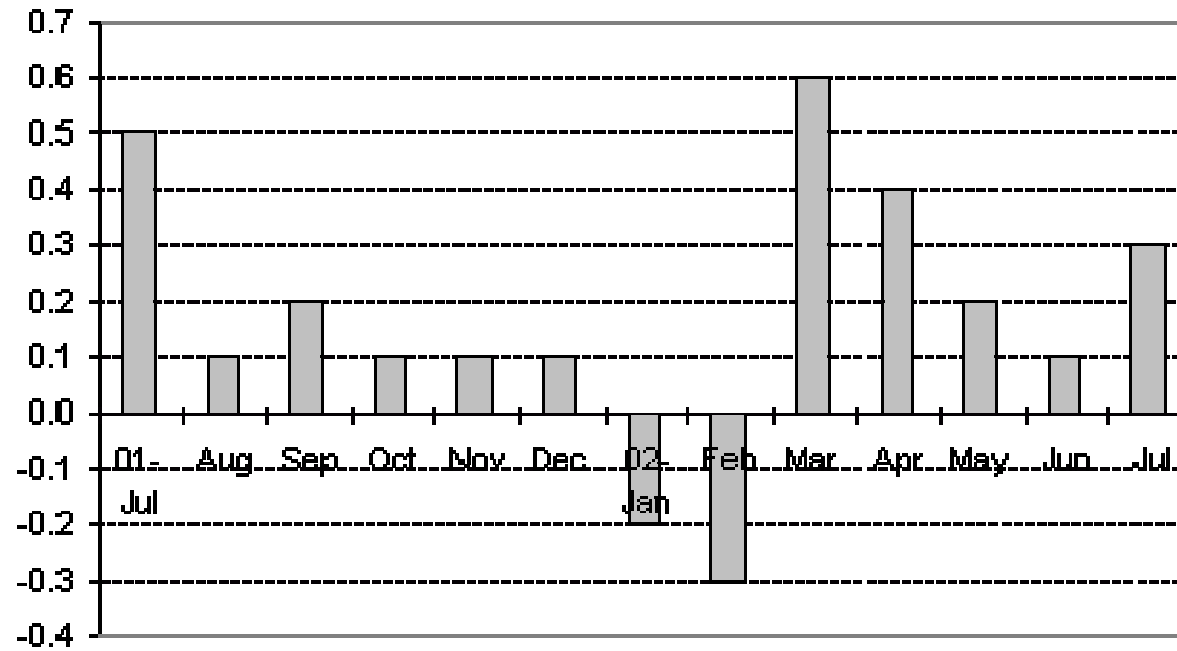

**Fig 1a. Seasonally Adjusted CPI of FBT in NCR  
July 2001 to July 2002**

**Fig 1b. Seasonally Adjusted CPI of FBT in AONCR  
July 2001 to July 2002**

**Fig 2a. Month-on-Month Change of Seasonally Adjusted CPI of FBT in NCR : July 2001 to July 2002**

**Fig 2b. Month-on-Month Change of Seasonally Adjusted CPI of FBT in AONCR : July 2001 to July 2002**

**Fig 3a. Seasonally Adjusted CPI of Non-FBT in NCR  
July 2001 to July 2002**

**Fig 3b. Seasonally Adjusted CPI of Non-FBT in AONCR  
July 2001 to July 2002**