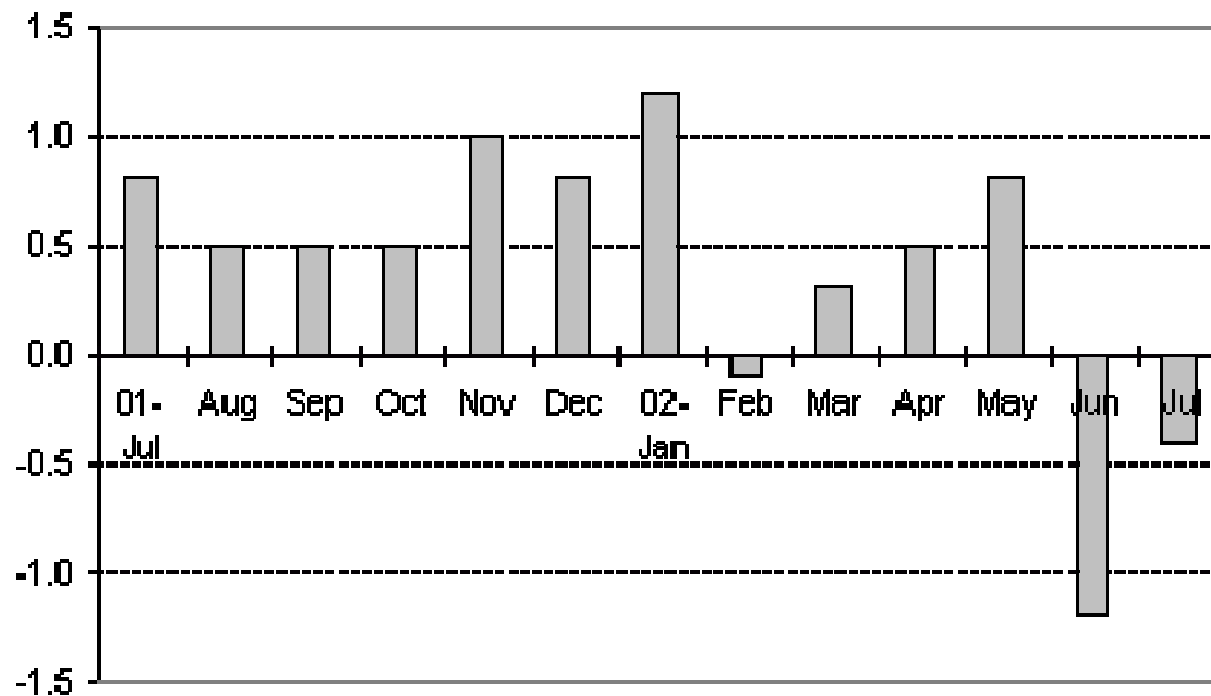

**Fig 1a. Seasonally Adjusted CPI of FBT in NCR  
July 2001 to July 2002**

**Fig 1b. Seasonally Adjusted CPI of FBT in AONCR  
July 2001 to July 2002**

**Fig 2a. Month-on-Month Change of Seasonally Adjusted CPI of FBT in NCR : July 2001 to July 2002**

**Fig 2b. Month-on-Month Change of Seasonally Adjusted CPI of FBT in AONCR : July 2001 to July 2002**

**Fig 3a. Seasonally Adjusted CPI of Non-FBT in NCR  
July 2001 to July 2002**

**Fig 3b. Seasonally Adjusted CPI of Non-FBT in AONCR  
July 2001 to July 2002**

**Fig 4a. Month-on-Month Change: Seasonally Adjusted CPI of Non-FBT in NCR : July 2001 to July 2002**

**Fig 4b. Month-on-Month Change of Seasonally Adjusted CPI of Non-FBT in AONCR: July 2001 to July 2002**