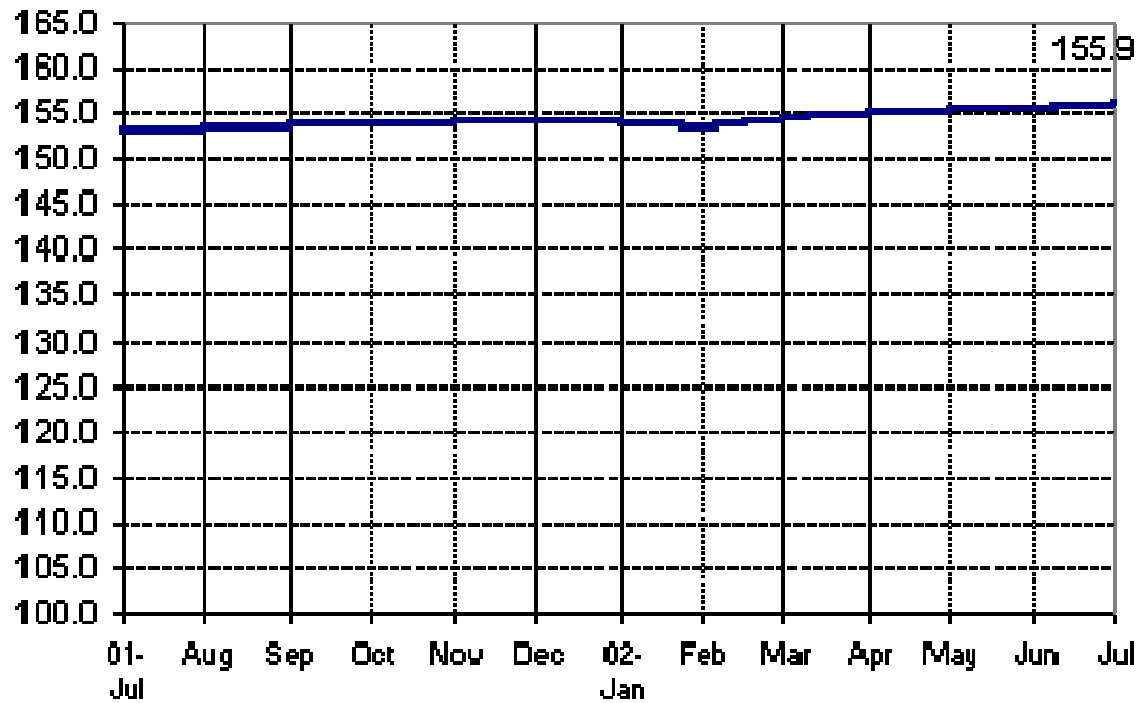

**Fig 1a. Seasonally Adjusted CPI of FBT in NCR  
July 2001 to July 2002**

**Fig 1b. Seasonally Adjusted CPI of FBT in AONCR  
July 2001 to July 2002**

**Fig 2a. Month-on-Month Change of Seasonally Adjusted CPI of FBT in NCR : July 2001 to July 2002**

**Fig 2b. Month-on-Month Change of Seasonally Adjusted CPI of FBT in AONCR : July 2001 to July 2002**

**Fig 3a. Seasonally Adjusted CPI of Non-FBT in NCR  
July 2001 to July 2002**

**Fig 3b. Seasonally Adjusted CPI of Non-FBT in AONCR  
July 2001 to July 2002**