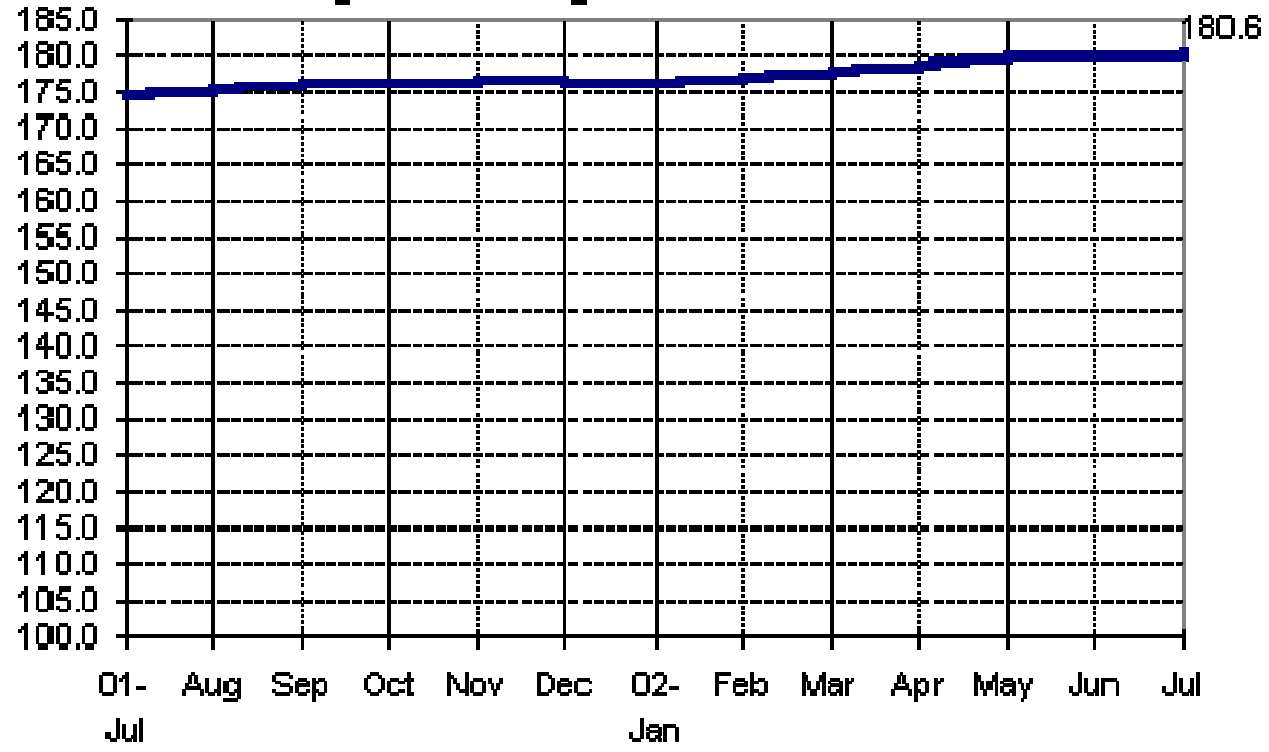

**Fig 1a. Seasonally Adjusted CPI of FBT in NCR  
July 2001 to July 2002**

**Fig 1b. Seasonally Adjusted CPI of FBT in AONCR  
July 2001 to July 2002**

**Fig 2a. Month-on-Month Change of Seasonally Adjusted CPI of FBT in NCR : July 2001 to July 2002**

**Fig 2b. Month-on-Month Change of Seasonally Adjusted CPI of FBT in AONCR : July 2001 to July 2002**

**Fig 3a. Seasonally Adjusted CPI of Non-FBT in NCR  
July 2001 to July 2002**

**Fig 3b. Seasonally Adjusted CPI of Non-FBT in AONCR  
July 2001 to July 2002**