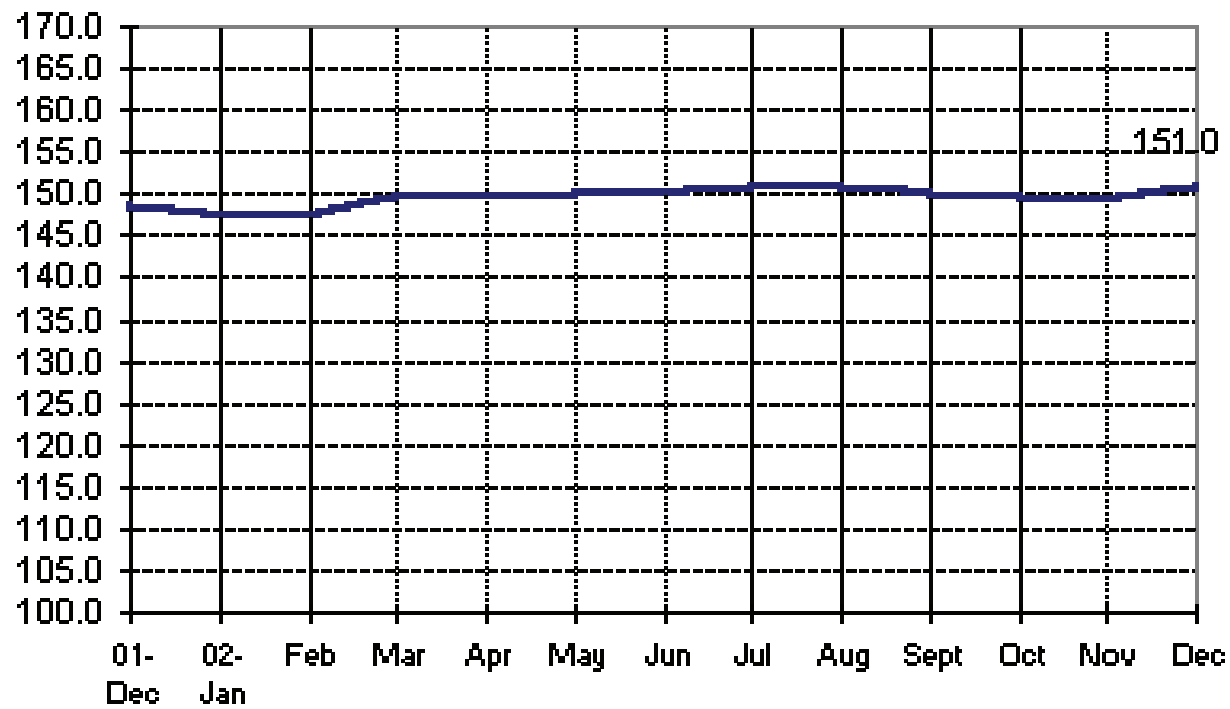

**Fig 1a. Seasonally Adjusted CPI of FBT in NCR
December 2001 to December 2002**

**Fig 1b. Seasonally Adjusted CPI of FBT in AONCR
December 2001 to December 2002**

Fig 2a. Month-on-Month Change of Seasonally Adjusted CPI of FBT in NCR : December 2001 to December 2002

Fig 2b. Month-on-Month Change of Seasonally Adjusted CPI of FBT in AONCR : December 2001 to December 2002

**Fig 3a. Seasonally Adjusted CPI of Non-FBT in NCR
December 2001 to December 2002**

**Fig 3b. Seasonally Adjusted CPI of Non-FBT in AONCR
December 2001 to December 2002**