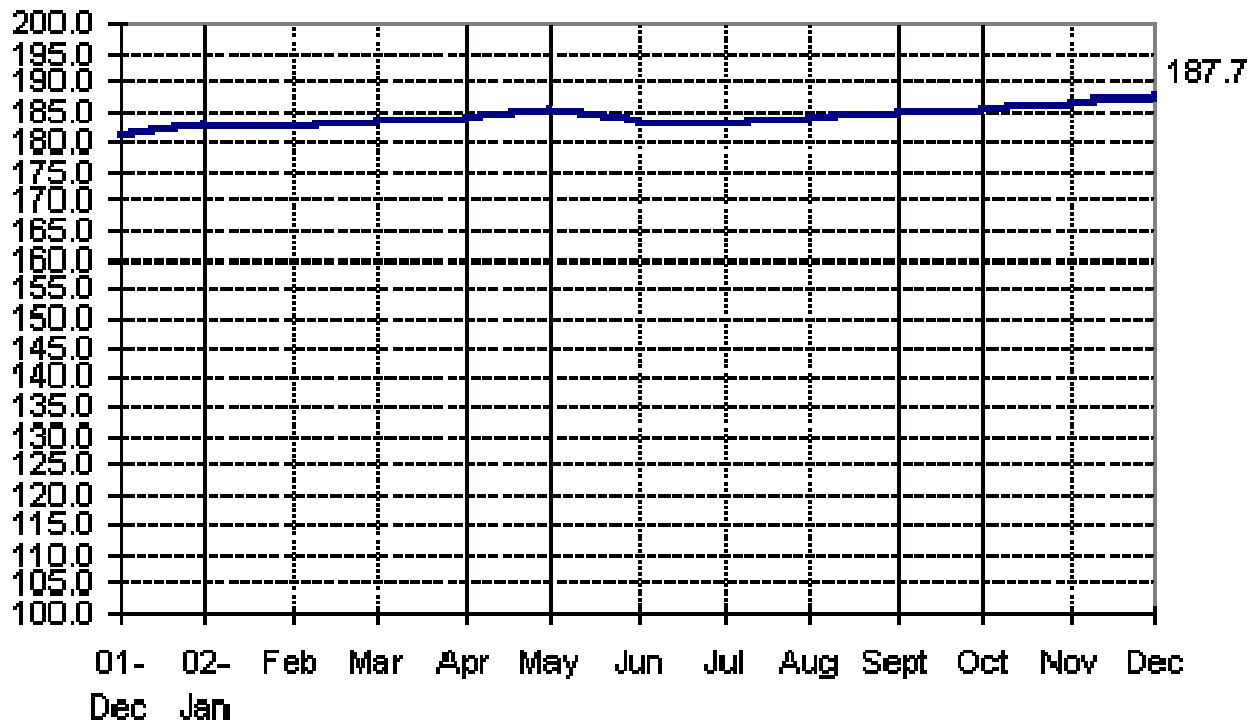

**Fig 1a. Seasonally Adjusted CPI of FBT in NCR
December 2001 to December 2002**

**Fig 1b. Seasonally Adjusted CPI of FBT in AONCR
December 2001 to December 2002**

Fig 2a. Month-on-Month Change of Seasonally Adjusted CPI of FBT in NCR : December 2001 to December 2002

Fig 2b. Month-on-Month Change of Seasonally Adjusted CPI of FBT in AONCR : December 2001 to December 2002

**Fig 3a. Seasonally Adjusted CPI of Non-FBT in NCR
December 2001 to December 2002**

**Fig 3b. Seasonally Adjusted CPI of Non-FBT in AONCR
December 2001 to December 2002**