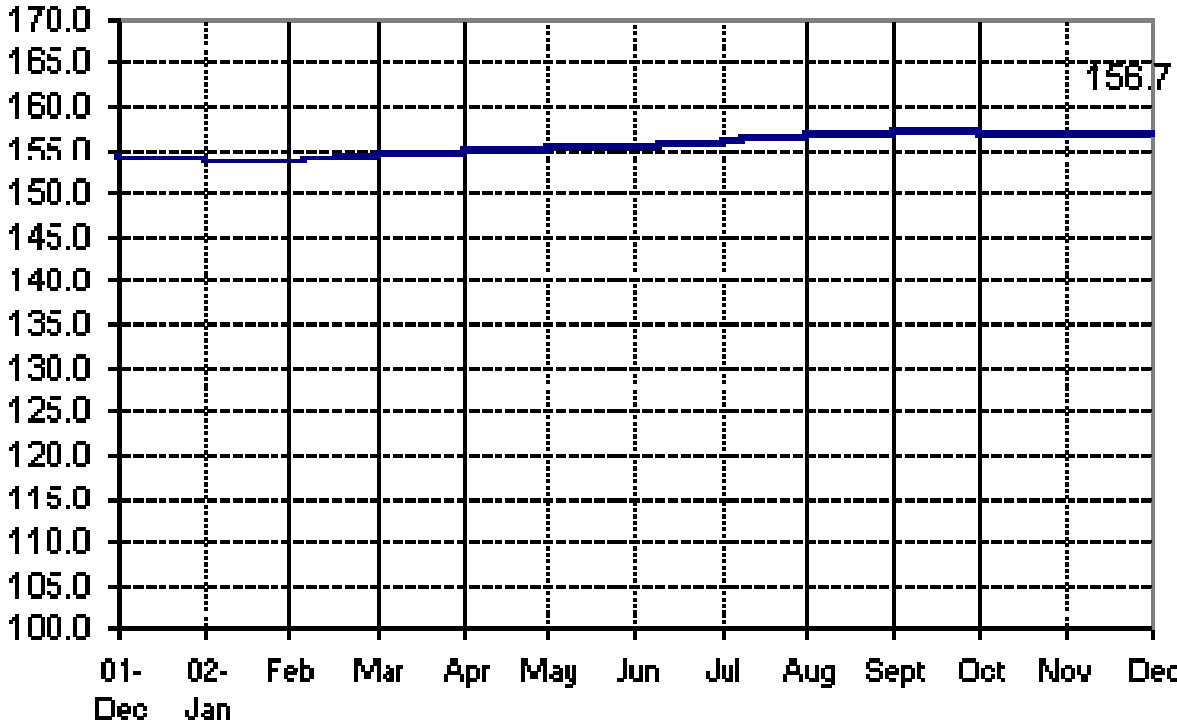

**Fig 1a. Seasonally Adjusted CPI of FBT in NCR
December 2001 to December 2002**

**Fig 1b. Seasonally Adjusted CPI of FBT in AONCR
December 2001 to December 2002**

Fig 2a. Month-on-Month Change of Seasonally Adjusted CPI of FBT in NCR : December 2001 to December 2002

Fig 2b. Month-on-Month Change of Seasonally Adjusted CPI of FBT in AONCR : December 2001 to December 2002

**Fig 3a. Seasonally Adjusted CPI of Non-FBT in NCR
December 2001 to December 2002**

**Fig 3b. Seasonally Adjusted CPI of Non-FBT in AONCR
December 2001 to December 2002**