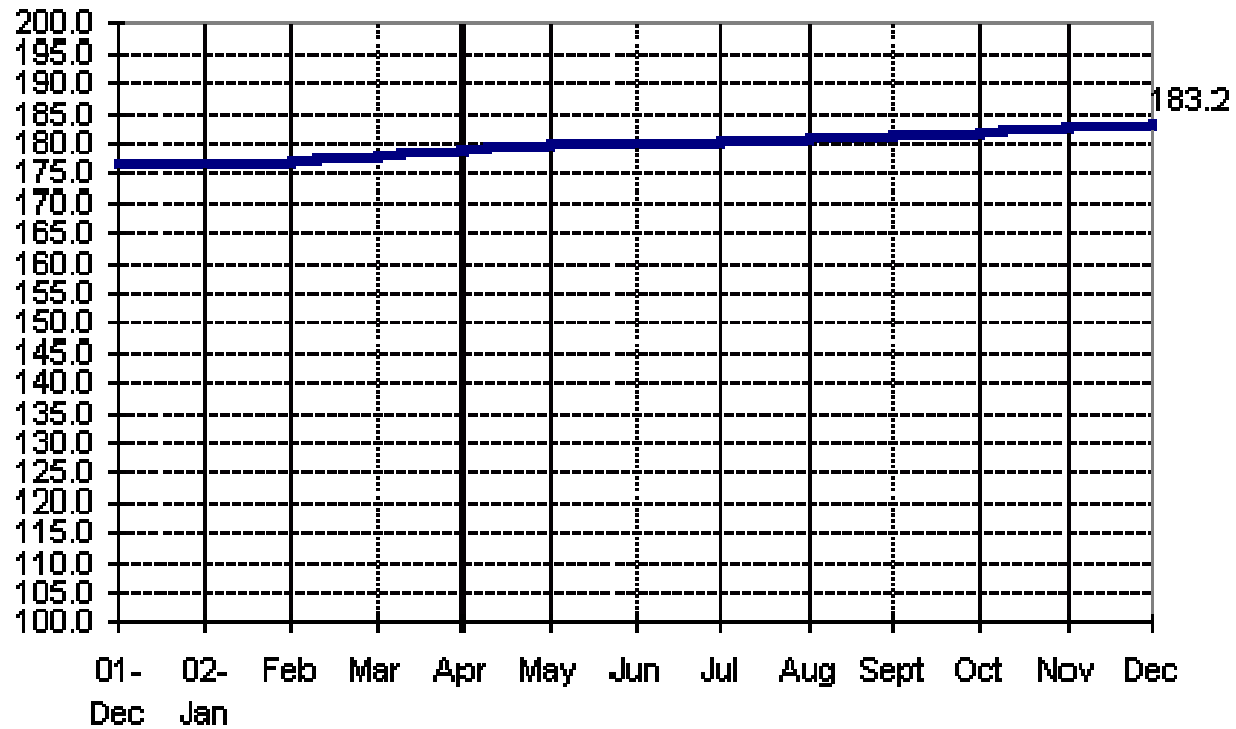

**Fig 1a. Seasonally Adjusted CPI of FBT in NCR
December 2001 to December 2002**

**Fig 1b. Seasonally Adjusted CPI of FBT in AONCR
December 2001 to December 2002**

Fig 2a. Month-on-Month Change of Seasonally Adjusted CPI of FBT in NCR : December 2001 to December 2002

Fig 2b. Month-on-Month Change of Seasonally Adjusted CPI of FBT in AONCR : December 2001 to December 2002

**Fig 3a. Seasonally Adjusted CPI of Non-FBT in NCR
December 2001 to December 2002**

**Fig 3b. Seasonally Adjusted CPI of Non-FBT in AONCR
December 2001 to December 2002**