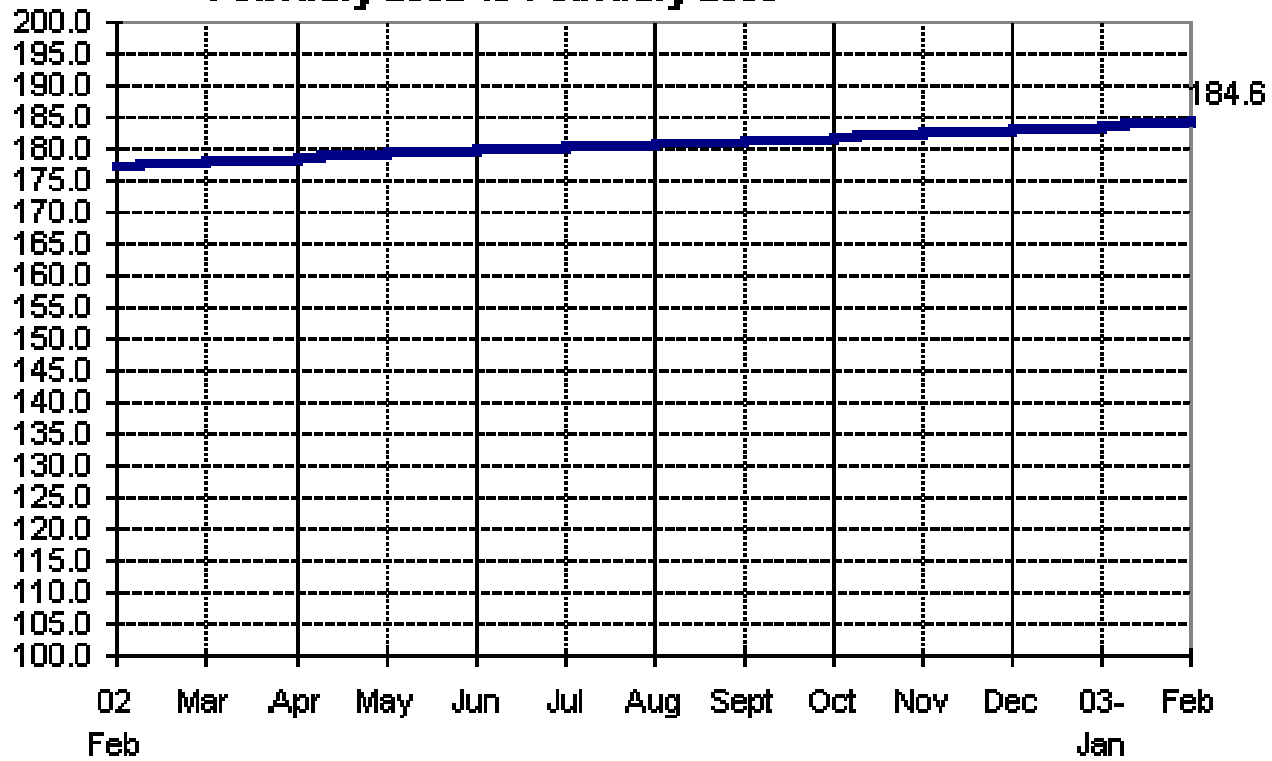

**Fig 1a. Seasonally Adjusted CPI of FBT in NCR
February 2002 to February 2003**

**Fig 1b. Seasonally Adjusted CPI of FBT in AONCR
February 2002 to February 2003**

Fig 2a. Month-on-Month Change of Seasonally Adjusted CPI of FBT in NCR : February 2002 to February 2003

Fig 2b. Month-on-Month Change of Seasonally Adjusted CPI of FBT in AONCR : February 2002 to February 2003

**Fig 3a. Seasonally Adjusted CPI of Non-FBT in NCR
February 2002 to February 2003**

**Fig 3b. Seasonally Adjusted CPI of Non-FBT in AONCR
February 2002 to February 2003**

Fig 4a. Month-on-Month Change: Seasonally Adjusted CPI of Non-FBT in NCR : February 2002 to February 2003

Fig 4b. Month-on-Month Change of Seasonally Adjusted CPI of Non-FBT in AONCR: February 2002 to February 2003