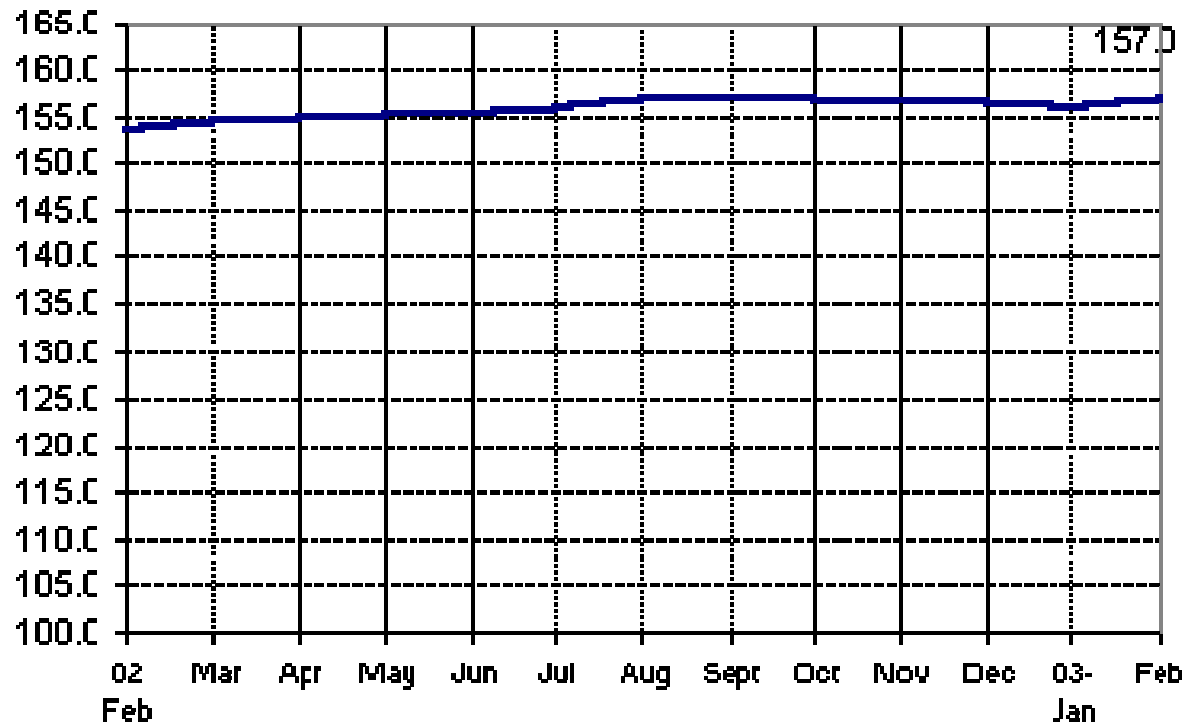

**Fig 1a. Seasonally Adjusted CPI of FBT in NCR
February 2002 to February 2003**

**Fig 1b. Seasonally Adjusted CPI of FBT in AONCR
February 2002 to February 2003**

Fig 2a. Month-on-Month Change of Seasonally Adjusted CPI of FBT in NCR : February 2002 to February 2003

Fig 2b. Month-on-Month Change of Seasonally Adjusted CPI of FBT in AONCR : February 2002 to February 2003

**Fig 3a. Seasonally Adjusted CPI of Non-FBT in NCR
February 2002 to February 2003**

**Fig 3b. Seasonally Adjusted CPI of Non-FBT in AONCR
February 2002 to February 2003**