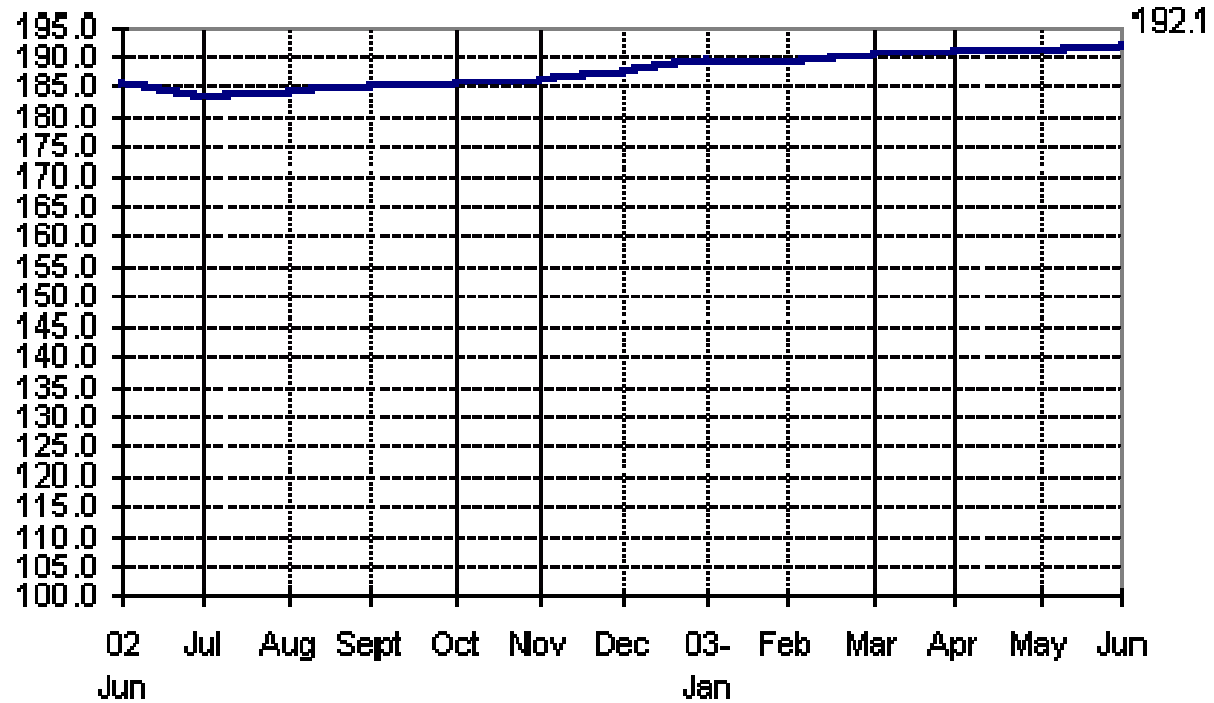

**Fig 1a. Seasonally Adjusted CPI of FBT in NCR
June 2002 to June 2003**

**Fig 1b. Seasonally Adjusted CPI of FBT in AONCR
June 2002 to June 2003**

Fig 2a. Month-on-Month Change of Seasonally Adjusted CPI of FBT in NCR : June 2002 to June 2003

Fig 2b. Month-on-Month Change of Seasonally Adjusted CPI of FBT in AONCR : June 2002 to June 2003

**Fig 3a. Seasonally Adjusted CPI of Non-FBT in NCR
June 2002 to June 2003**

**Fig 3b. Seasonally Adjusted CPI of Non-FBT in AONCR
June 2002 to June 2003**