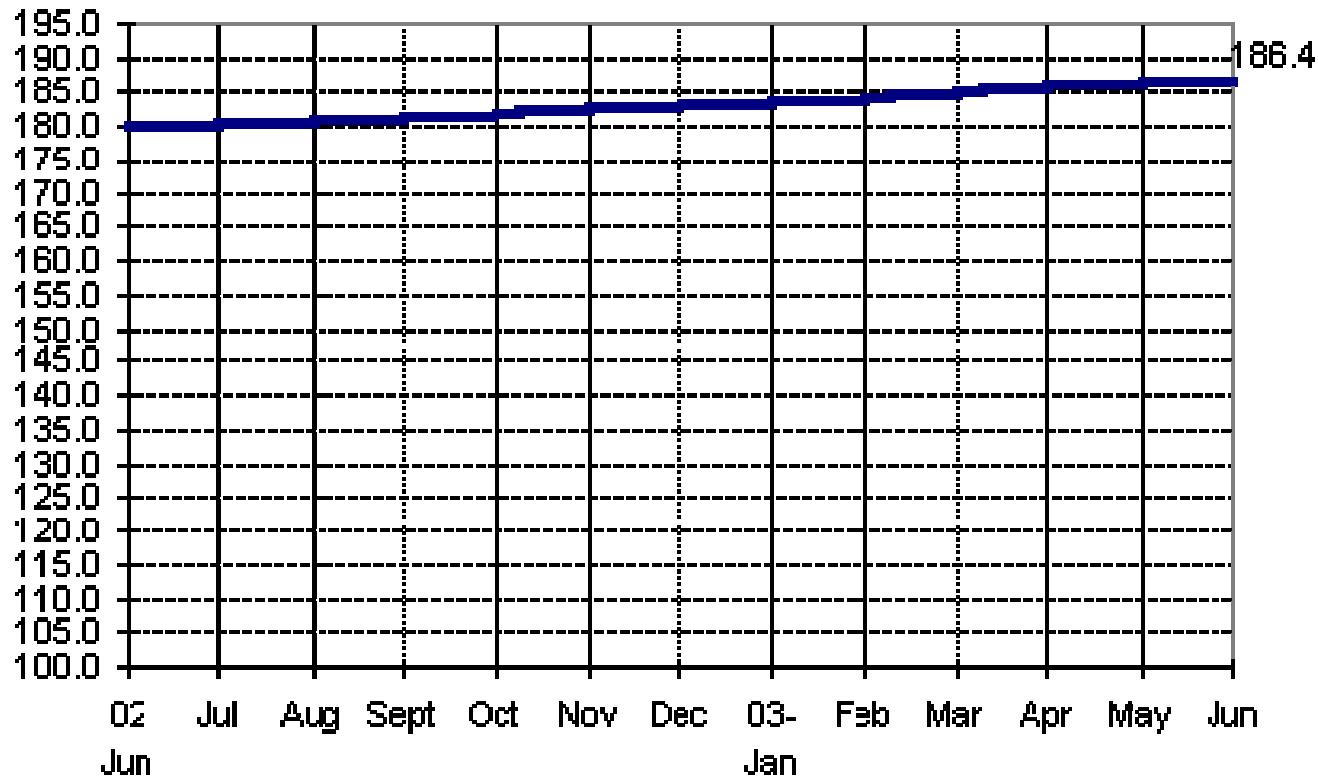

**Fig 1a. Seasonally Adjusted CPI of FBT in NCR
June 2002 to June 2003**

**Fig 1b. Seasonally Adjusted CPI of FBT in AONCR
June 2002 to June 2003**

Fig 2a. Month-on-Month Change of Seasonally Adjusted CPI of FBT in NCR : June 2002 to June 2003

Fig 2b. Month-on-Month Change of Seasonally Adjusted CPI of FBT in AONCR : June 2002 to June 2003

**Fig 3a. Seasonally Adjusted CPI of Non-FBT in NCR
June 2002 to June 2003**

**Fig 3b. Seasonally Adjusted CPI of Non-FBT in AONCR
June 2002 to June 2003**

Fig 4a. Month-on-Month Change: Seasonally Adjusted CPI of Non-FBT in NCR : June 2002 to June 2003

Fig 4b. Month-on-Month Change of Seasonally Adjusted CPI of Non-FBT in AONCR: June 2002 to June 2003