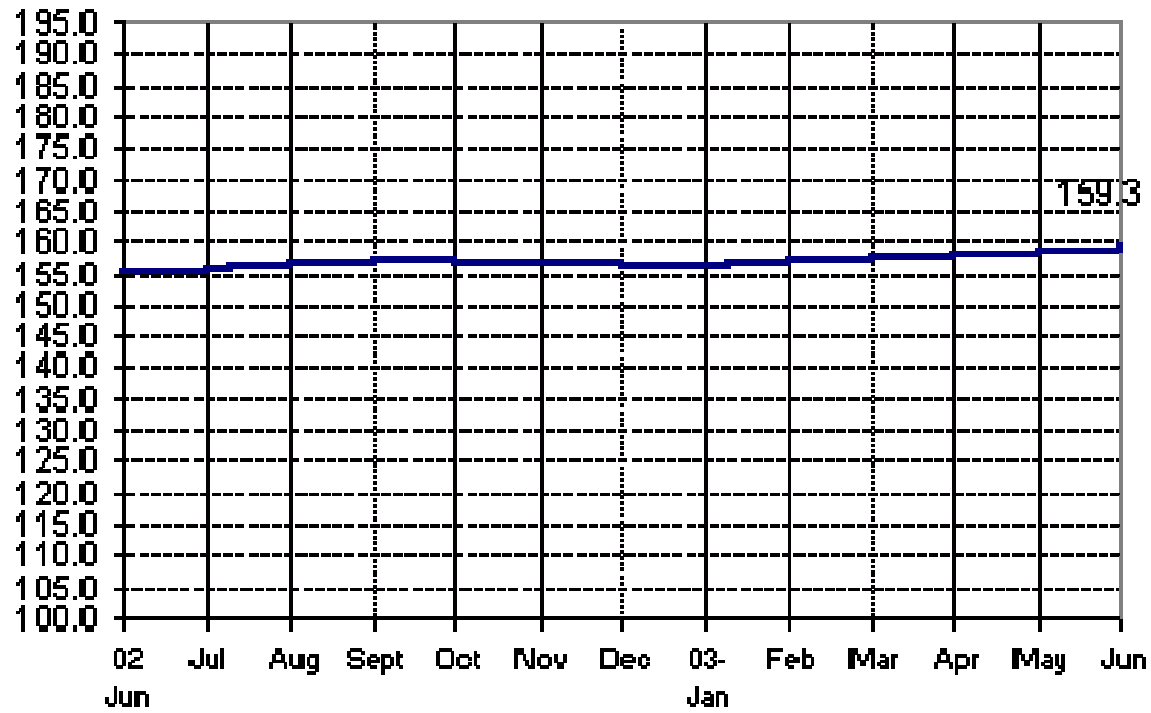

**Fig 1a. Seasonally Adjusted CPI of FBT in NCR
June 2002 to June 2003**

**Fig 1b. Seasonally Adjusted CPI of FBT in AONCR
June 2002 to June 2003**

Fig 2a. Month-on-Month Change of Seasonally Adjusted CPI of FBT in NCR : June 2002 to June 2003

Fig 2b. Month-on-Month Change of Seasonally Adjusted CPI of FBT in AONCR : June 2002 to June 2003

**Fig 3a. Seasonally Adjusted CPI of Non-FBT in NCR
June 2002 to June 2003**

**Fig 3b. Seasonally Adjusted CPI of Non-FBT in AONCR
June 2002 to June 2003**