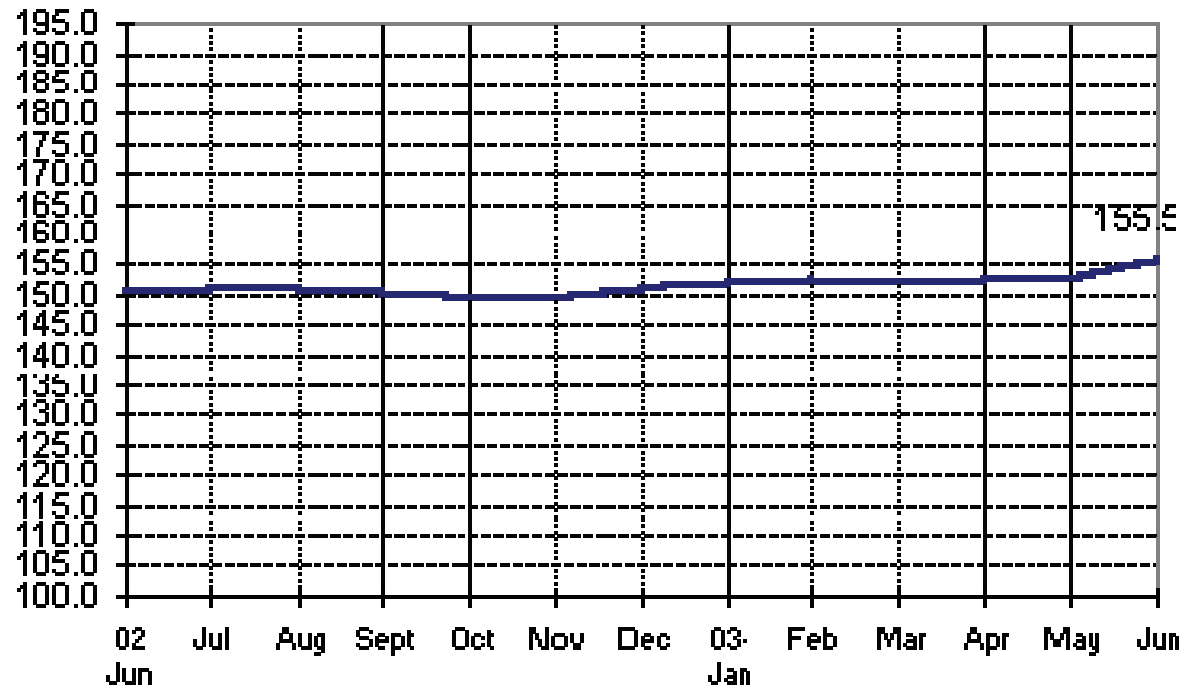

**Fig 1a. Seasonally Adjusted CPI of FBT in NCR
June 2002 to June 2003**

**Fig 1b. Seasonally Adjusted CPI of FBT in AONCR
June 2002 to June 2003**

Fig 2a. Month-on-Month Change of Seasonally Adjusted CPI of FBT in NCR : June 2002 to June 2003

Fig 2b. Month-on-Month Change of Seasonally Adjusted CPI of FBT in AONCR : June 2002 to June 2003

**Fig 3a. Seasonally Adjusted CPI of Non-FBT in NCR
June 2002 to June 2003**

**Fig 3b. Seasonally Adjusted CPI of Non-FBT in AONCR
June 2002 to June 2003**