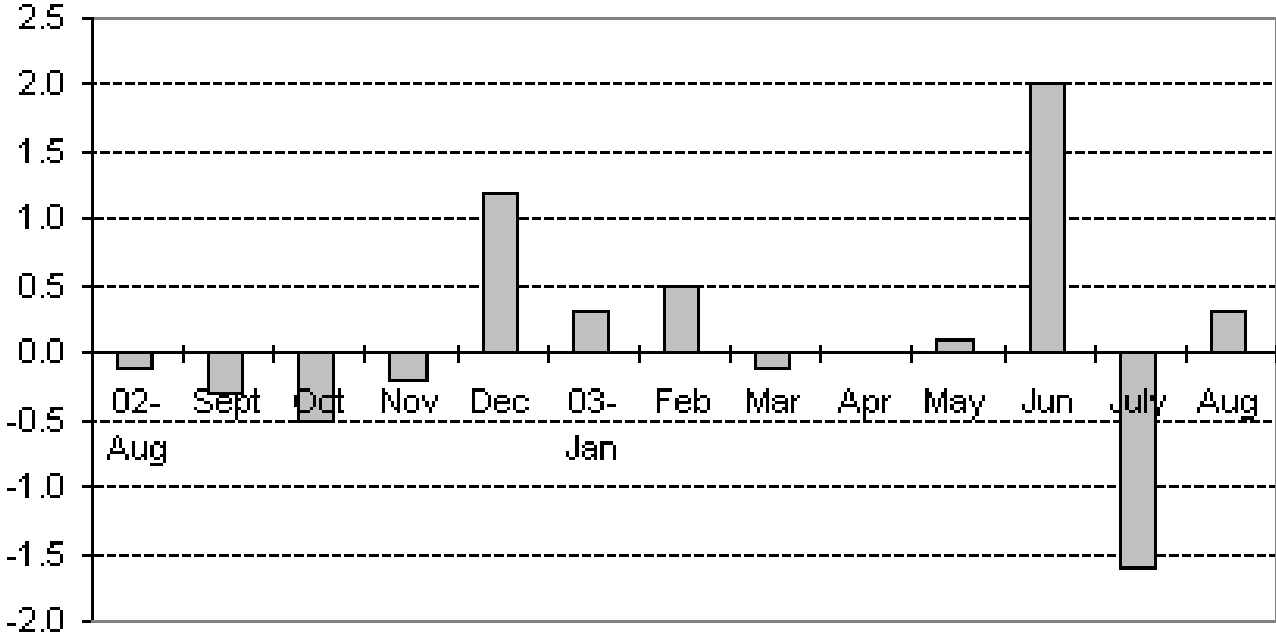

**Fig 1a. Seasonally Adjusted CPI of FBT in NCR
August 2002 to August 2003**

**Fig 1b. Seasonally Adjusted CPI of FBT in AONCR
August 2002 to August 2003**

Fig 2a. Month-on-Month Change of Seasonally Adjusted CPI of FBT in NCR : August 2002 to August 2003

Fig 2b. Month-on-Month Change of Seasonally Adjusted CPI of FBT in AONCR : August 2002 to August 2003

**Fig 3a. Seasonally Adjusted CPI of Non-FBT in NCR
August 2002 to August 2003**

**Fig 3b. Seasonally Adjusted CPI of Non-FBT in AONCR
August 2002 to August 2003**