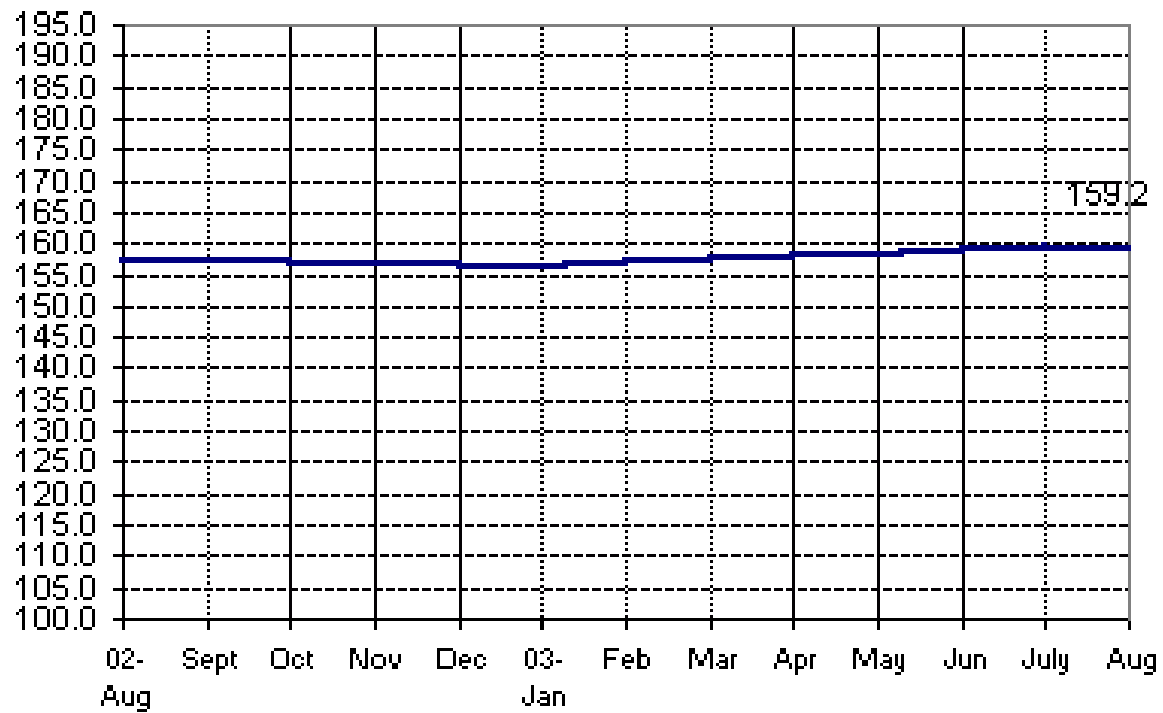

**Fig 1a. Seasonally Adjusted CPI of FBT in NCR
August 2002 to August 2003**

**Fig 1b. Seasonally Adjusted CPI of FBT in AONCR
August 2002 to August 2003**

Fig 2a. Month-on-Month Change of Seasonally Adjusted CPI of FBT in NCR : August 2002 to August 2003

Fig 2b. Month-on-Month Change of Seasonally Adjusted CPI of FBT in AONCR : August 2002 to August 2003

**Fig 3a. Seasonally Adjusted CPI of Non-FBT in NCR
August 2002 to August 2003**

**Fig 3b. Seasonally Adjusted CPI of Non-FBT in AONCR
August 2002 to August 2003**