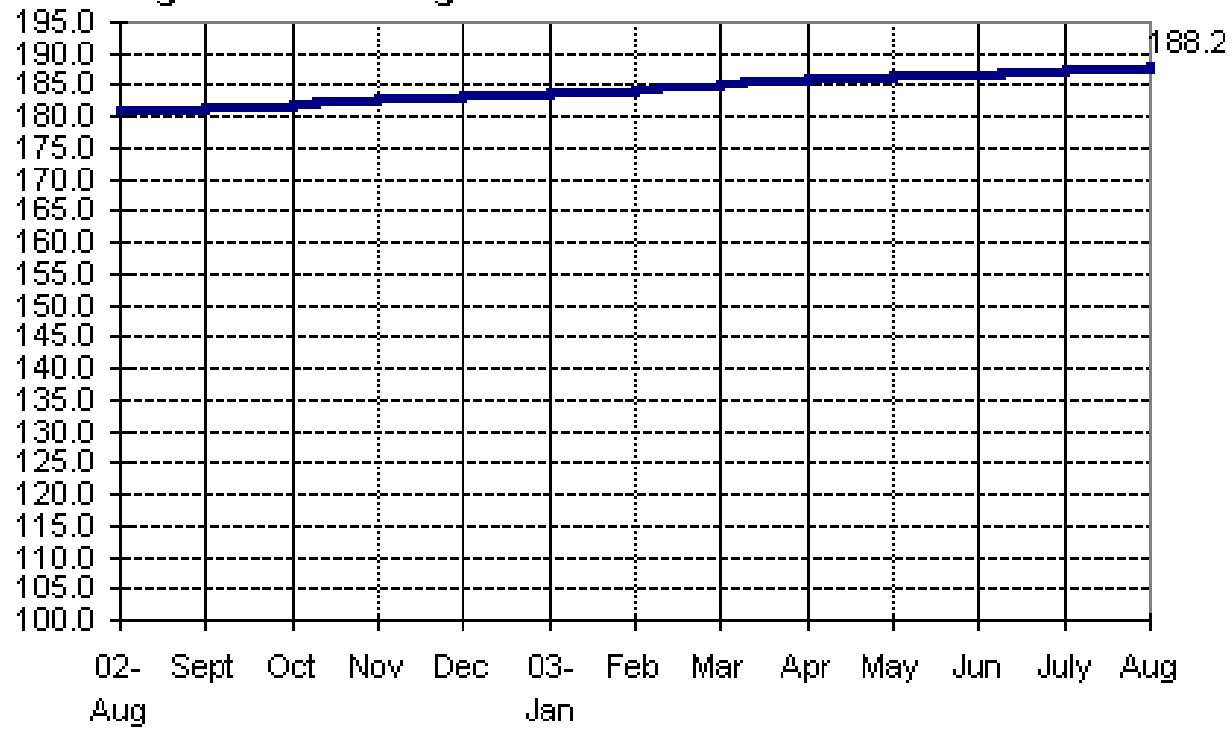

**Fig 1a. Seasonally Adjusted CPI of FBT in NCR
August 2002 to August 2003**

**Fig 1b. Seasonally Adjusted CPI of FBT in AONCR
August 2002 to August 2003**

Fig 2a. Month-on-Month Change of Seasonally Adjusted CPI of FBT in NCR : August 2002 to August 2003

Fig 2b. Month-on-Month Change of Seasonally Adjusted CPI of FBT in AONCR : August 2002 to August 2003

**Fig 3a. Seasonally Adjusted CPI of Non-FBT in NCR
August 2002 to August 2003**

**Fig 3b. Seasonally Adjusted CPI of Non-FBT in AONCR
August 2002 to August 2003**

Fig 4a. Month-on-Month Change: Seasonally Adjusted CPI of Non-FBT in NCR : August 2002 to August 2003

Fig 4b. Month-on-Month Change of Seasonally Adjusted CPI of Non-FBT in AONCR: August 2002 to August 2003