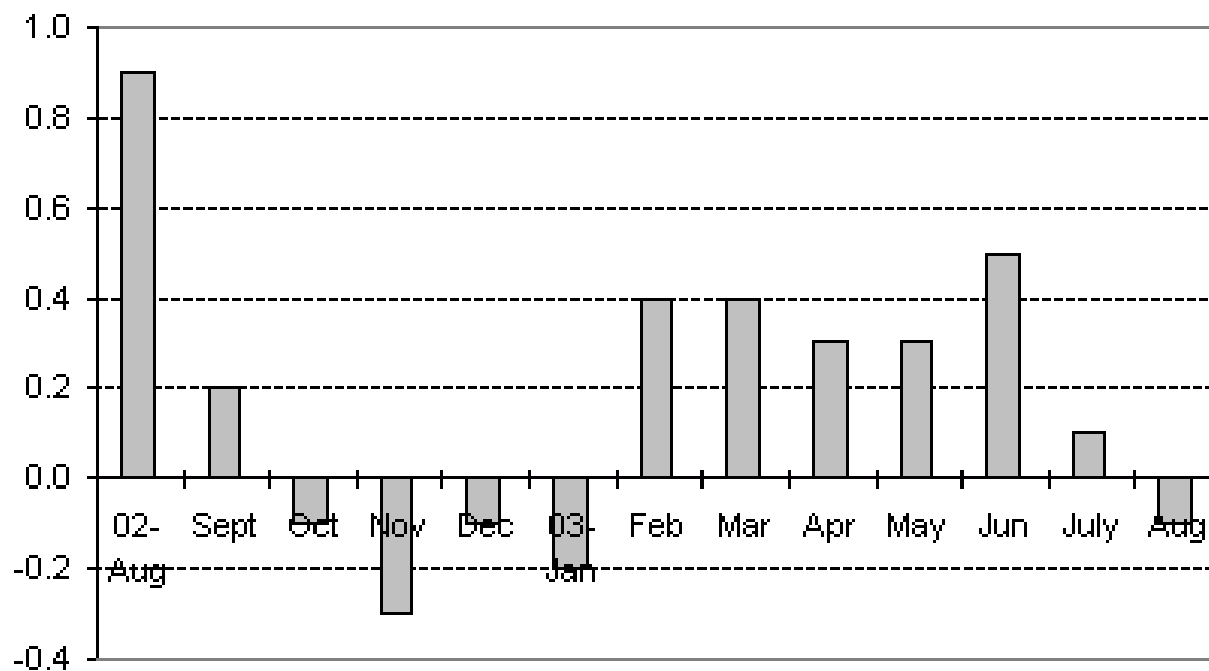

**Fig 1a. Seasonally Adjusted CPI of FBT in NCR
August 2002 to August 2003**

**Fig 1b. Seasonally Adjusted CPI of FBT in AONCR
August 2002 to August 2003**

Fig 2a. Month-on-Month Change of Seasonally Adjusted CPI of FBT in NCR : August 2002 to August 2003

Fig 2b. Month-on-Month Change of Seasonally Adjusted CPI of FBT in AONCR : August 2002 to August 2003

**Fig 3a. Seasonally Adjusted CPI of Non-FBT in NCR
August 2002 to August 2003**

**Fig 3b. Seasonally Adjusted CPI of Non-FBT in AONCR
August 2002 to August 2003**