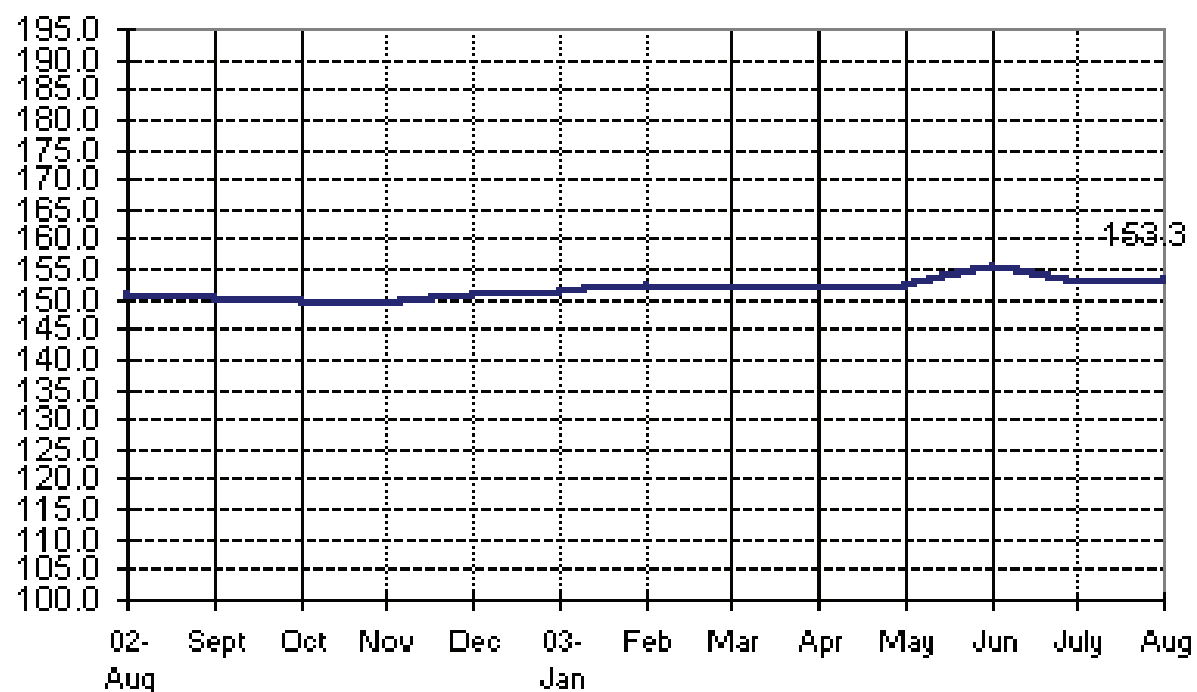

**Fig 1a. Seasonally Adjusted CPI of FBT in NCR
August 2002 to August 2003**

**Fig 1b. Seasonally Adjusted CPI of FBT in AONCR
August 2002 to August 2003**

Fig 2a. Month-on-Month Change of Seasonally Adjusted CPI of FBT in NCR : August 2002 to August 2003

Fig 2b. Month-on-Month Change of Seasonally Adjusted CPI of FBT in AONCR : August 2002 to August 2003

**Fig 3a. Seasonally Adjusted CPI of Non-FBT in NCR
August 2002 to August 2003**

**Fig 3b. Seasonally Adjusted CPI of Non-FBT in AONCR
August 2002 to August 2003**