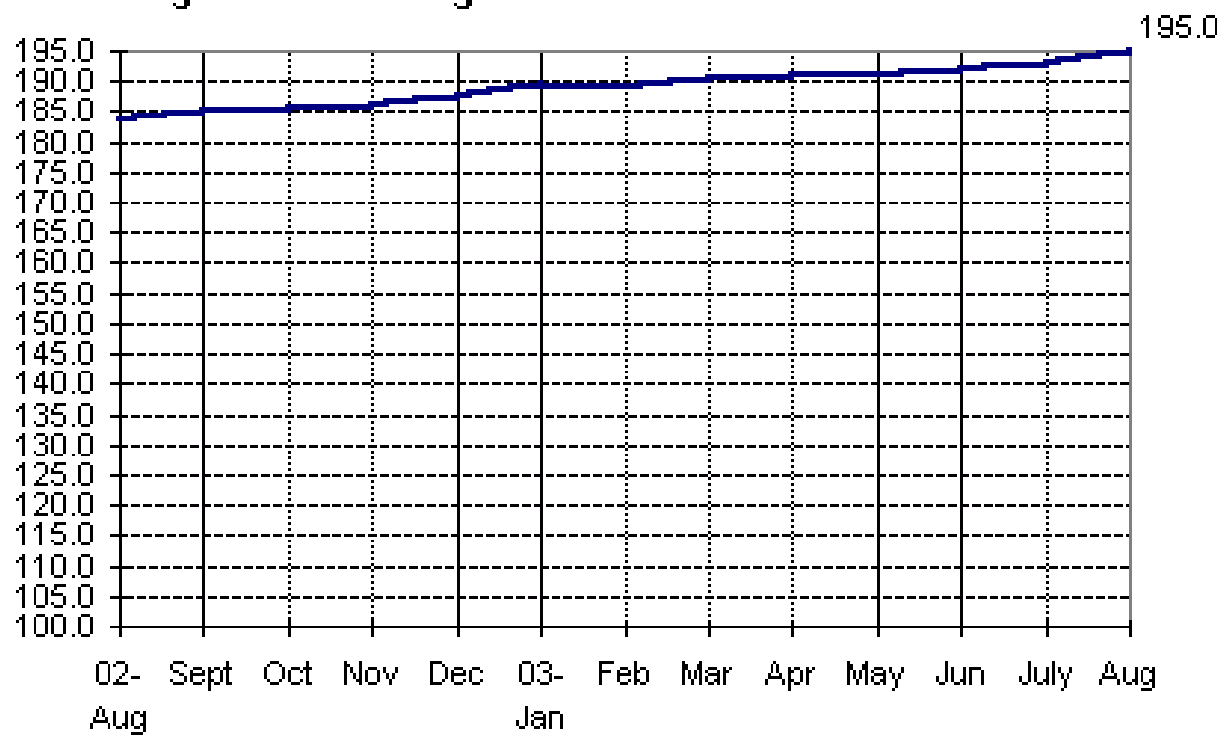

**Fig 1a. Seasonally Adjusted CPI of FBT in NCR
August 2002 to August 2003**

**Fig 1b. Seasonally Adjusted CPI of FBT in AONCR
August 2002 to August 2003**

Fig 2a. Month-on-Month Change of Seasonally Adjusted CPI of FBT in NCR : August 2002 to August 2003

Fig 2b. Month-on-Month Change of Seasonally Adjusted CPI of FBT in AONCR : August 2002 to August 2003

**Fig 3a. Seasonally Adjusted CPI of Non-FBT in NCR
August 2002 to August 2003**

**Fig 3b. Seasonally Adjusted CPI of Non-FBT in AONCR
August 2002 to August 2003**