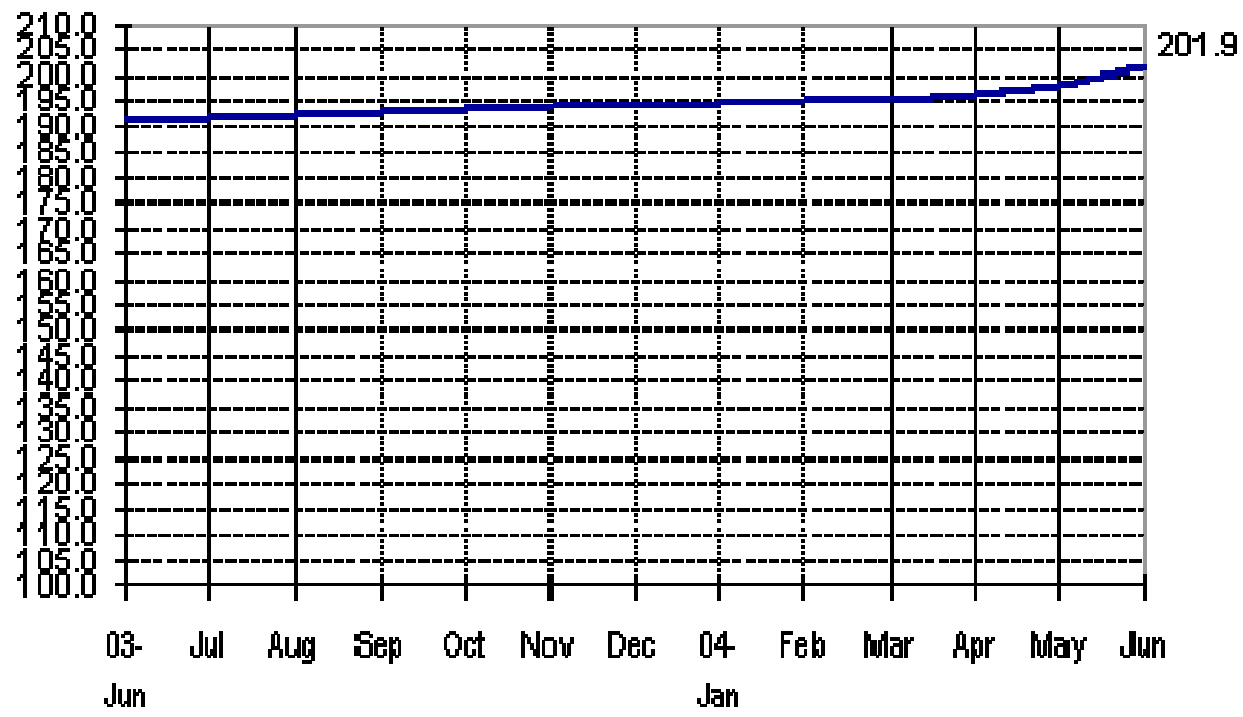

**Fig 1a. Seasonally Adjusted CPI of FBT in NCR
June 2003 to June 2004**

**Fig 1b. Seasonally Adjusted CPI of FBT in AONCR
June 2003 to June 2004**

Fig 2a. Month-on-Month Change of Seasonally Adjusted CPI of FBT in NCR : June 2003 to June 2004

Fig 2b. Month-on-Month Change of Seasonally Adjusted CPI of FBT in AONCR : June 2003 to June 2004

**Fig 3a. Seasonally Adjusted CPI of Non-FBT in NCR
June 2003 to June 2004**

Fig 3b. Seasonally Adjusted CPI of Non-FBT in AONCR
June 2003 to June 2004

Fig 4a. Month-on-Month Change: Seasonally Adjusted CPI of Non-FBT in NCR : June 2003 to June2004

Fig 4b. Month-on-Month Change of Seasonally Adjusted CPI of Non-FBT in AONCR: June 2003 to June 2004