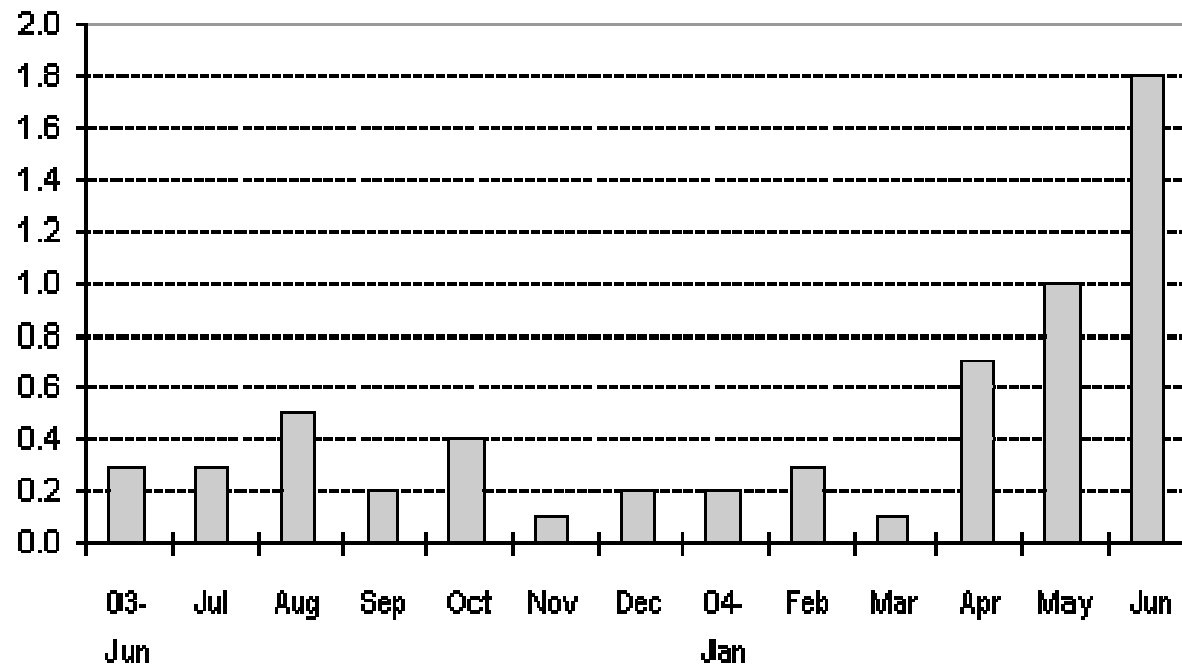

**Fig 1a. Seasonally Adjusted CPI of FBT in NCR
June 2003 to June 2004**

**Fig 1b. Seasonally Adjusted CPI of FBT in AONCR
June 2003 to June 2004**

Fig 2a. Month-on-Month Change of Seasonally Adjusted CPI of FBT in NCR : June 2003 to June 2004

Fig 2b. Month-on-Month Change of Seasonally Adjusted CPI of FBT in AONCR : June 2003 to June 2004

**Fig 3a. Seasonally Adjusted CPI of Non-FBT in NCR
June 2003 to June 2004**

Fig 3b. Seasonally Adjusted CPI of Non-FBT in AONCR
June 2003 to June 2004

Fig 4a. Month-on-Month Change: Seasonally Adjusted CPI of Non-FBT in NCR : June 2003 to June2004

Fig 4b. Month-on-Month Change of Seasonally Adjusted CPI of Non-FBT in AONCR: June 2003 to June 2004