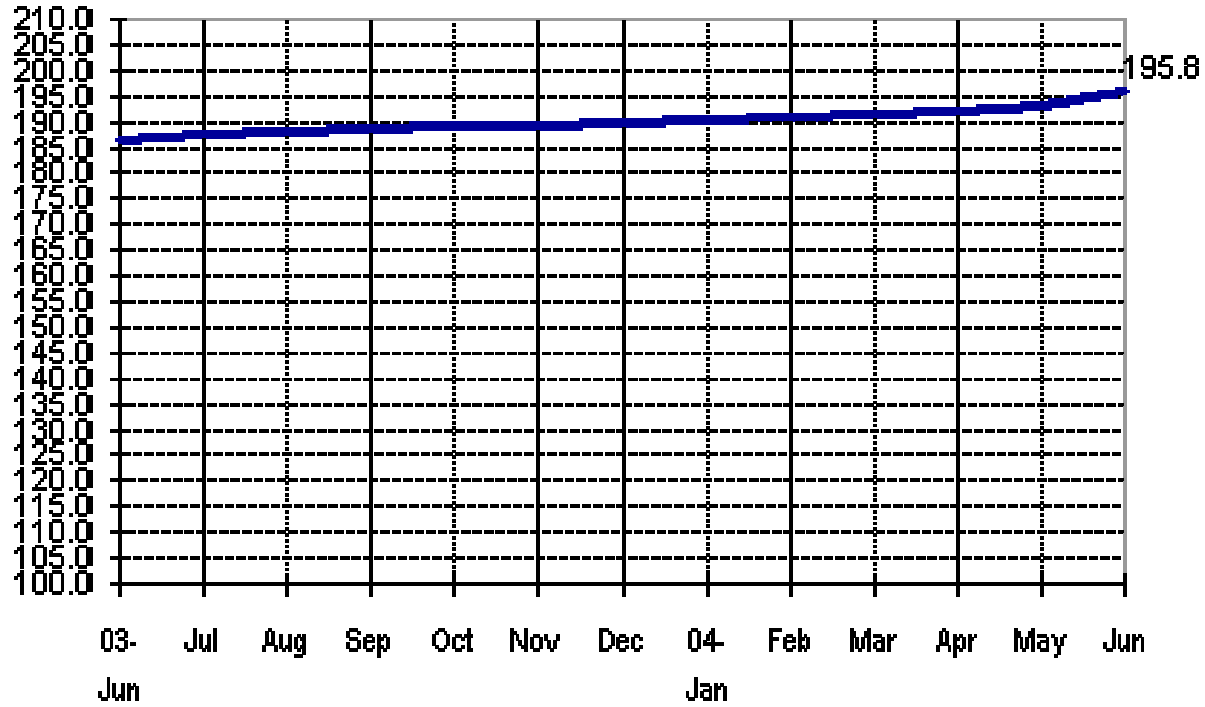

**Fig 1a. Seasonally Adjusted CPI of FBT in NCR
June 2003 to June 2004**

**Fig 1b. Seasonally Adjusted CPI of FBT in AONCR
June 2003 to June 2004**

Fig 2a. Month-on-Month Change of Seasonally Adjusted CPI of FBT in NCR : June 2003 to June 2004

Fig 2b. Month-on-Month Change of Seasonally Adjusted CPI of FBT in AONCR : June 2003 to June 2004

**Fig 3a. Seasonally Adjusted CPI of Non-FBT in NCR
June 2003 to June 2004**

Fig 3b. Seasonally Adjusted CPI of Non-FBT in AONCR
June 2003 to June 2004

Fig 4a. Month-on-Month Change: Seasonally Adjusted CPI of Non-FBT in NCR : June 2003 to June2004

Fig 4b. Month-on-Month Change of Seasonally Adjusted CPI of Non-FBT in AONCR: June 2003 to June 2004