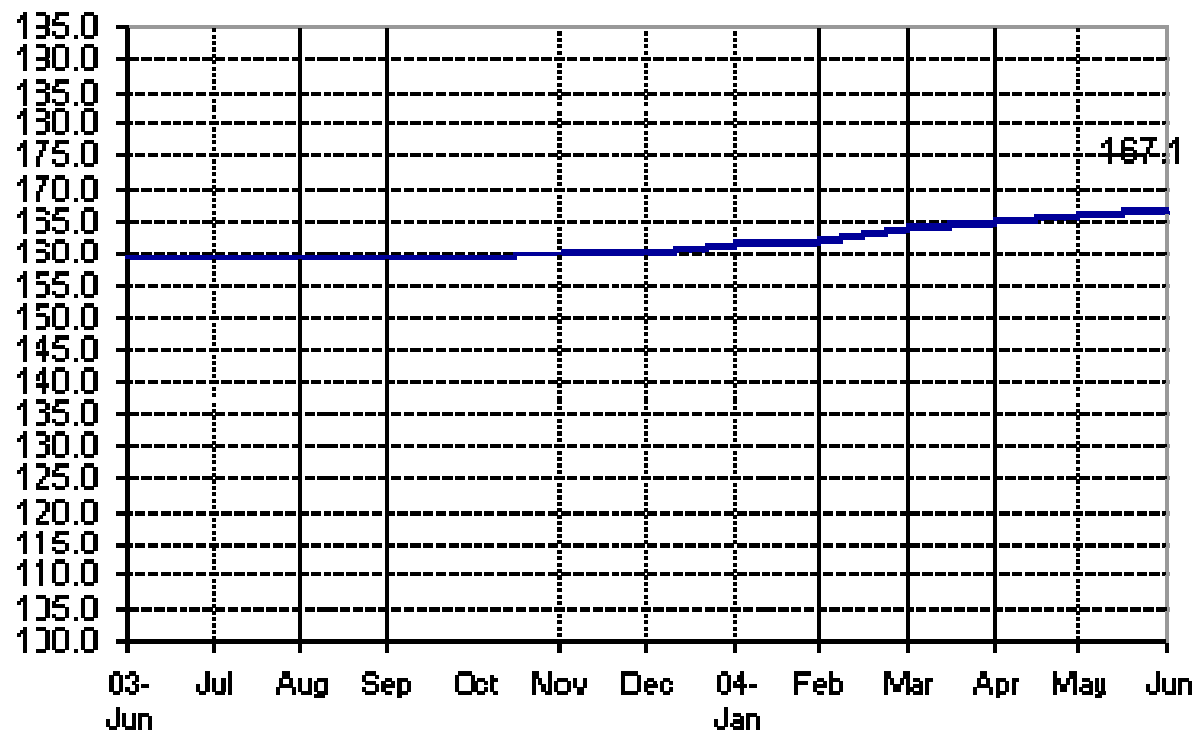

**Fig 1a. Seasonally Adjusted CPI of FBT in NCR
June 2003 to June 2004**

**Fig 1b. Seasonally Adjusted CPI of FBT in AONCR
June 2003 to June 2004**

Fig 2a. Month-on-Month Change of Seasonally Adjusted CPI of FBT in NCR : June 2003 to June 2004

Fig 2b. Month-on-Month Change of Seasonally Adjusted CPI of FBT in AONCR : June 2003 to June 2004

**Fig 3a. Seasonally Adjusted CPI of Non-FBT in NCR
June 2003 to June 2004**

Fig 3b. Seasonally Adjusted CPI of Non-FBT in AONCR
June 2003 to June 2004